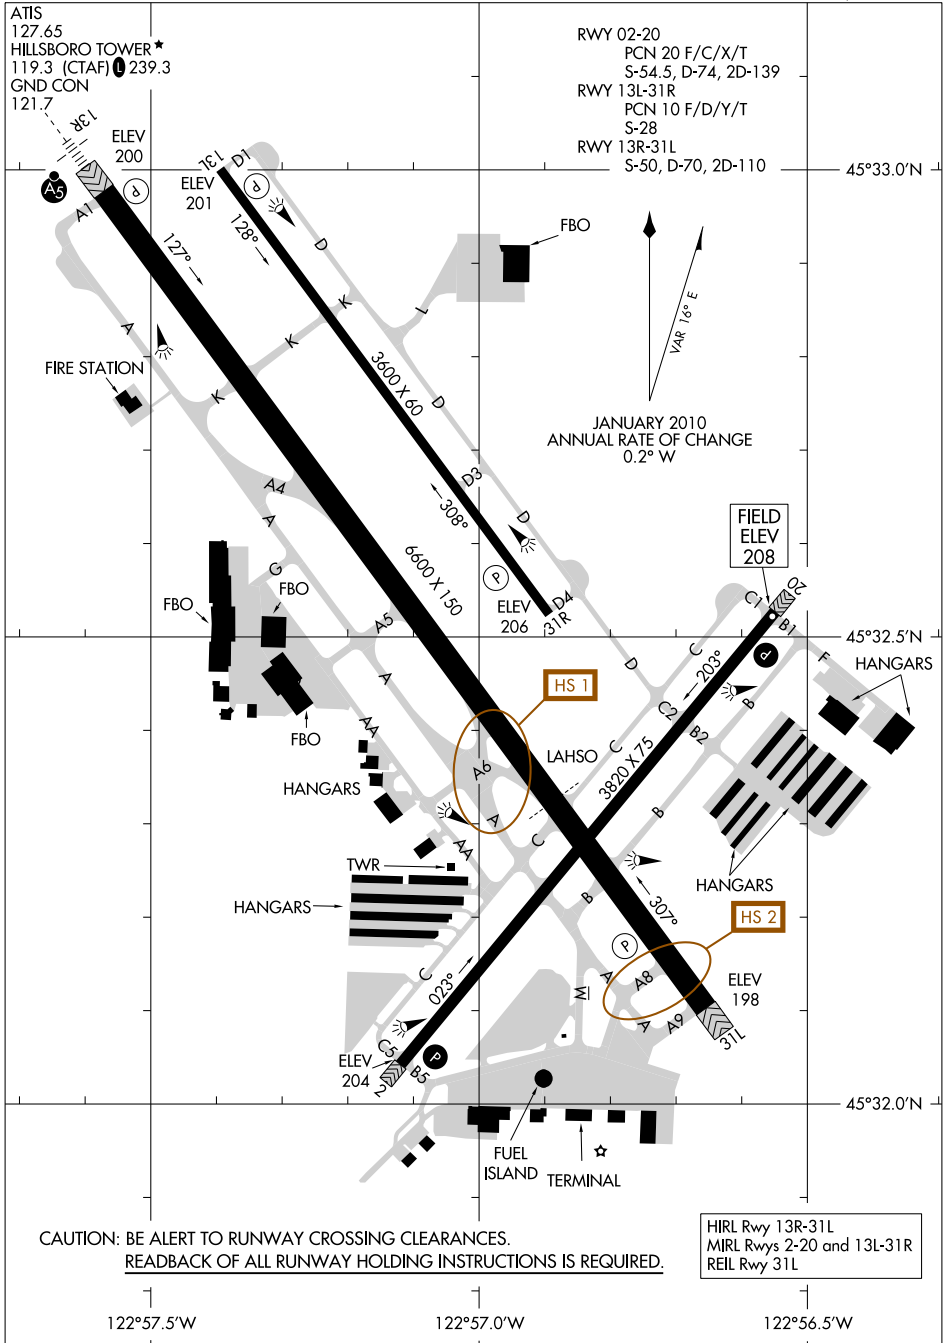

26134

# AIRPORT DIAGRAM

AL-5063 (FAA)

PORTLAND-HILLSBORO (HIO)  
PORTLAND, OREGON

NW-1, 11 JUN 2026 to 09 JUL 2026

NW-1, 11 JUN 2026 to 09 JUL 2026

# AIRPORT DIAGRAM

26134

PORTLAND, OREGON  
PORTLAND-HILLSBORO (HIO)