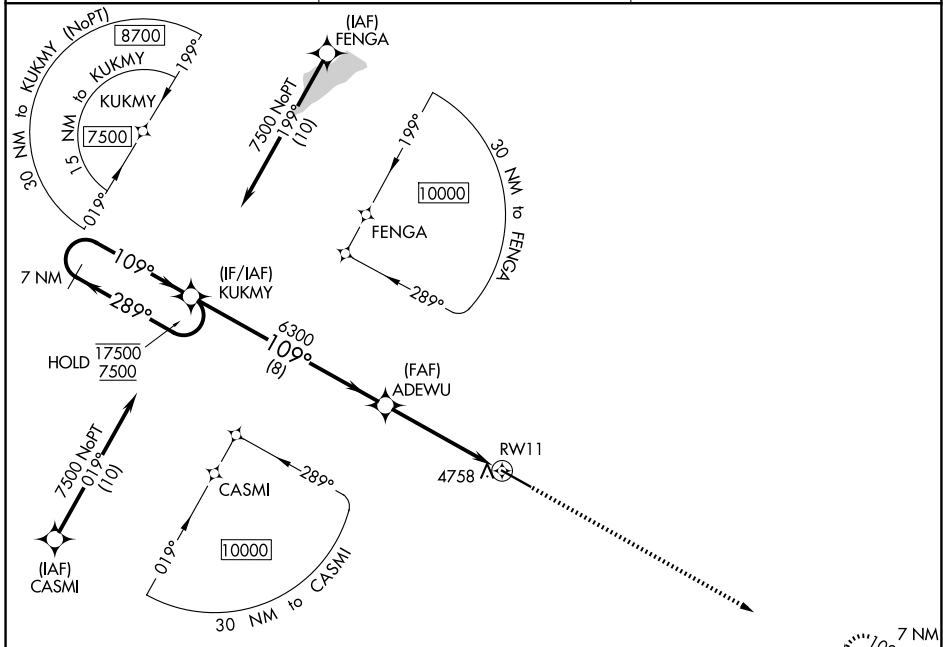

WAAS CH 82340 W11A	APP CRS 109°	Rwy Ldg TDZE 7001 4716	Apt Elev 4716
--	------------------------	--	-------------------------

RNAV (GPS) RWY 11

COLORADO PLAINS RGNL (AKO)

RNP APCH ▼ Rwy 11 helicopter visibility reduction below 3/4 SM NA. ▲ For uncompensated Baro-VNAV systems, LNAV/VNAV NA below -22°C or above 54°C.	MISSED APPROACH: Climb to 7500 direct JUBOS and hold.
---	--

ASOS 135.475	DENVER CENTER 133.95 317.55	UNICOM 122.8 (CTAF) 0
------------------------	---------------------------------------	---------------------------------

ELEV 4716	TDZE 4716
-----------	-----------

CATEGORY	A	B	C	D
LPV DA		4966-1	250 (300-1)	
LNAV/VNAV DA		4966-1	250 (300-1)	
LNAV MDA		5020-1	304 (400-1)	
CIRCLING	5140-1 424 (500-1)	5260-1 544 (600-1)	5420-2 704 (800-2)	5420-2 1/4 704 (800-2 1/4)

MIRL Rwy 11-29 0
REIL Rwy 11 and 29 0

SW-1, 11 JUN 2026 to 09 JUL 2026

SW-1, 11 JUN 2026 to 09 JUL 2026