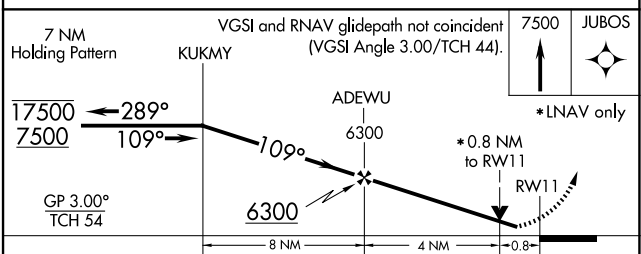

WAAS CH 82340 W11A	APP CRS 109°	Rwy Ldg TDZE 7001 4716	Apt Elev 4716
--	------------------------	--	-------------------------

RNAV (GPS) RWY 11

COLORADO PLAINS RGNL (AKO)

RNP APCH ▼ Rwy 11 helicopter visibility reduction below 3/4 SM NA. ▲ For uncompensated Baro-VNAV systems, LNAV/VNAV NA below -22°C or above 54°C.	MISSED APPROACH: Climb to 7500 direct JUBOS and hold.
---	--

ASOS 135.475	DENVER CENTER 133.95 317.55	UNICOM 122.8 (CTAF) 0
------------------------	---------------------------------------	---------------------------------

ELEV 4716	TDZE 4716
-----------	-----------