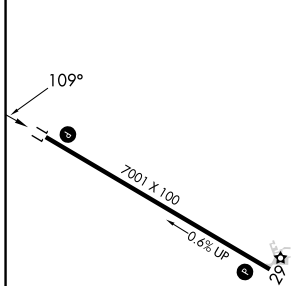

WAAS CH 82340 W11A	APP CRS 109°	Rwy Ldg TDZE 7001 4716	Apt Elev 4716
--	------------------------	--	-------------------------

RNAV (GPS) RWY 11

COLORADO PLAINS RGNL (AKO)

RNP APCH ▼ Rwy 11 helicopter visibility reduction below 3/4 SM NA. ▲ For uncompensated Baro-VNAV systems, LNAV/VNAV NA below -22°C or above 54°C.	MISSED APPROACH: Climb to 7500 direct JUBOS and hold.
---	--

CATEGORY	A	B	C	D
LPV DA		4966-1	250 (300-1)	
LNAV/VNAV DA		4966-1	250 (300-1)	
LNAV MDA		5020-1	304 (400-1)	
CIRCLING	5140-1 424 (500-1)	5260-1 544 (600-1)	5420-2 704 (800-2)	5420-2 1/4 704 (800-2 1/4)