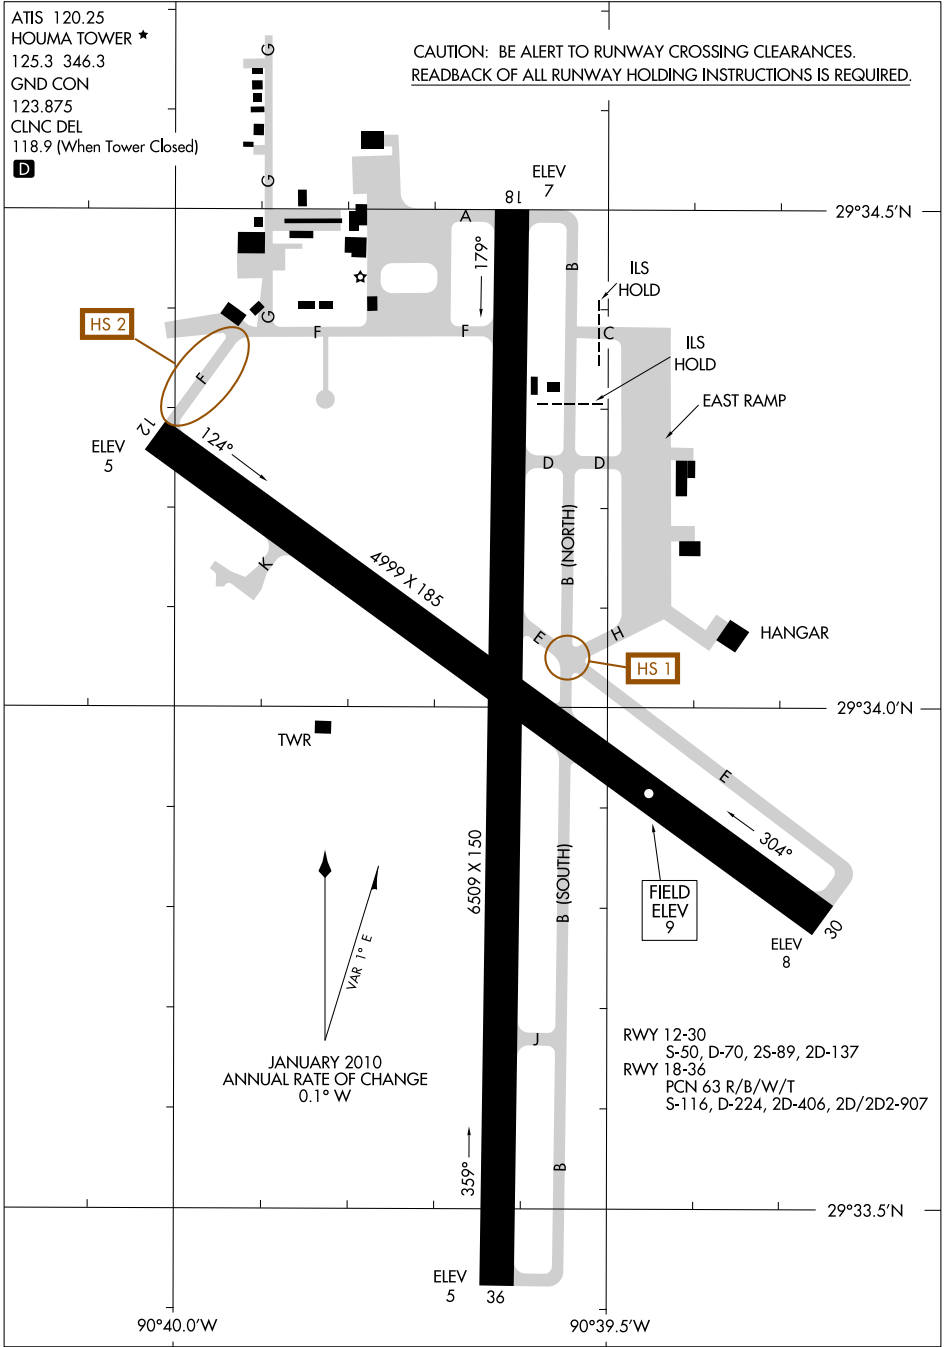

26134

AIRPORT DIAGRAM

HOUMA-TERREBONNE (HUM)
HOUMA, LOUISIANA

AL-5037 (FAA)

ATIS 120.25
HOUMA TOWER ★
125.3 346.3
GND CON
123.875
CLNC DEL
118.9 (When Tower Closed)

D

CAUTION: BE ALERT TO RUNWAY CROSSING CLEARANCES.
READBACK OF ALL RUNWAY HOLDING INSTRUCTIONS IS REQUIRED.

SC-4, 11 JUN 2026 to 09 JUL 2026

SC-4, 11 JUN 2026 to 09 JUL 2026

AIRPORT DIAGRAM

26134

HOUMA, LOUISIANA
HOUMA-TERREBONNE (HUM)