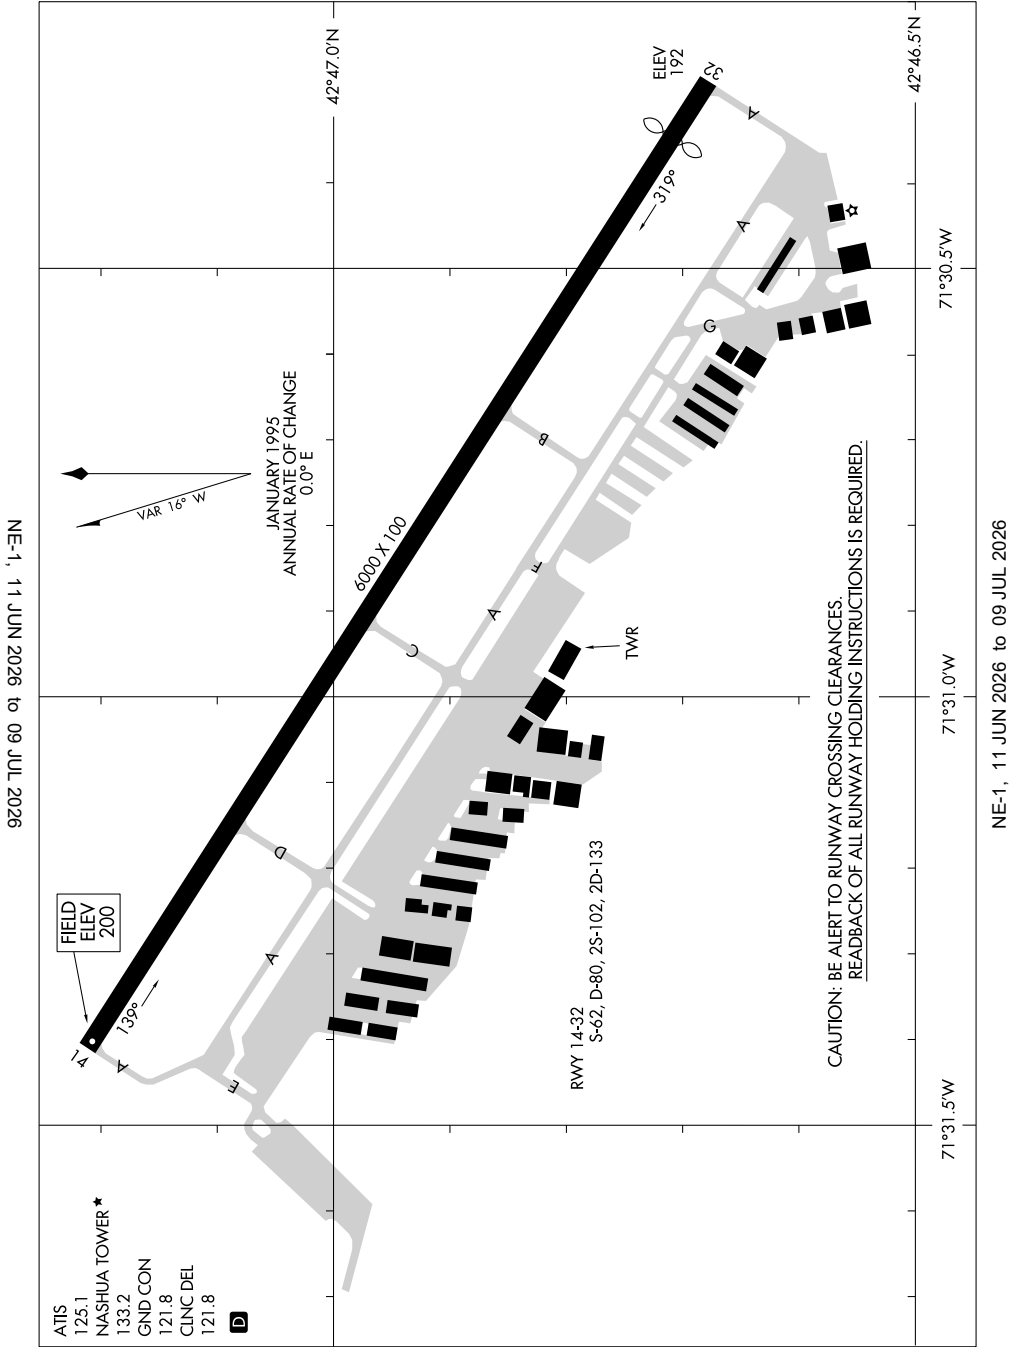

AIRPORT DIAGRAM

AL-5036 (FAA)

BOIRE FLD (ASH)
NASHUA, NEW HAMPSHIRE

NE-1, 11 JUN 2026 to 09 JUL 2026

NE-1, 11 JUN 2026 to 09 JUL 2026

- ATIS 125.1
- NASHUA TOWER *
- 133.2
- GND CON 121.8
- CLNC DEL 121.8
- D**

AIRPORT DIAGRAM

NASHUA, NEW HAMPSHIRE
BOIRE FLD (ASH)