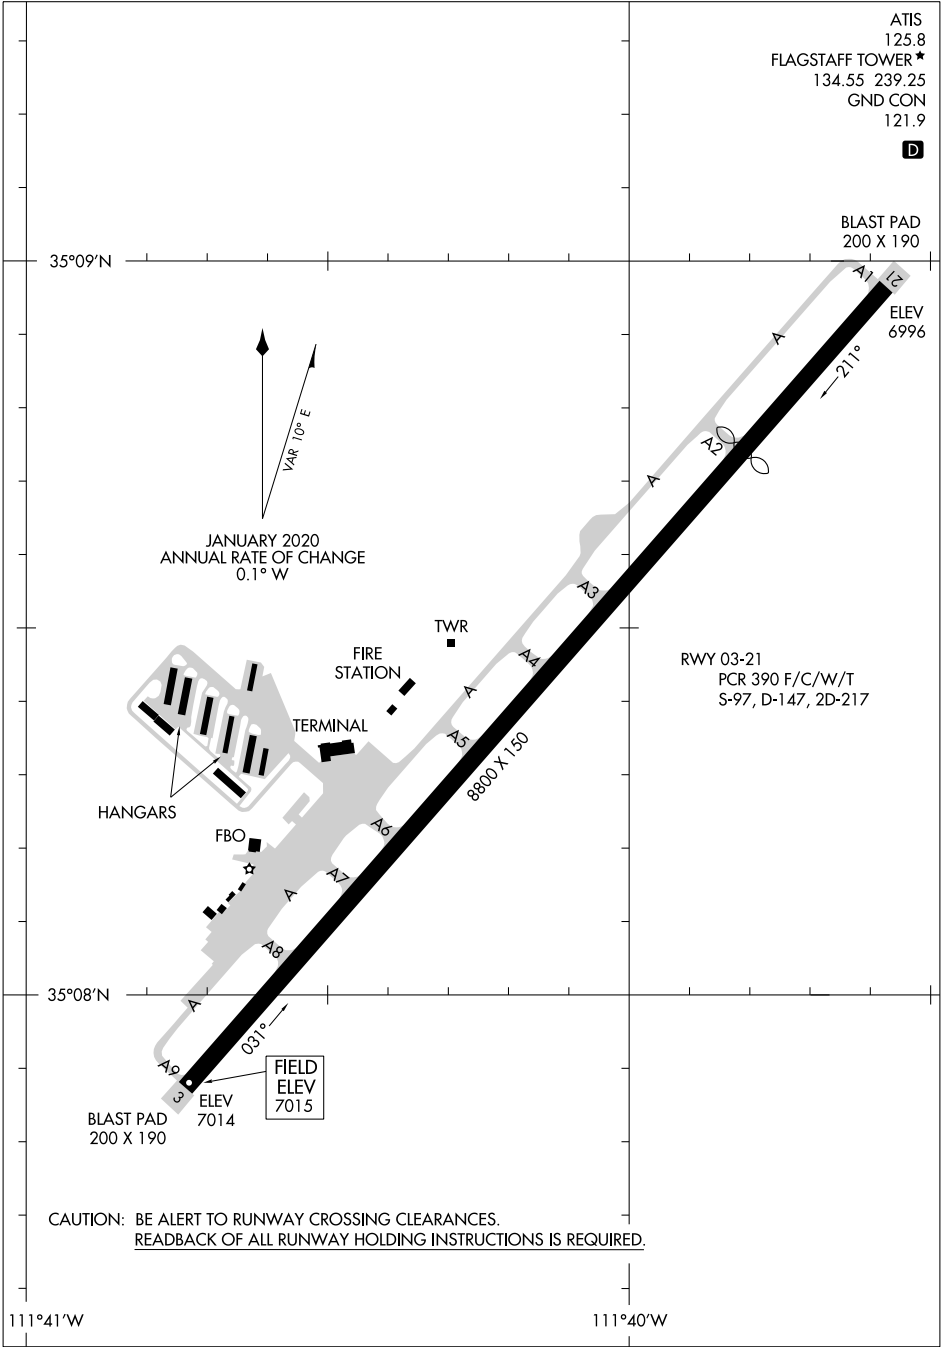

AIRPORT DIAGRAM

AL-5034 (FAA)

FLAGSTAFF PULLIAM (F'L G)
FLAGSTAFF, ARIZONA

SW-4, 11 JUN 2026 to 09 JUL 2026

SW-4, 11 JUN 2026 to 09 JUL 2026

AIRPORT DIAGRAM

FLAGSTAFF, ARIZONA
FLAGSTAFF PULLIAM (F'L G)