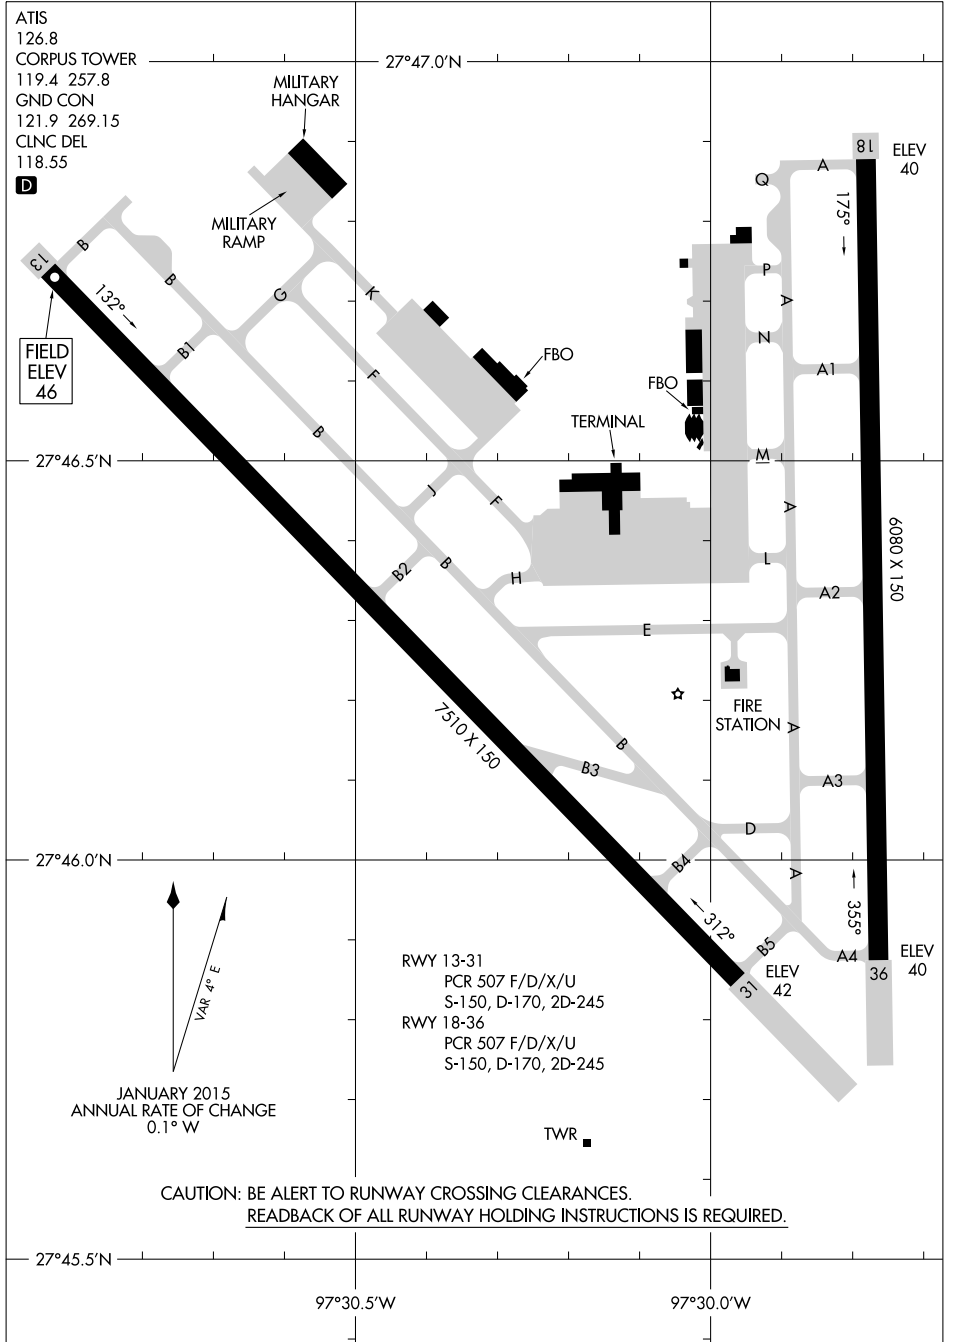

# AIRPORT DIAGRAM

AL-5032 (FAA)

CORPUS CHRISTI INTL (CRP)  
CORPUS CHRISTI, TEXAS

SC-3, 11 JUN 2026 to 09 JUL 2026

SC-3, 11 JUN 2026 to 09 JUL 2026

CAUTION: BE ALERT TO RUNWAY CROSSING CLEARANCES.  
READBACK OF ALL RUNWAY HOLDING INSTRUCTIONS IS REQUIRED.