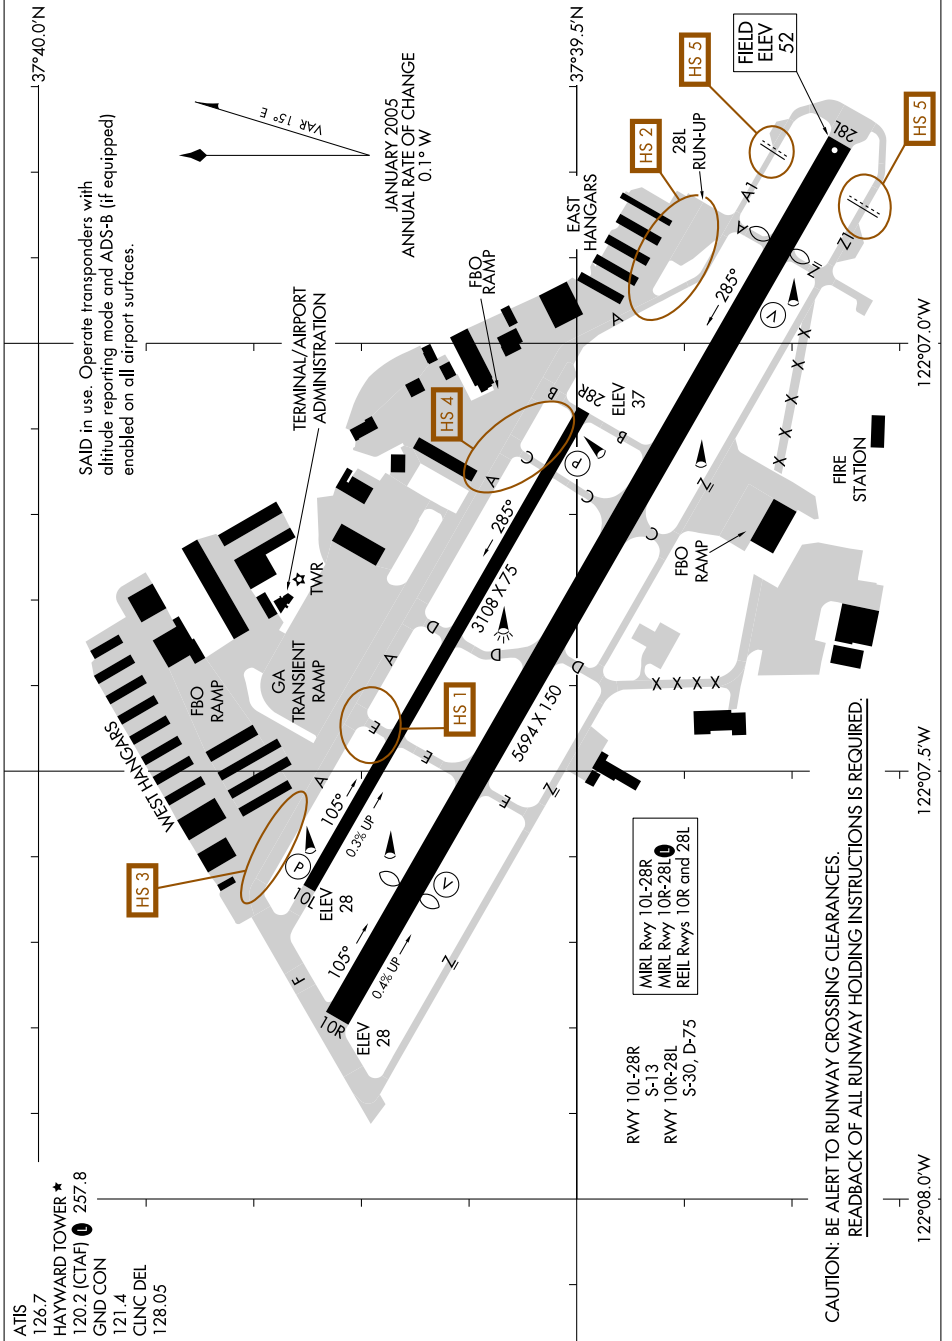

AIRPORT DIAGRAM

AL-5015 (FAA)

HAYWARD EXEC (HWD)
HAYWARD, CALIFORNIA

SW-2, 11 JUN 2026 to 09 JUL 2026

SW-2, 11 JUN 2026 to 09 JUL 2026

AIRPORT DIAGRAM

HAYWARD, CALIFORNIA
HAYWARD EXEC (HWD)