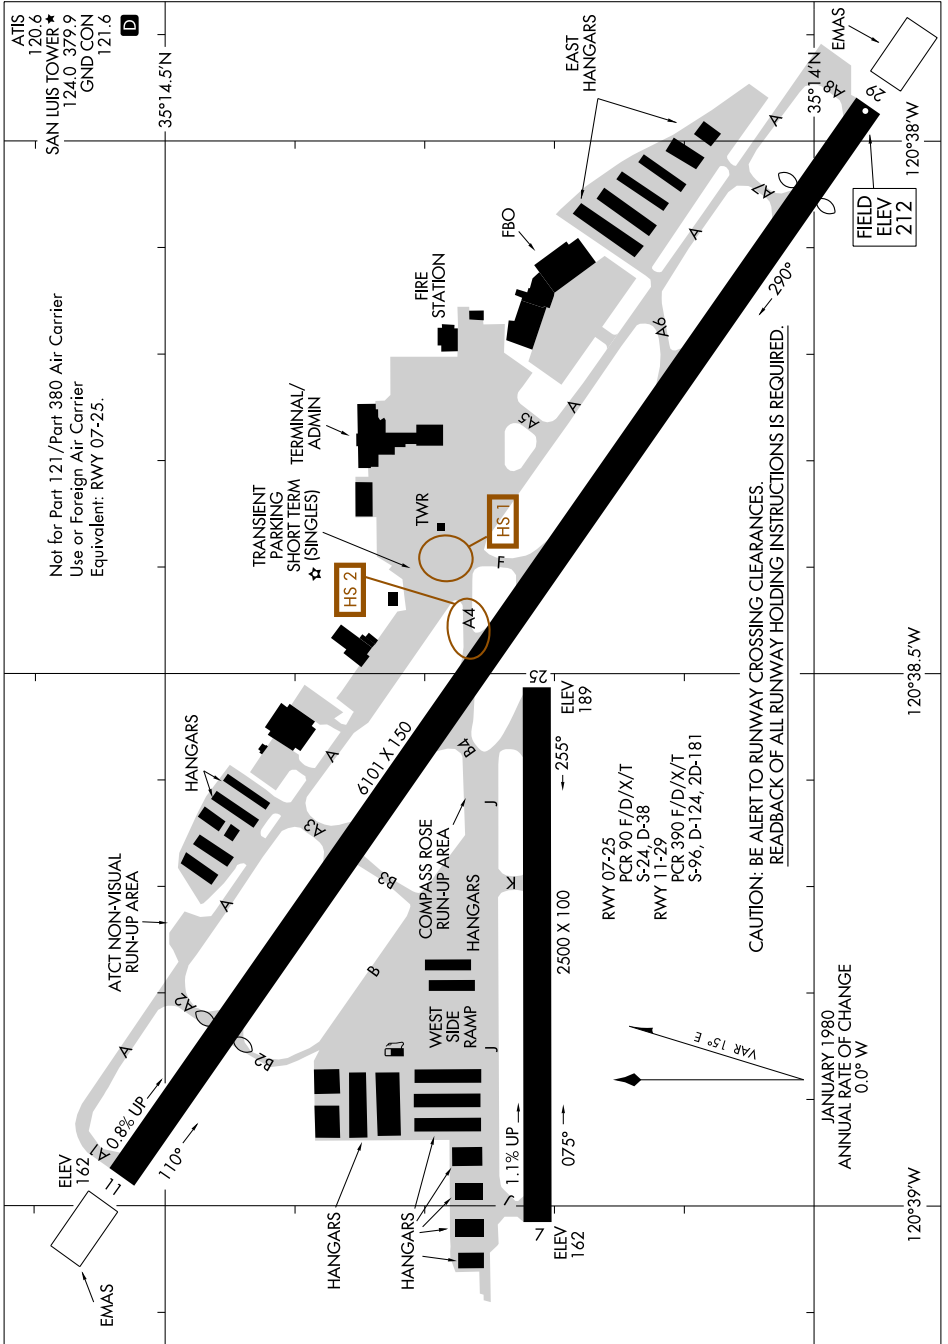

AIRPORT DIAGRAM

SAN LUIS OBISPO COUNTY RGNL (SBP)
SAN LUIS OBISPO, CALIFORNIA

AL-989 (FAA)

SW-3, 11 JUN 2026 to 09 JUL 2026

SW-3, 11 JUN 2026 to 09 JUL 2026

AIRPORT DIAGRAM

SAN LUIS OBISPO, CALIFORNIA
SAN LUIS OBISPO COUNTY RGNL (SBP)