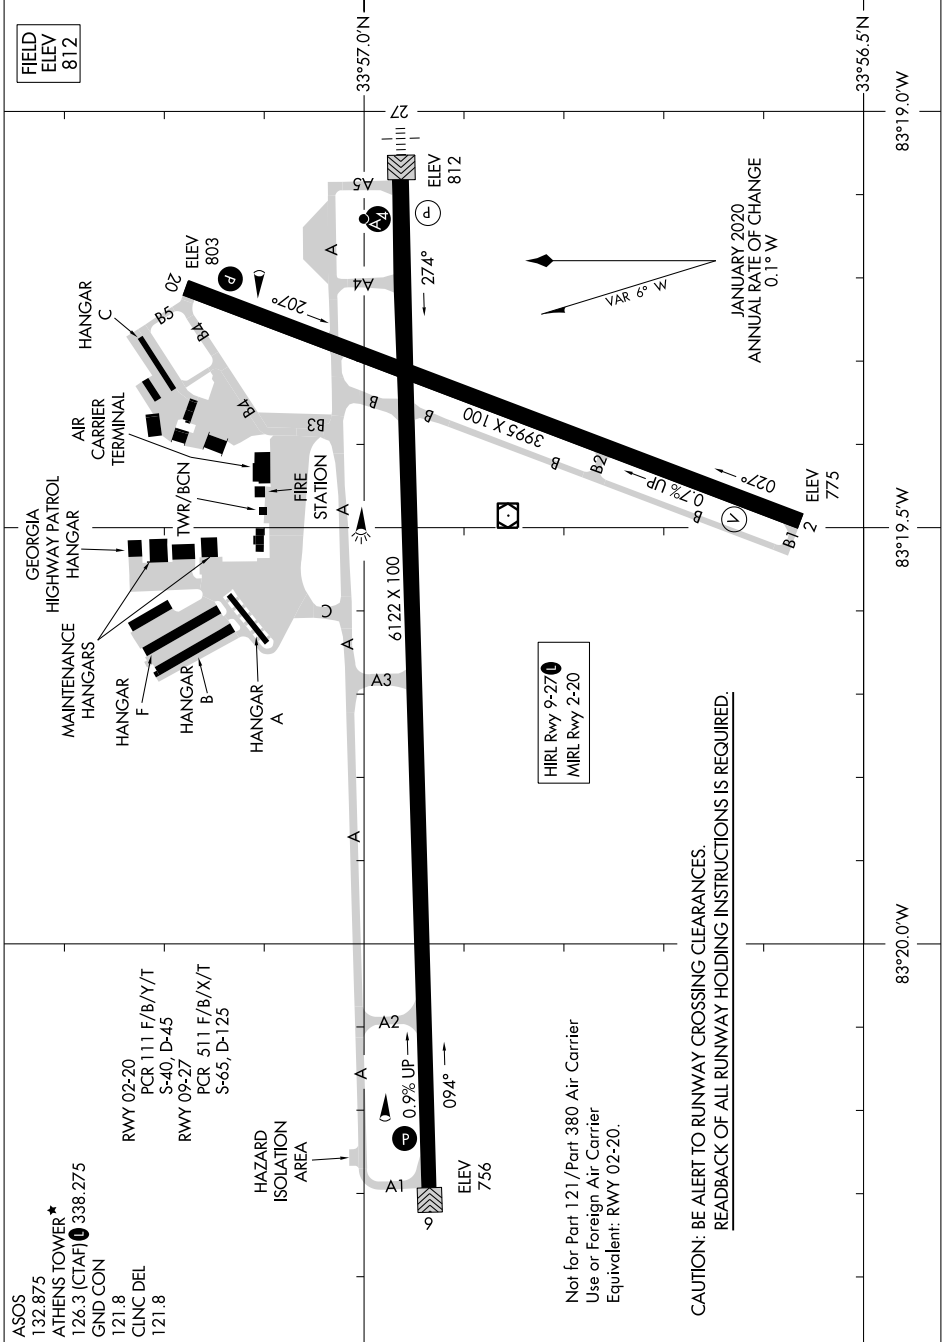

# AIRPORT DIAGRAM

AL-983 (FAA)

ATHENS/BEN EPPS (AHN)  
ATHENS, GEORGIA

SE-4, 11 JUN 2026 to 09 JUL 2026

# AIRPORT DIAGRAM

ATHENS, GEORGIA  
ATHENS/BEN EPPS (AHN)

SE-4, 11 JUN 2026 to 09 JUL 2026