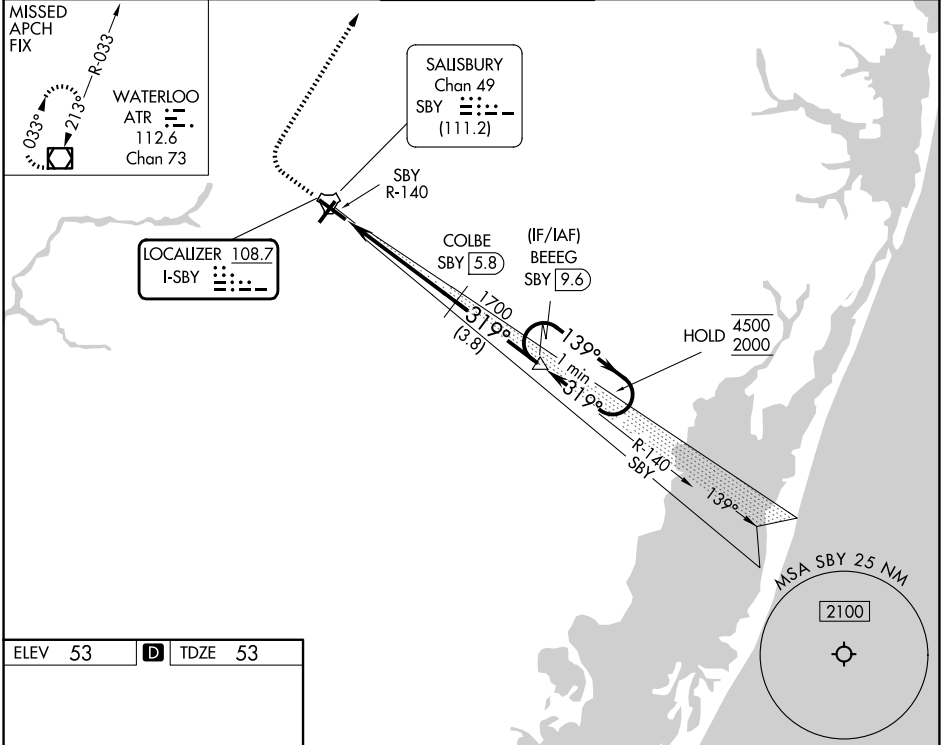

LOC I-SBY 108.7	APP CRS 319°	Rwy Ldg 6400	TDZE 53	Apt Elev 53

ILS or LOC RWY 32
SALISBURY-OCEAN CITY WICOMICO RGNL (SBY)

DME required.		MALSRR	MISSED APPROACH: Climb to 700 then climbing right turn to 3000 direct ATR VOR/DME and hold.
⚠ For inop ALS, increase S-LOC 32 Cat C and D visibility to 1 3/8 SM. ⚠ Simultaneous reception of I-SBY LOC and SBY DME required.			

ASOS 118.325	PATUXENT APP CON ★ 127.95 314.0	SALISBURY TOWER ★ 119.425 (CTAF)	GND CON 123.775	UNICOM 122.95

NE-3, 11 JUN 2026 to 09 JUL 2026

NE-3, 11 JUN 2026 to 09 JUL 2026