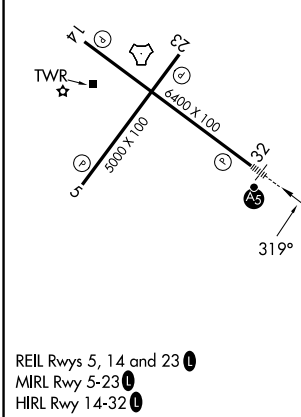

LOC I-SBY 108.7	APP CRS 319°	Rwy Ldg 6400	TDZE 53	Apt Elev 53

ILS or LOC RWY 32
SALISBURY-OCEAN CITY WICOMICO RGNL (SBY)

DME required.		MALSRR	MISSED APPROACH: Climb to 700 then climbing right turn to 3000 direct ATR VOR/DME and hold.
⚠ For inop ALS, increase S-LOC 32 Cat C and D visibility to 1 3/8 SM. ⚠ Simultaneous reception of I-SBY LOC and SBY DME required.			

ASOS 118.325	PATUXENT APP CON ★ 127.95 314.0	SALISBURY TOWER ★ 119.425 (CTAF)	GND CON 123.775	UNICOM 122.95

NE-3, 11 JUN 2026 to 09 JUL 2026

NE-3, 11 JUN 2026 to 09 JUL 2026