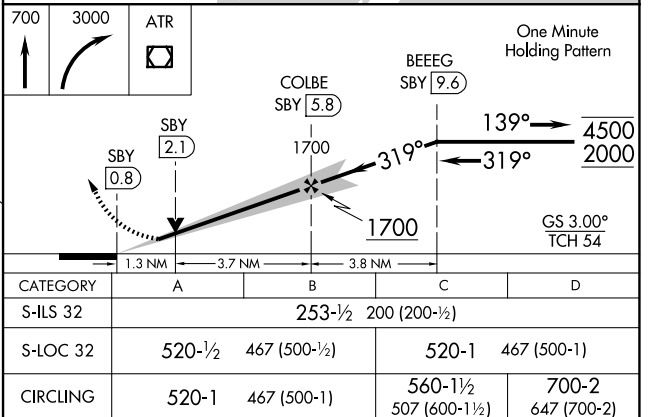

LOC I-SBY 108.7	APP CRS 319°	Rwy Ldg 6400	TDZE 53	Apt Elev 53

ILS or LOC RWY 32
SALISBURY-OCEAN CITY WICOMICO RGNL (SBY)

DME required.		MALSRR	MISSED APPROACH: Climb to 700 then climbing right turn to 3000 direct ATR VOR/DME and hold.
⚠ For inop ALS, increase S-LOC 32 Cat C and D visibility to 1 3/8 SM. ⚠ Simultaneous reception of I-SBY LOC and SBY DME required.			

ASOS 118.325	PATUXENT APP CON ★ 127.95 314.0	SALISBURY TOWER ★ 119.425 (CTAF)	GND CON 123.775	UNICOM 122.95

NE-3, 11 JUN 2026 to 09 JUL 2026

NE-3, 11 JUN 2026 to 09 JUL 2026