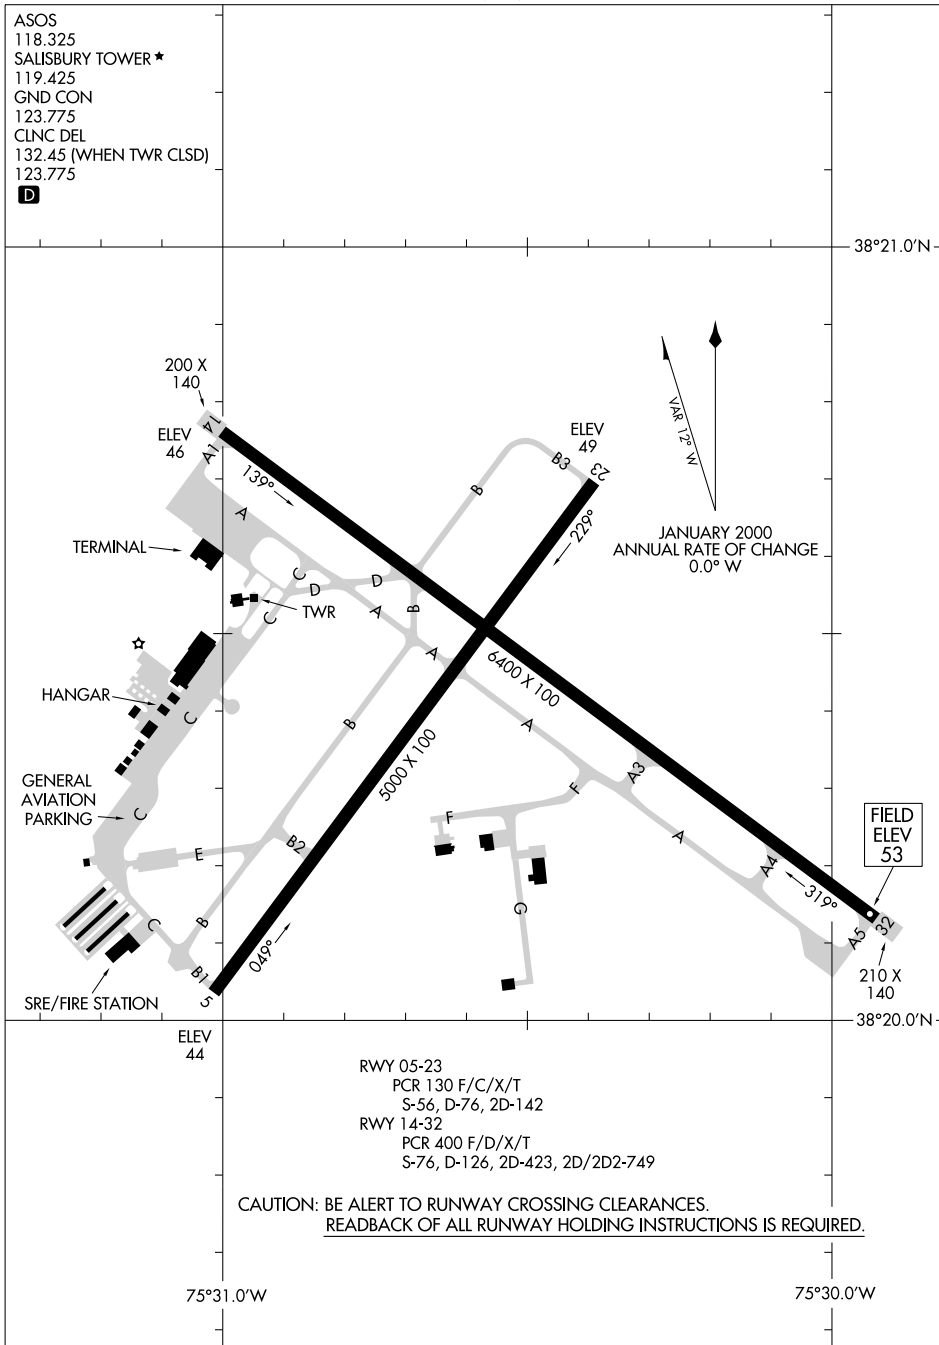

AIRPORT DIAGRAM

SALISBURY-OCEAN CITY WICOMICO RGNL (SBY)
AL-977 (FAA) SALISBURY, MARYLAND

ASOS
118.325
SALISBURY TOWER ★
119.425
GND CON
123.775
CLNC DEL
132.45 (WHEN TWR CLSD)
123.775

NE-3, 11 JUN 2026 to 09 JUL 2026

NE-3, 11 JUN 2026 to 09 JUL 2026

RWY 05-23
PCR 130 F/C/X/T
S-56, D-76, 2D-142

RWY 14-32
PCR 400 F/D/X/T
S-76, D-126, 2D-423, 2D/2D2-749

CAUTION: BE ALERT TO RUNWAY CROSSING CLEARANCES.
READBACK OF ALL RUNWAY HOLDING INSTRUCTIONS IS REQUIRED.