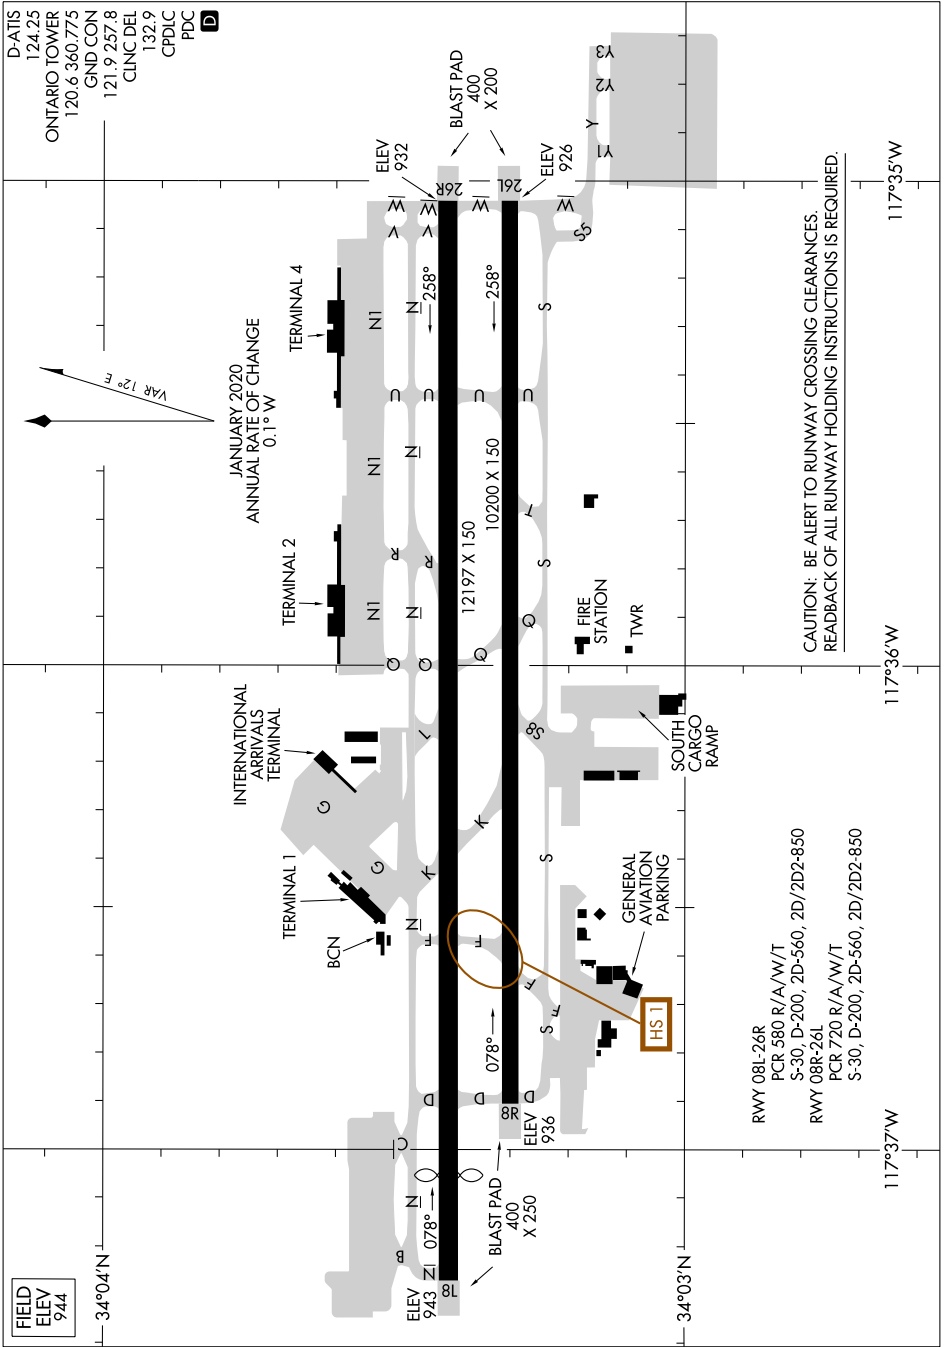

AIRPORT DIAGRAM

AL-965 (FAA)

ONTARIO INTL (ONT)
ONTARIO, CALIFORNIA

9200 JUN 2026 to 09 JUL 2026 11 'E-W

FIELD ELEV 944

AIRPORT DIAGRAM

ONTARIO, CALIFORNIA
ONTARIO INTL (ONT)

CAUTION: BE ALERT TO RUNWAY CROSSING CLEARANCES.
REARBACK OF ALL RUNWAY HOLDING INSTRUCTIONS IS REQUIRED.

SW-3, 11 JUN 2026 to 09 JUL 2026