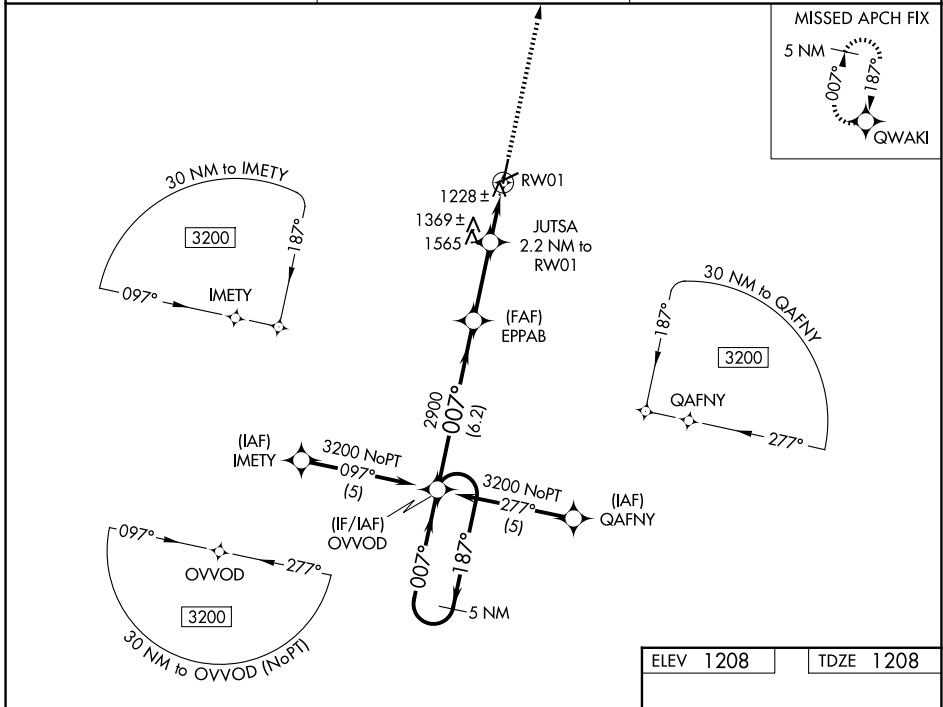

WAAS CH 97704 W01A	APP CRS 007°	Rwy Ldg TDZE Apt Elev	5005 1208 1208
--	------------------------	-----------------------------	---

RNAV (GPS) RWY 1

EMPORIA MUNI (EMP)

RNP APCH-GPS.
 For uncompensated Baro-VNAV systems, LNAV/VNAV NA below -17°C or above 54°C. Circling NA to Rwys 6 and 24.

MISSED APPROACH: Climb to 3200 direct QWAKI and hold.

ASOS 126.125	KANSAS CITY CENTER 127.725 270.25	UNICOM 122.8 (CTAF) 1
------------------------	---	--

ELEV 1208	TDZE 1208
-----------	-----------

CATEGORY	A	B	C	D
LPV DA	1458-¾ 250 (300-¾)			NA
LNAV/VNAV DA	1642-1¼ 434 (500-1¼)			NA
LNAV MDA	1800-1	592 (600-1)	1800-1¾ 592 (600-1¾)	NA
CIRCLING	1800-1	592 (600-1)	1880-2 672 (700-2)	NA

NC-2, 11 JUN 2026 to 09 JUL 2026

NC-2, 11 JUN 2026 to 09 JUL 2026