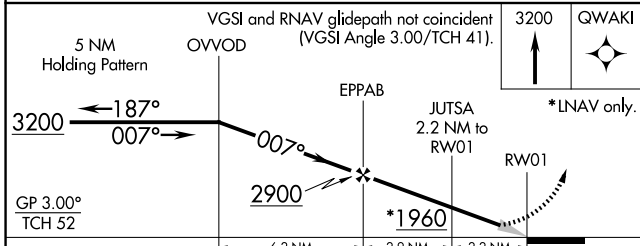

WAAS CH 97704 W01A	APP CRS 007°	Rwy Ldg TDZE Apt Elev	5005 1208 1208
--	------------------------	-----------------------------	---

RNAV (GPS) RWY 1

EMPORIA MUNI (EMP)

RNP APCH-GPS.
 For uncompensated Baro-VNAV systems, LNAV/VNAV NA below -17°C or above 54°C. Circling NA to Rwys 6 and 24.

MISSED APPROACH: Climb to 3200 direct QWAKI and hold.

ASOS 126.125	KANSAS CITY CENTER 127.725 270.25	UNICOM 122.8 (CTAF) 1
------------------------	---	--

ELEV 1208	TDZE 1208
-----------	-----------

CATEGORY	A	B	C	D
LPV DA	1458-¾ 250 (300-¾)			NA
LNAV/VNAV DA	1642-1¼ 434 (500-1¼)			NA
LNAV MDA	1800-1	592 (600-1)	1800-1¾ 592 (600-1¾)	NA
CIRCLING	1800-1	592 (600-1)	1880-2 672 (700-2)	NA