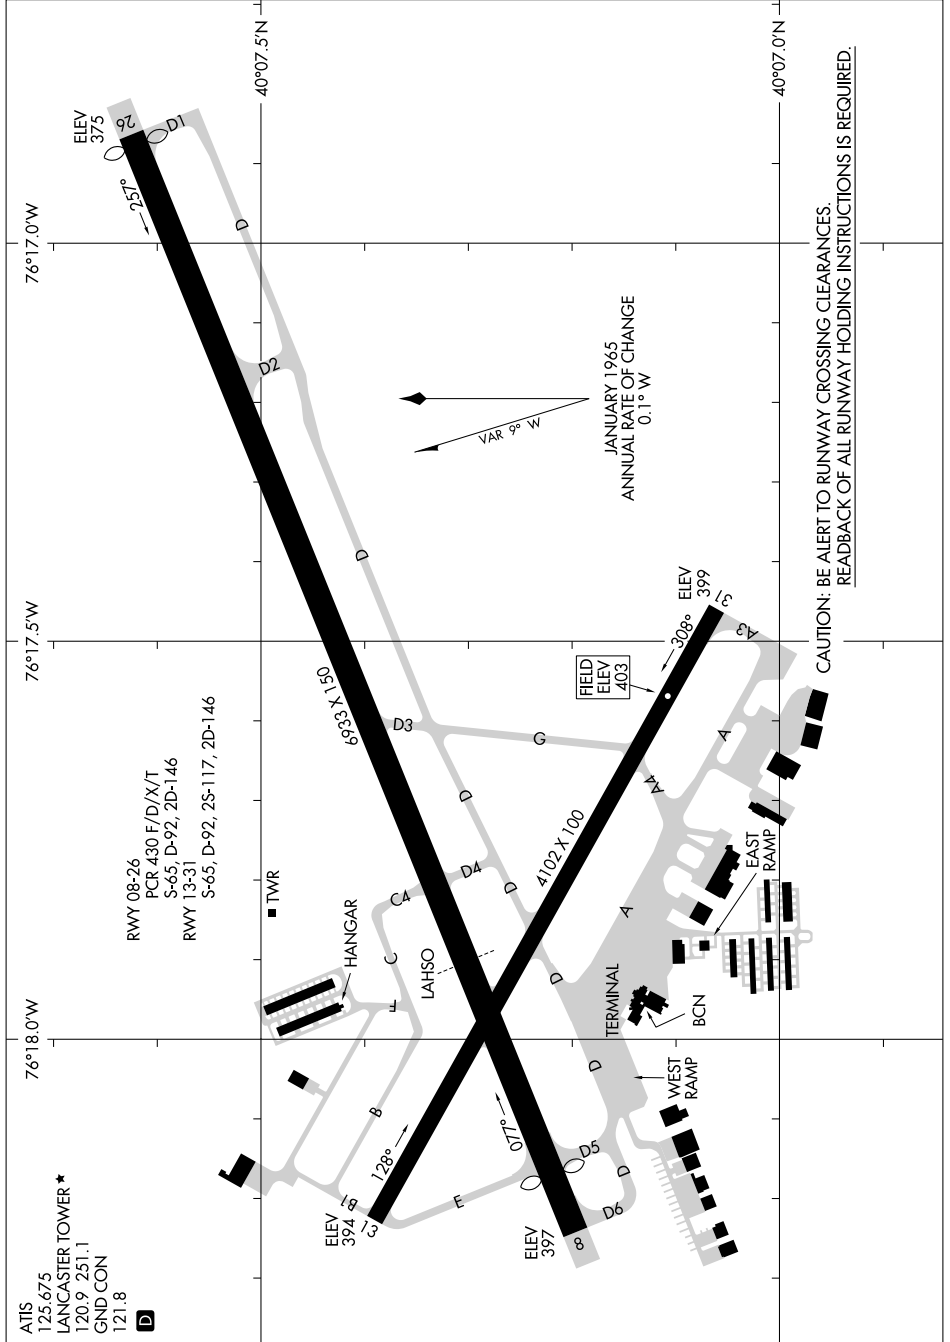

AIRPORT DIAGRAM

AL-927 (FAA)

LANCASTER (LNS)
LANCASTER, PENNSYLVANIA

NE-4, 11 JUN 2026 to 09 JUL 2026

CAUTION: BE ALERT TO RUNWAY CROSSING CLEARANCES.
REARBACK OF ALL RUNWAY HOLDING INSTRUCTIONS IS REQUIRED.

NE-4, 11 JUN 2026 to 09 JUL 2026

AIRPORT DIAGRAM

LANCASTER, PENNSYLVANIA
LANCASTER (LNS)