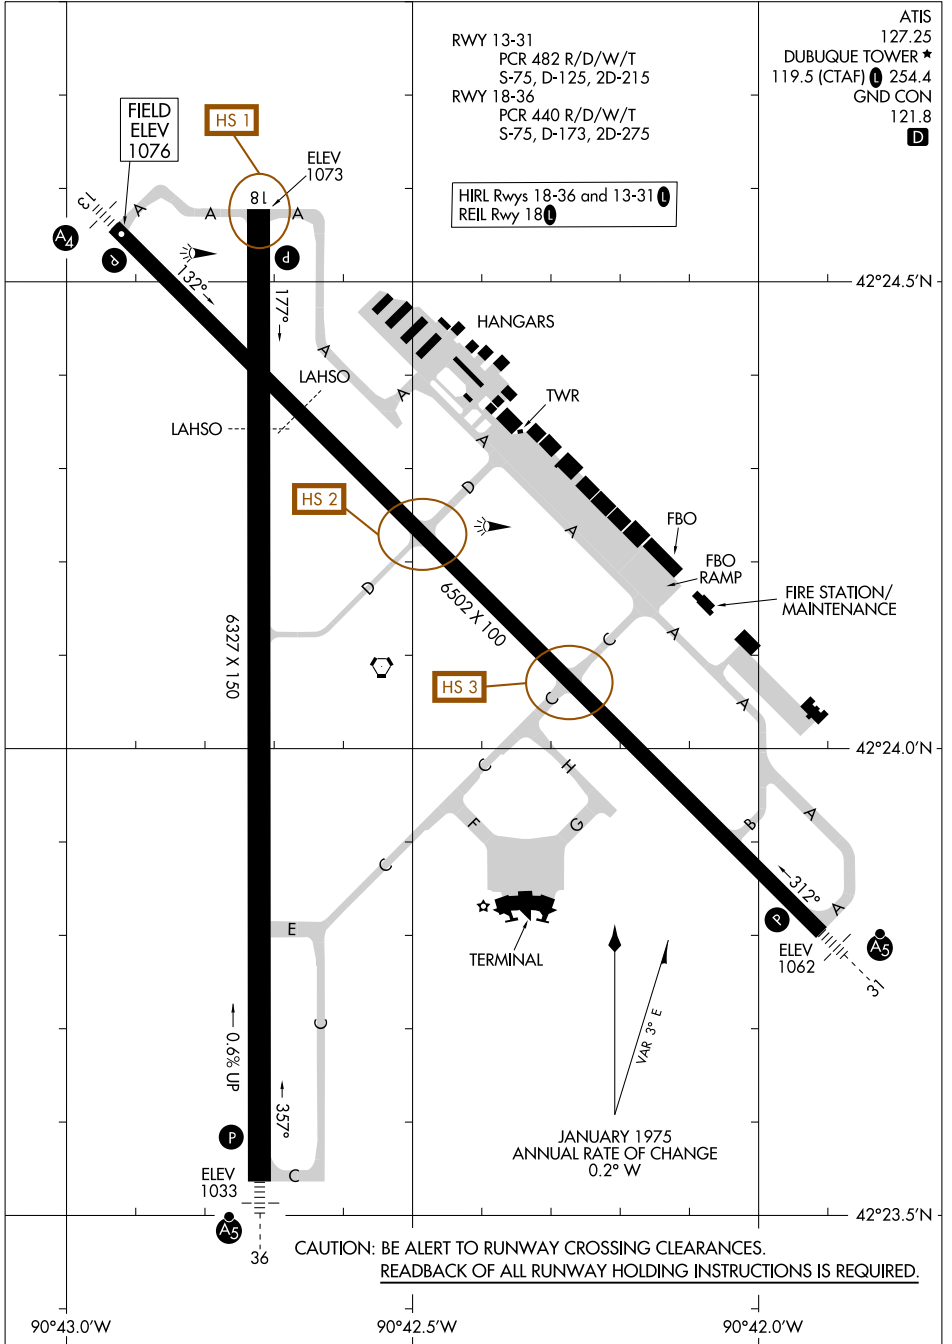

AIRPORT DIAGRAM

AL-923 (FAA)

DUBUQUE RGNL (DBQ)
DUBUQUE, IOWA

NC-3, 11 JUN 2026 to 09 JUL 2026

NC-3, 11 JUN 2026 to 09 JUL 2026

AIRPORT DIAGRAM

DUBUQUE, IOWA
DUBUQUE RGNL (DBQ)