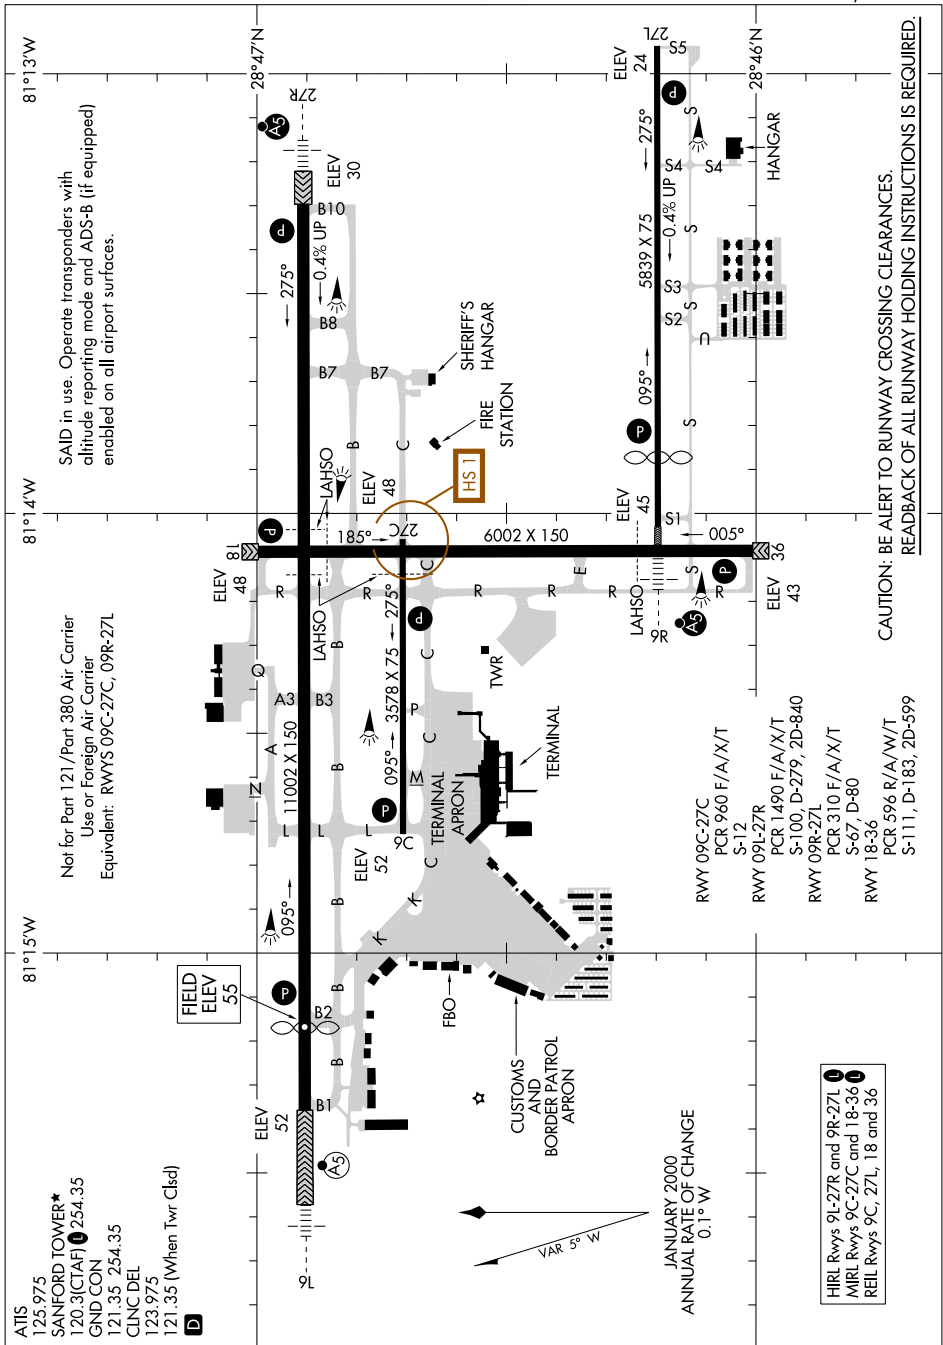

AIRPORT DIAGRAM

AL-917 (FAA)

ORLANDO SANFORD INTL (SF'B)
ORLANDO, FLORIDA

SE-3, 11 JUN 2026 to 09 JUL 2026

SE-3, 11 JUN 2026 to 09 JUL 2026

AIRPORT DIAGRAM

ORLANDO, FLORIDA
ORLANDO SANFORD INTL (SF'B)