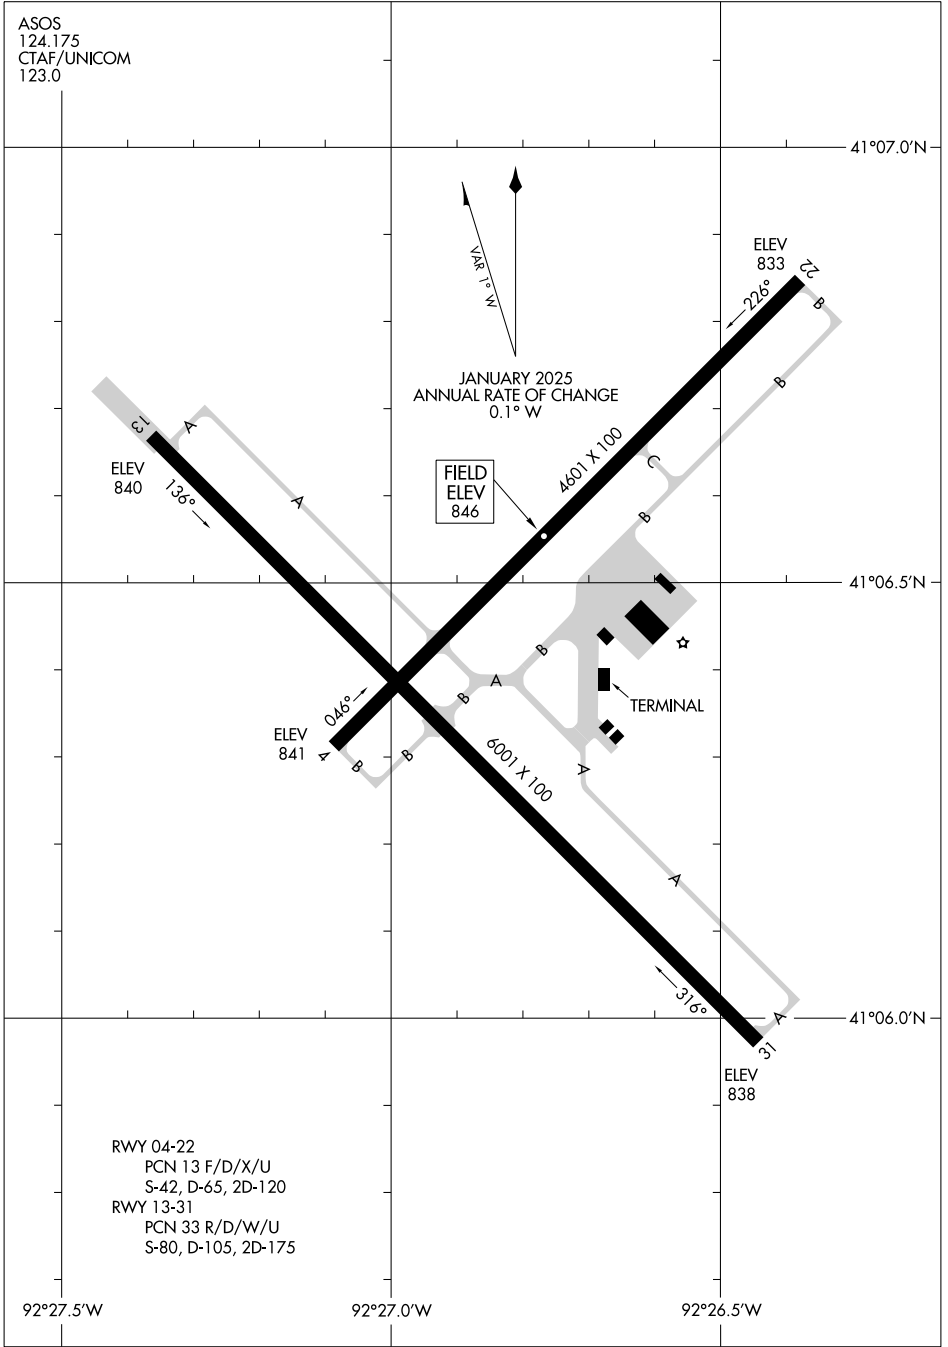

26134

AIRPORT DIAGRAM

AL-915 (FAA)

OTTUMWA RGNL (OTM)
OTTUMWA, IOWA

ASOS
124.175
CTAF/UNICOM
123.0

NC-3, 11 JUN 2026 to 09 JUL 2026

NC-3, 11 JUN 2026 to 09 JUL 2026

RWY 04-22
PCN 13 F/D/X/U
S-42, D-65, 2D-120
RWY 13-31
PCN 33 R/D/W/U
S-80, D-105, 2D-175

AIRPORT DIAGRAM

26134

OTTUMWA, IOWA
OTTUMWA RGNL (OTM)