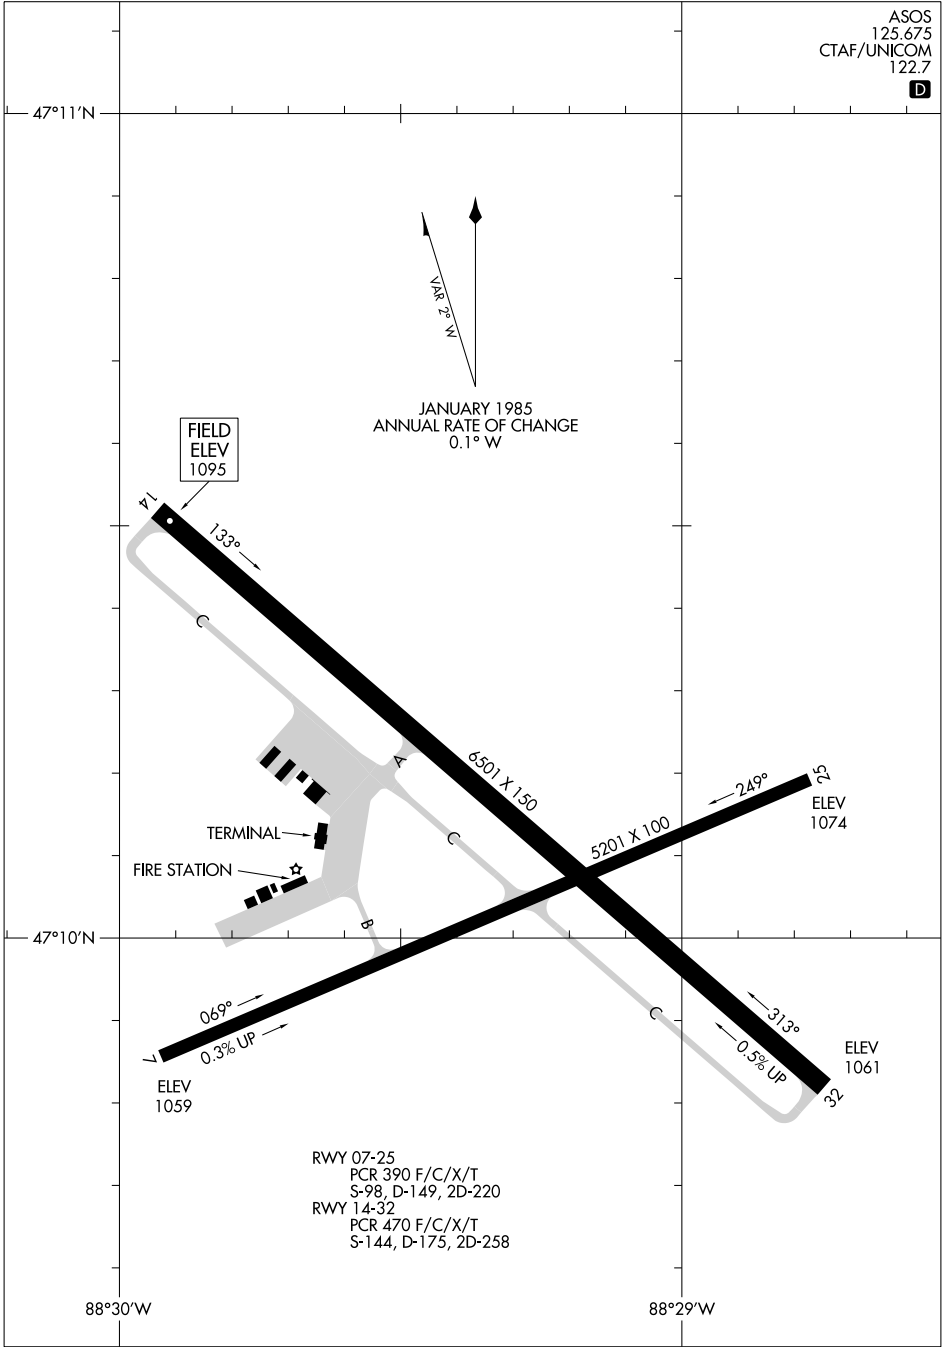

AIRPORT DIAGRAM

AL-896 (FAA)

HOUGHTON COUNTY MEML (CMX)

HANCOCK, MICHIGAN

ASOS
125.675
CTAF/UNICOM
122.7

EC-1, 11 JUN 2026 to 09 JUL 2026

EC-1, 11 JUN 2026 to 09 JUL 2026

AIRPORT DIAGRAM

HOUGHTON COUNTY MEML (CMX)

HANCOCK, MICHIGAN