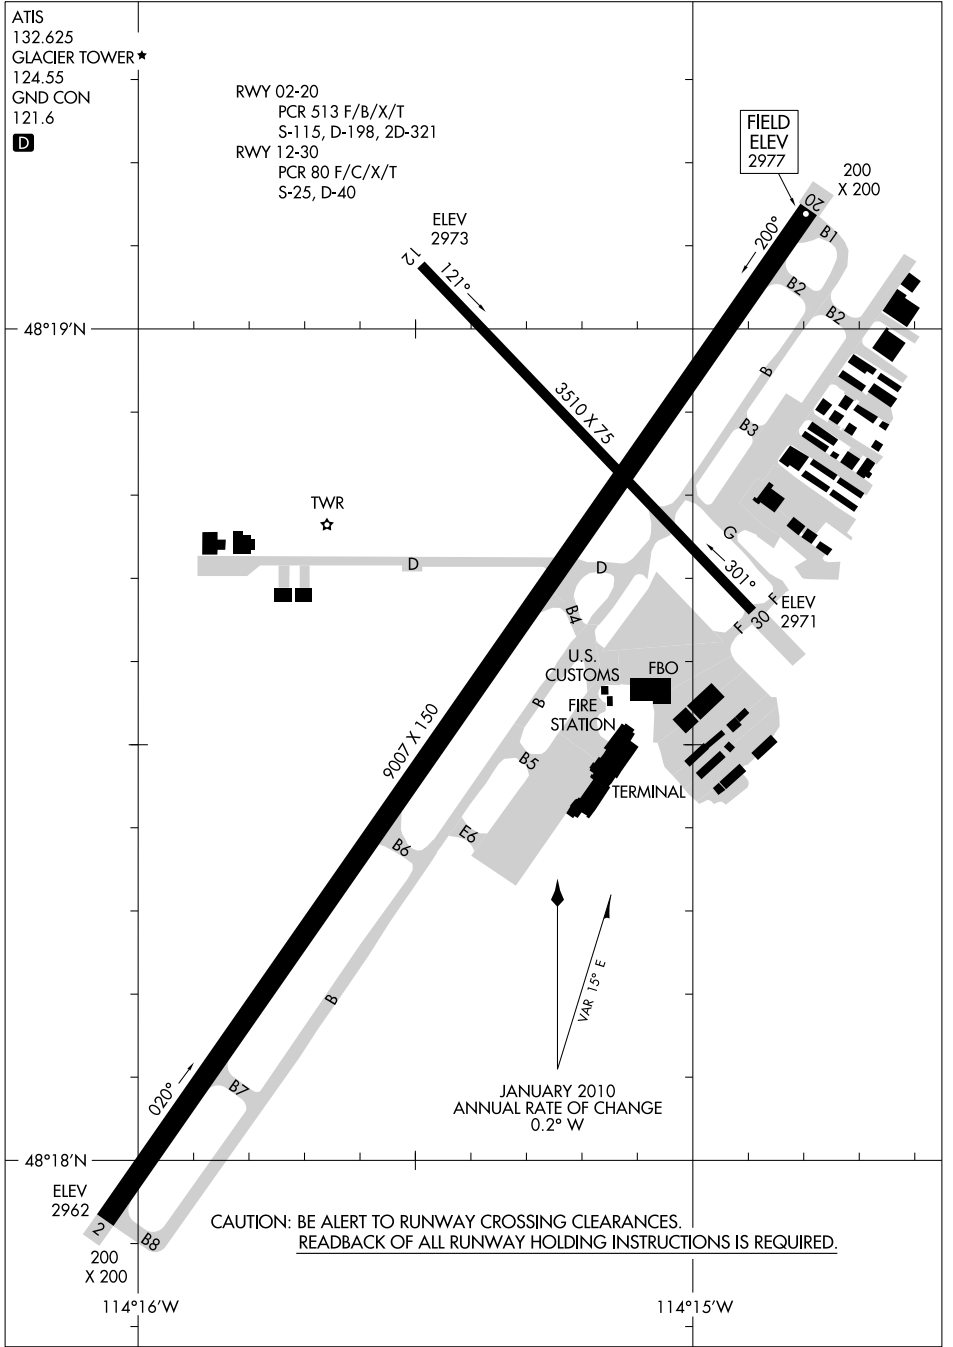

26134

AIRPORT DIAGRAM

AL-887 (FAA)

GLACIER PARK INTL (GPI)
KALISPELL, MONTANA

NW-1, 11 JUN 2026 to 09 JUL 2026

NW-1, 11 JUN 2026 to 09 JUL 2026

AIRPORT DIAGRAM

26134