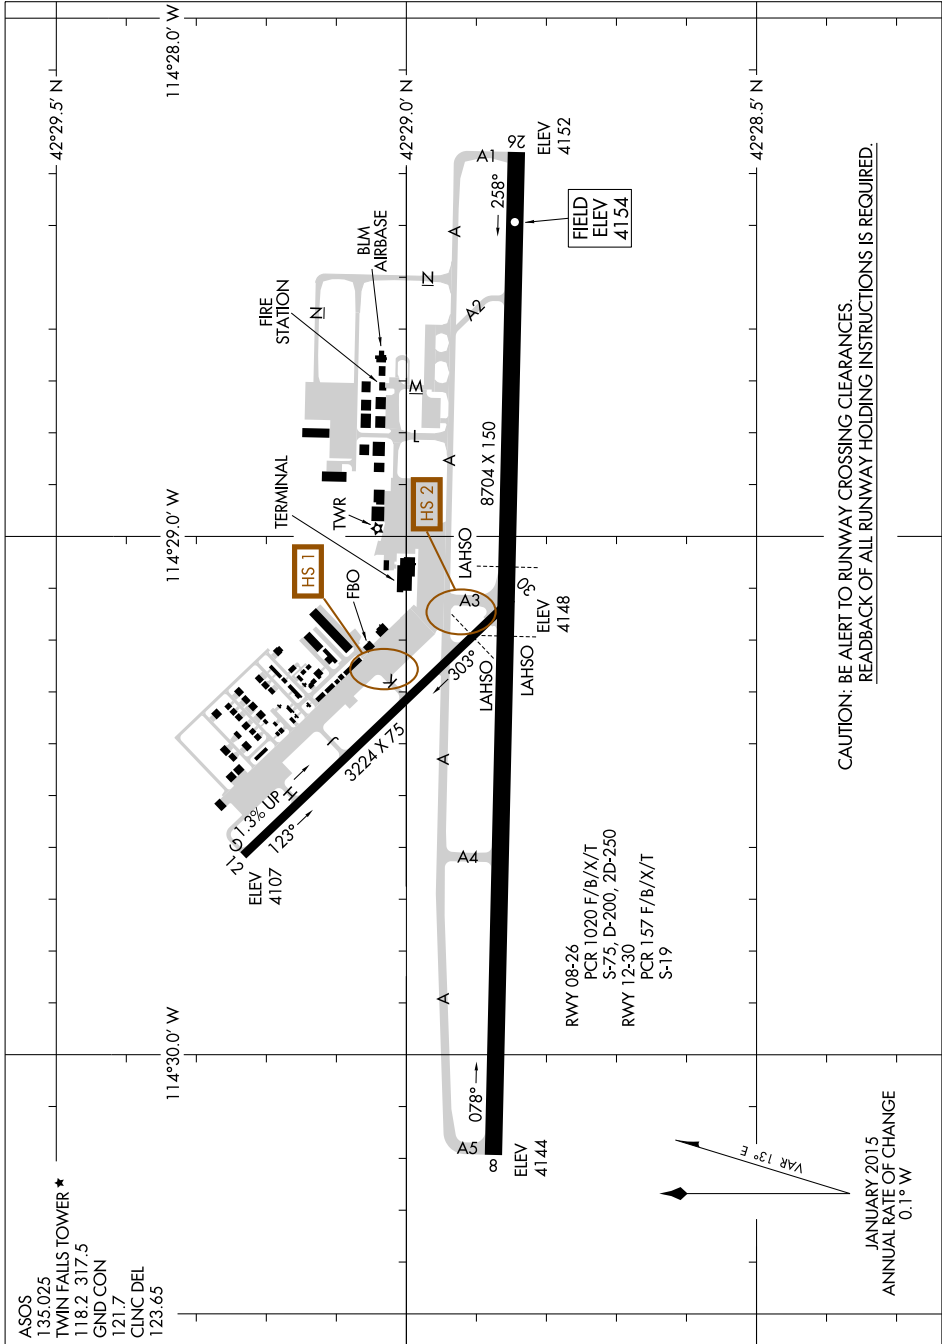

# AIRPORT DIAGRAM

AL-885 (FAA)

JOSLIN FLD/MAGIC VALLEY RGNL (TWF)  
TWIN FALLS, IDAHO

9Z00 JUN 60 01 2026 00JUN 14 11 1-WN

CAUTION: BE ALERT TO RUNWAY CROSSING CLEARANCES.  
READBACK OF ALL RUNWAY HOLDING INSTRUCTIONS IS REQUIRED.

# AIRPORT DIAGRAM

TWIN FALLS, IDAHO  
JOSLIN FLD/MAGIC VALLEY RGNL (TWF)

NW-1, 11 JUN 2026 to 09 JUL 2026