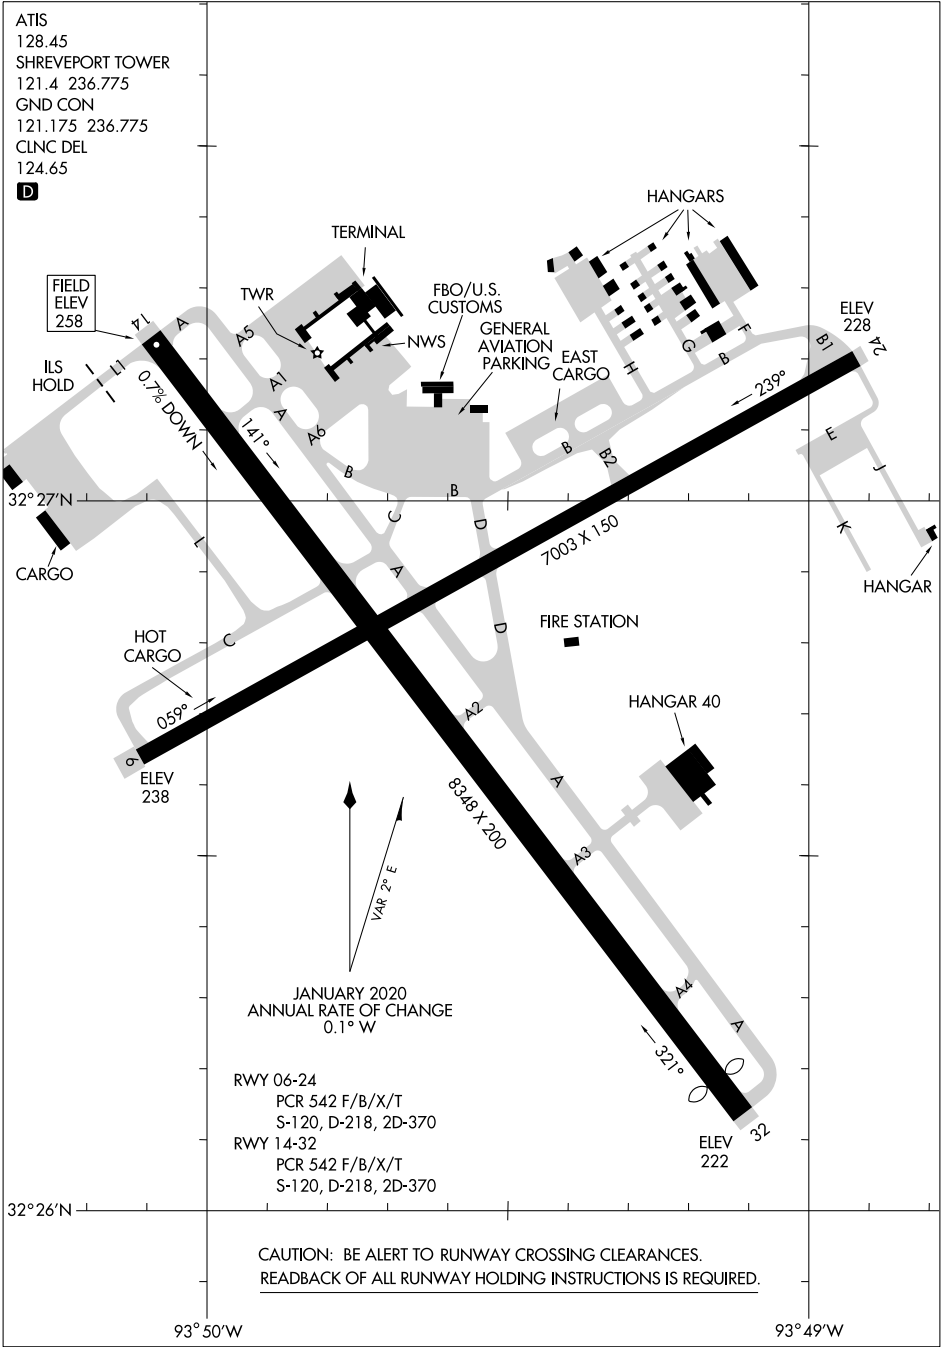

26134

AIRPORT DIAGRAM

AL-884 (FAA)

SHREVEPORT RGNL (SHV)
SHREVEPORT, LOUISIANA

ATIS
 128.45
 SHREVEPORT TOWER
 121.4 236.775
 GND CON
 121.175 236.775
 CLNC DEL
 124.65

D

SC-4, 11 JUN 2026 to 09 JUL 2026

SC-4, 11 JUN 2026 to 09 JUL 2026

RWY 06-24
 PCR 542 F/B/X/T
 S-120, D-218, 2D-370
 RWY 14-32
 PCR 542 F/B/X/T
 S-120, D-218, 2D-370

CAUTION: BE ALERT TO RUNWAY CROSSING CLEARANCES.
 READBACK OF ALL RUNWAY HOLDING INSTRUCTIONS IS REQUIRED.

AIRPORT DIAGRAM

26134

SHREVEPORT, LOUISIANA
SHREVEPORT RGNL (SHV)