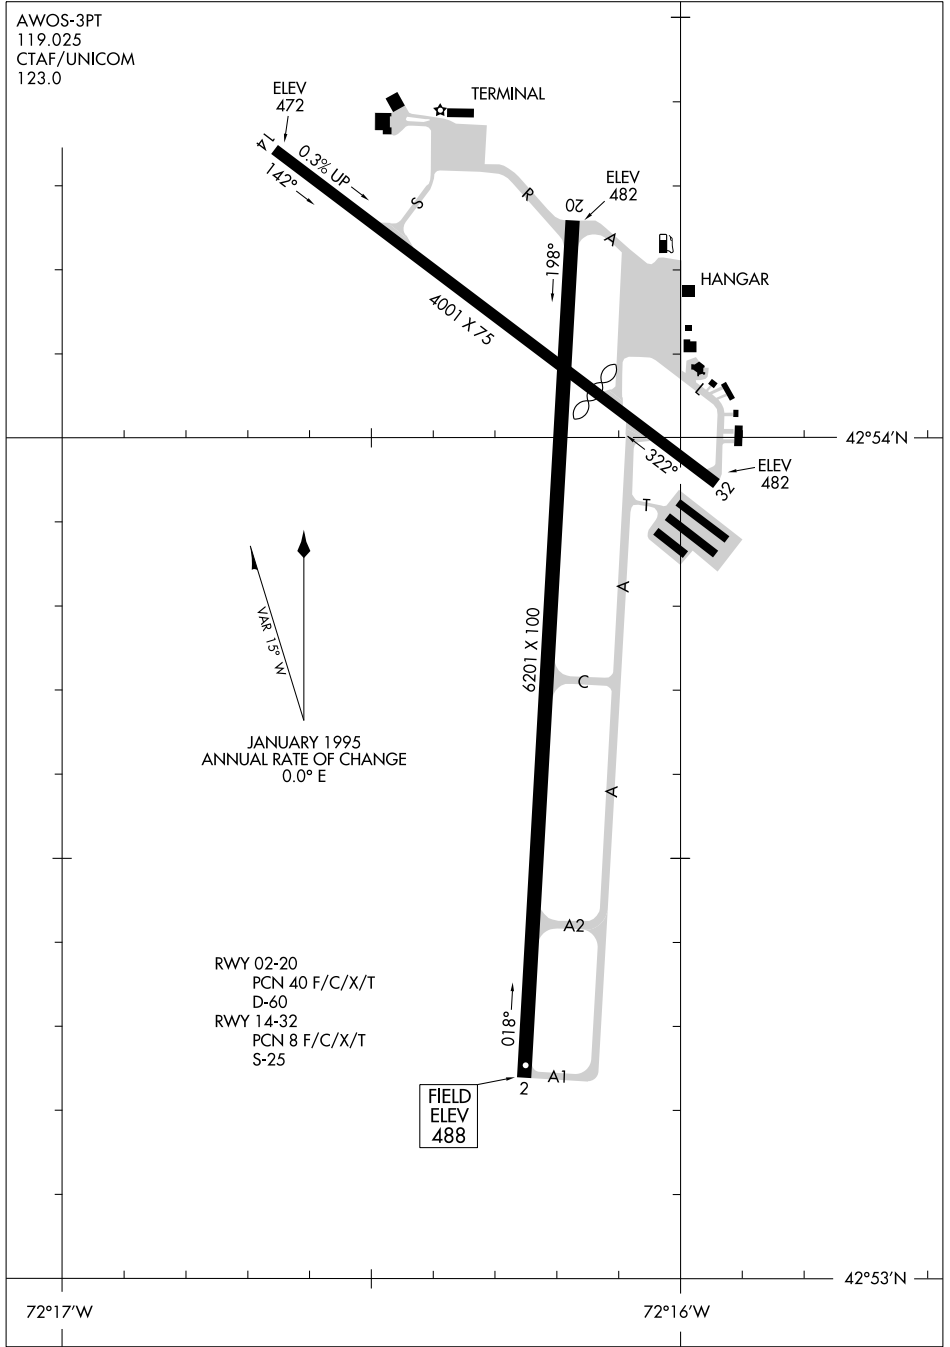

# AIRPORT DIAGRAM

AL-868 (FAA)

DILLANT/HOPKINS (EEN)  
KEENE, NEW HAMPSHIRE

AWOS-3PT  
119.025  
CTAF/UNICOM  
123.0

NE-1, 11 JUN 2026 to 09 JUL 2026

NE-1, 11 JUN 2026 to 09 JUL 2026

# AIRPORT DIAGRAM

KEENE, NEW HAMPSHIRE  
DILLANT/HOPKINS (EEN)