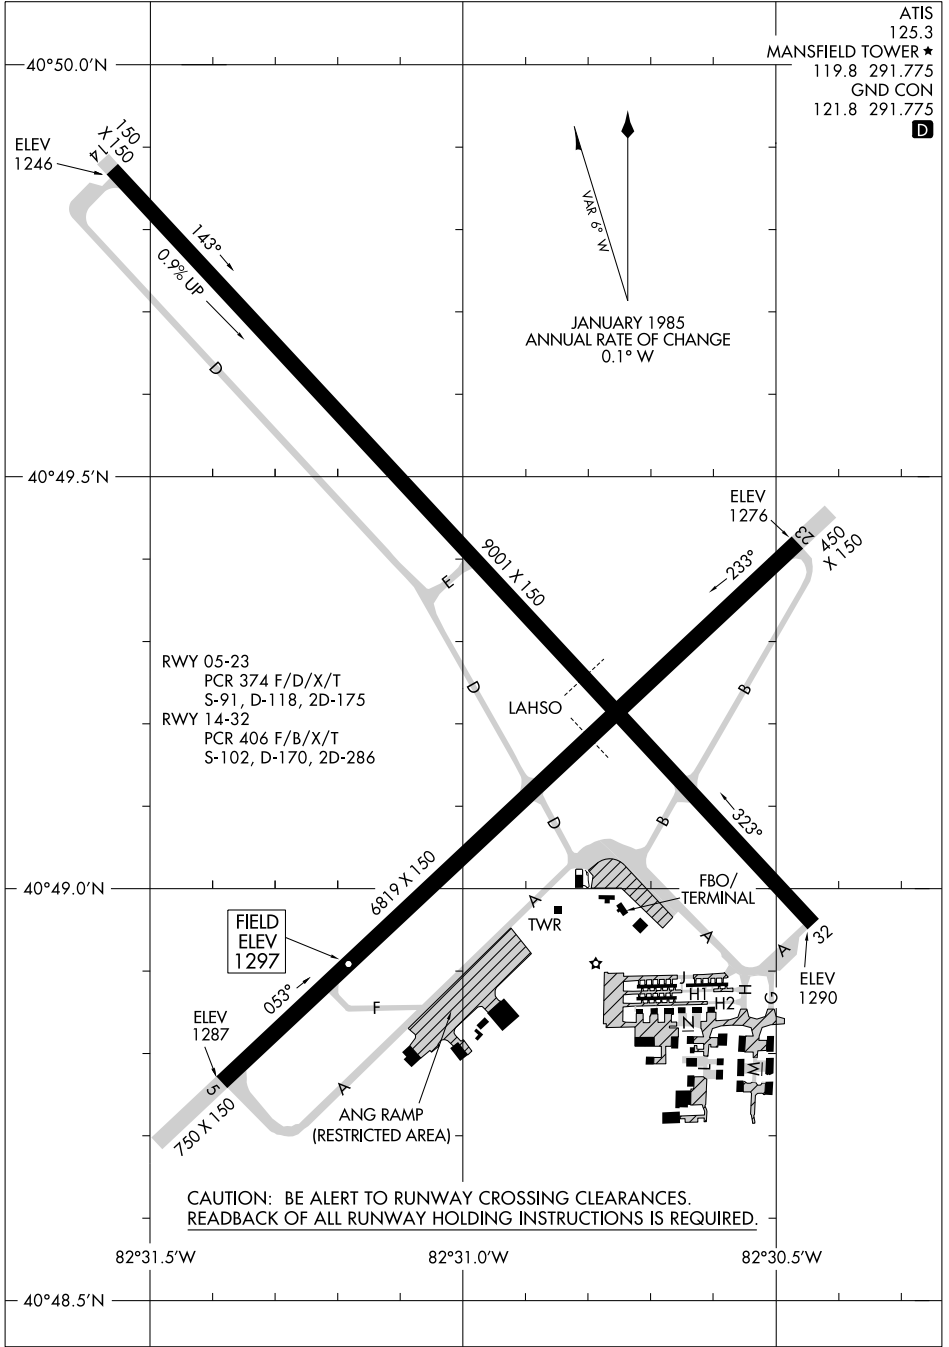

AIRPORT DIAGRAM

AL-860 (FAA)

MANSFIELD LAHM RGNL (MFD)
MANSFIELD, OHIO

ATIS 125.3
 MANSFIELD TOWER ★ 119.8 291.775
 GND CON 121.8 291.775

EC-2, 11 JUN 2026 to 09 JUL 2026

EC-2, 11 JUN 2026 to 09 JUL 2026

AIRPORT DIAGRAM

MANSFIELD, OHIO
MANSFIELD LAHM RGNL (MFD)