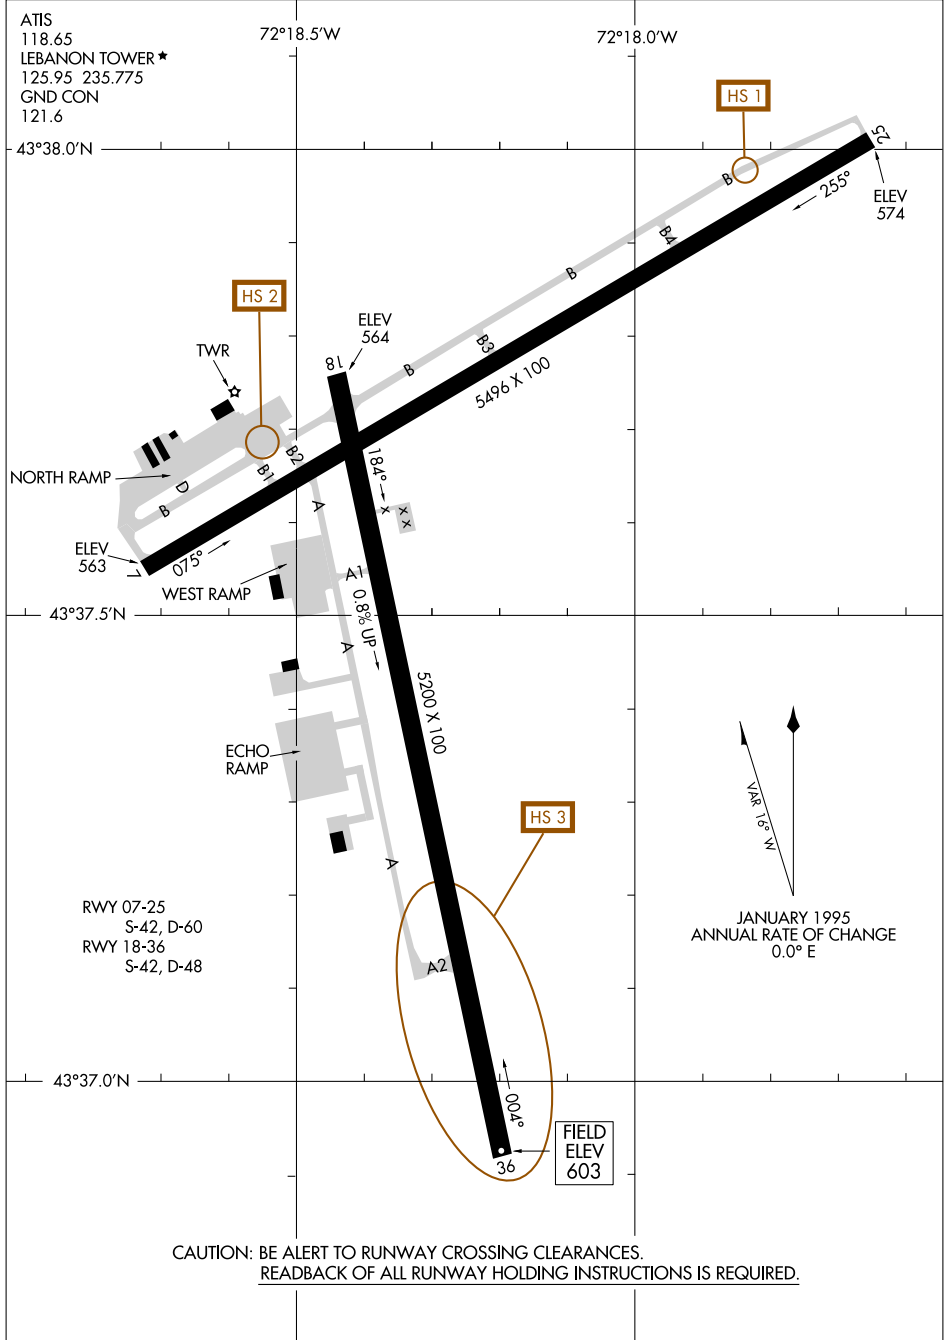

AIRPORT DIAGRAM

AL-859 (FAA)

LEBANON MUNI (L^EB)
LEBANON, NEW HAMPSHIRE

NE-1, 11 JUN 2026 to 09 JUL 2026

NE-1, 11 JUN 2026 to 09 JUL 2026

AIRPORT DIAGRAM

LEBANON, NEW HAMPSHIRE
LEBANON MUNI (L^EB)