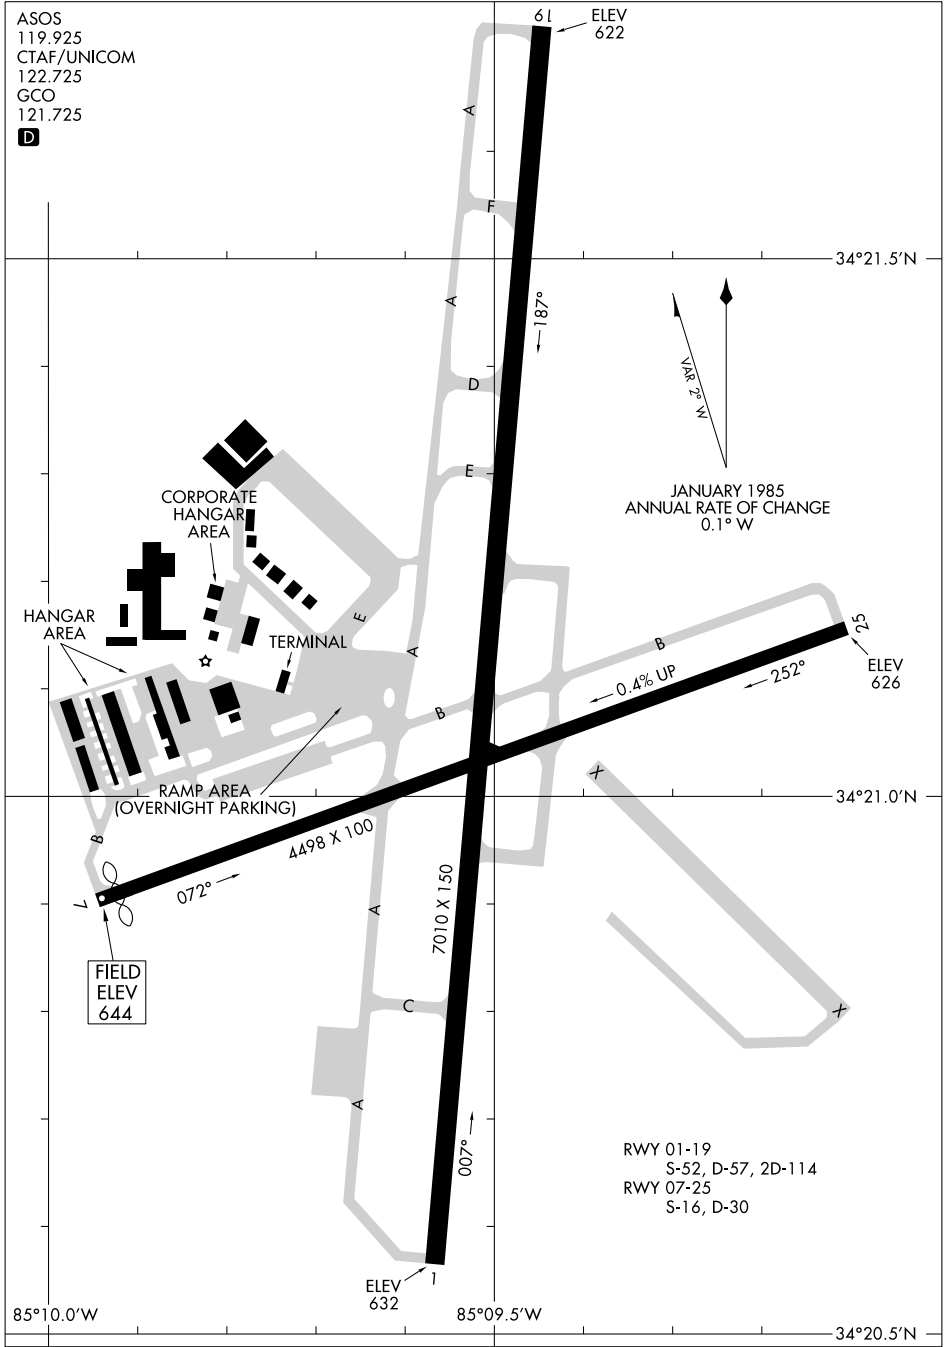

26134

AIRPORT DIAGRAM

RICHARD B RUSSELL RGNL - J H TOWERS FLD (R.M.G)

AL-855 (FAA)

ROME, GEORGIA

ASOS
119.925
CTAF/UNICOM
122.725
GCO
121.725

D

SE-4, 11 JUN 2026 to 09 JUL 2026

SE-4, 11 JUN 2026 to 09 JUL 2026

AIRPORT DIAGRAM

26134

RICHARD B RUSSELL RGNL - J H TOWERS FLD (R.M.G)

ROME, GEORGIA