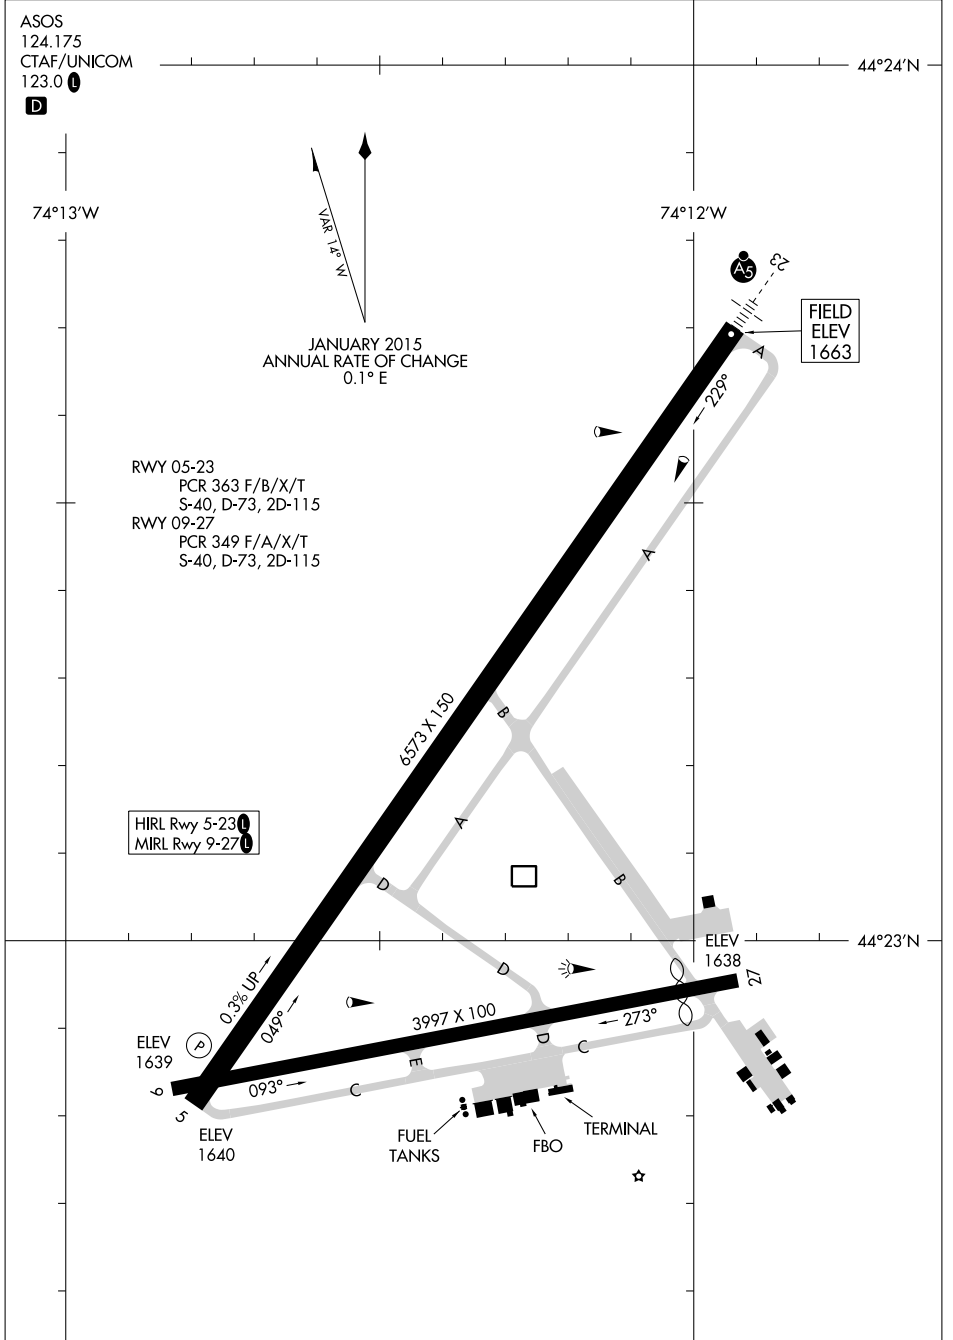

26134

AIRPORT DIAGRAM

AL-806 (FAA)

ADIRONDACK RGNL (SLK)
SARANAC LAKE, NEW YORK

AIRPORT DIAGRAM

26134

SARANAC LAKE, NEW YORK
ADIRONDACK RGNL (SLK)