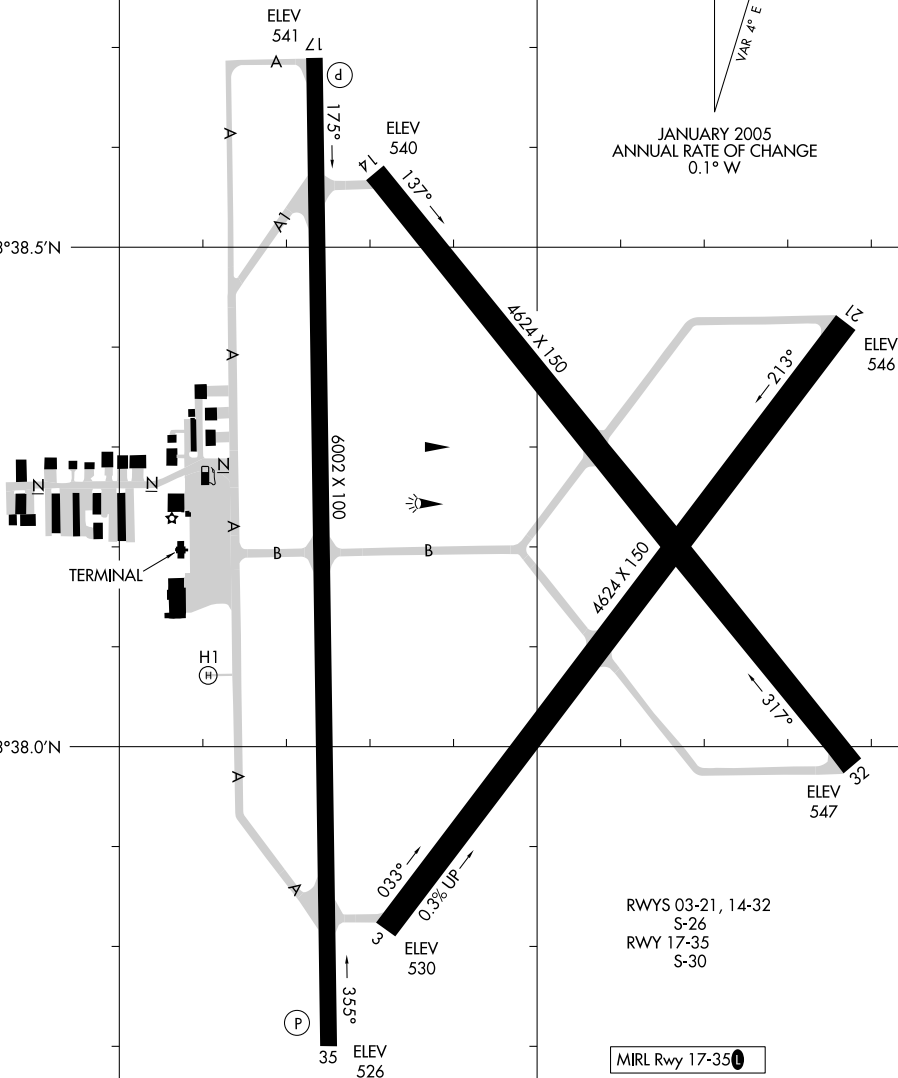

# AIRPORT DIAGRAM

AL-803 (FAA)

COX FLD (P.R.X)  
PARIS, TEXAS

AWOS-3PT  
119.675  
UNICOM  
122.975 (CTAF) 

FIELD  
ELEV  
548

JANUARY 2005  
ANNUAL RATE OF CHANGE  
0.1° W

33°38.5'N

33°38.0'N

SC-2, 11 JUN 2026 to 09 JUL 2026

SC-2, 11 JUN 2026 to 09 JUL 2026

RWYS 03-21, 14-32  
S-26  
RWY 17-35  
S-30

MIRL Rwy 17-35 

95°27.5'W

95°27.0'W

# AIRPORT DIAGRAM

26134

PARIS, TEXAS  
COX FLD (P.R.X)