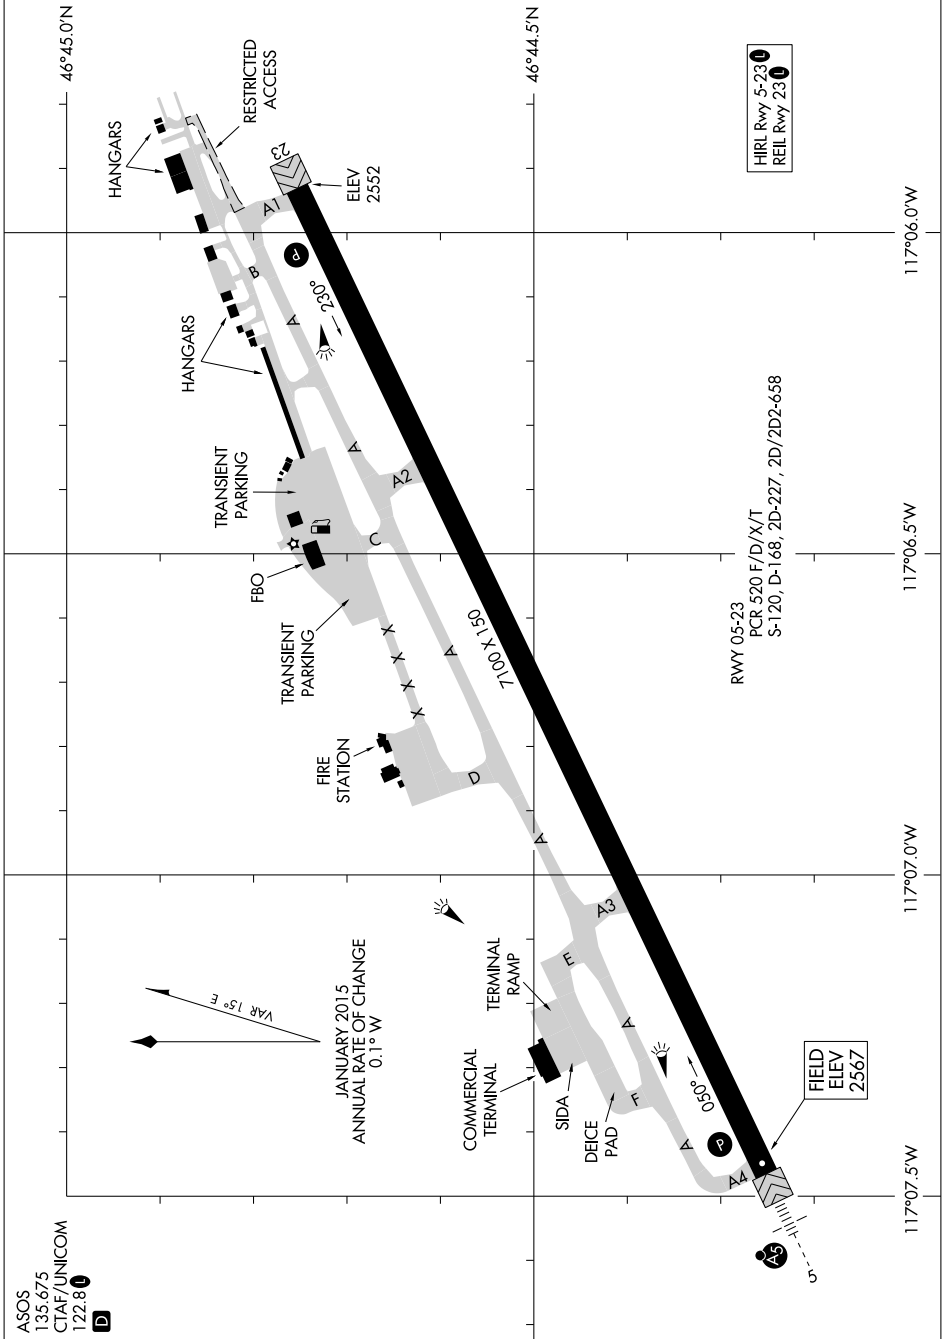

# AIRPORT DIAGRAM

AL-798 (FAA)

PULLMAN/MOSCOW RGNL (PUW)  
PULLMAN/MOSCOW, WASHINGTON

NW-1, 11 JUN 2026 to 09 JUL 2026

NW-1, 11 JUN 2026 to 09 JUL 2026

# AIRPORT DIAGRAM

PULLMAN/MOSCOW, WASHINGTON  
PULLMAN/MOSCOW RGNL (PUW)