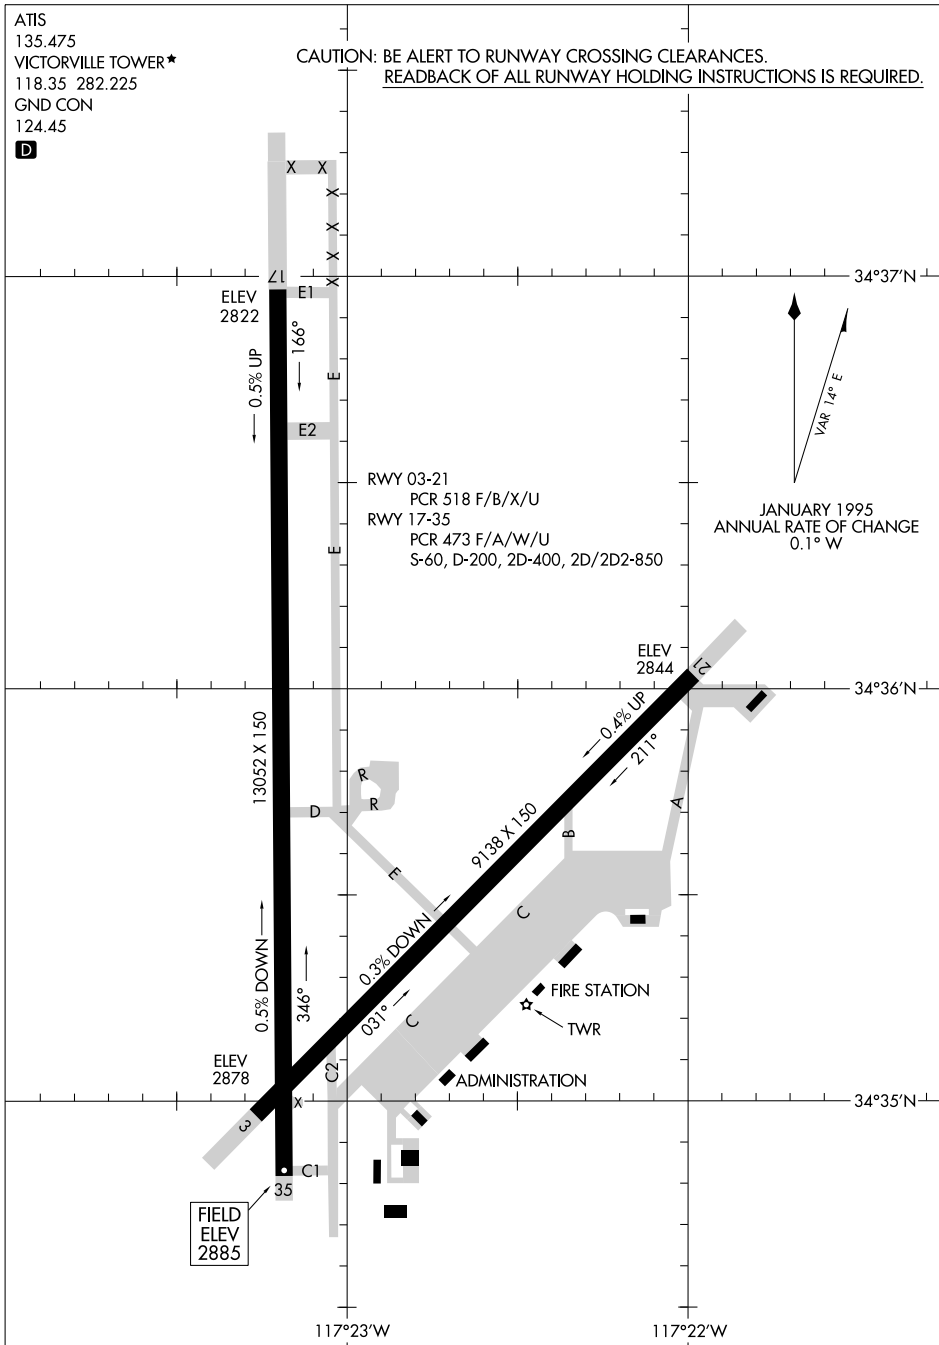

# AIRPORT DIAGRAM

SOUTHERN CALIFORNIA LOGISTICS (VCTV)  
VICTORVILLE, CALIFORNIA

AL-794 (FAA)

ATIS  
135.475  
VICTORVILLE TOWER★  
118.35 282.225  
GND CON  
124.45

CAUTION: BE ALERT TO RUNWAY CROSSING CLEARANCES.  
READBCK OF ALL RUNWAY HOLDING INSTRUCTIONS IS REQUIRED.

SW-3, 11 JUN 2026 to 09 JUL 2026

SW-3, 11 JUN 2026 to 09 JUL 2026

# AIRPORT DIAGRAM

VICTORVILLE, CALIFORNIA  
SOUTHERN CALIFORNIA LOGISTICS (VCTV)