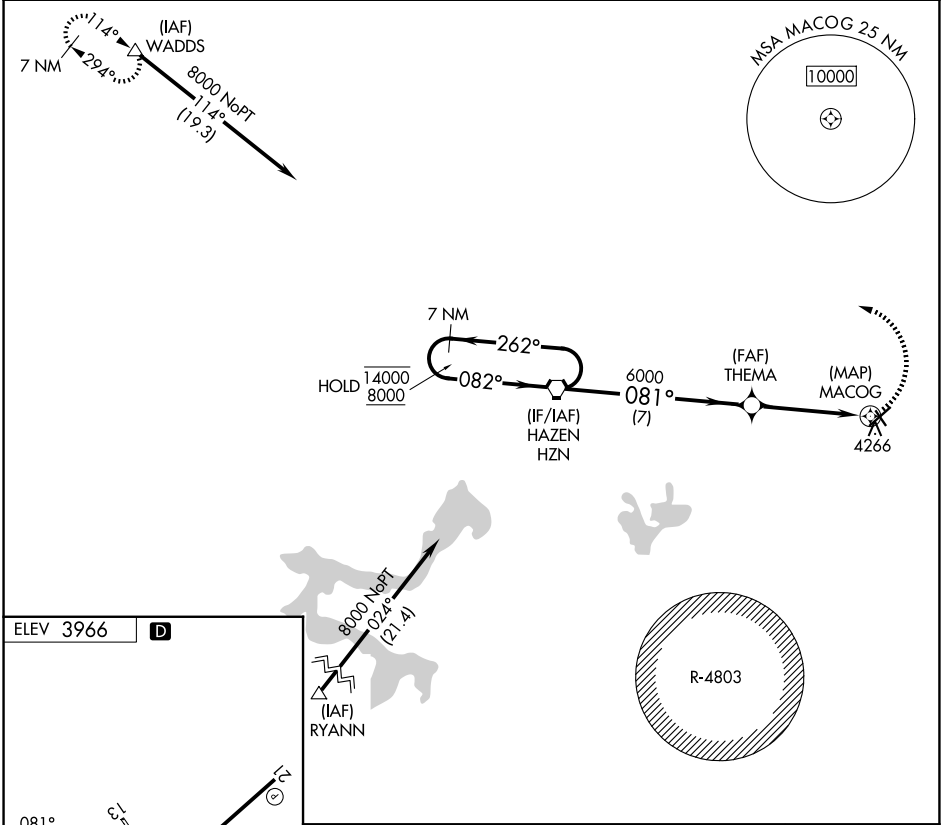

APP CRS 081°	Rwy Ldg TDZE Apt Elev	N/A N/A 3966
------------------------	-----------------------------	---

RNAV (GPS)-C

FALLON MUNI (F'LX)

RNP APCH. ▼ Circling NA to Rwys 13 and 31. Circling to Rwy 21 NA at night. When local altimeter not received, use Fallon NAS altimeter setting.	MISSED APPROACH: Climbing left turn to 10100 direct WADDS and hold, continue climb-in-hold 10100.
--	---

AWOS-AV 118.25	KNFL ATIS * 370.925	NAVY FALLON APP CON * 120.85 360.2	UNICOM 122.8 (CTAF)
--------------------------	-------------------------------	--	-------------------------------

CATEGORY	A	B	C	D
CIRCLING	4620-1	654 (700-1)	4620-1¾ 654 (700-1¾)	4620-2 654 (700-2)

SW-4, 11 JUN 2026 to 09 JUL 2026

SW-4, 11 JUN 2026 to 09 JUL 2026