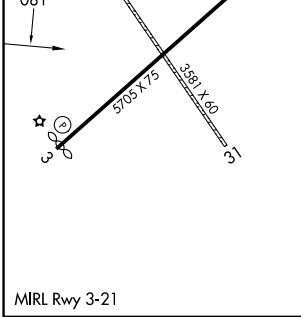

APP CRS 081°	Rwy Ldg TDZE Apt Elev	N/A N/A 3966

RNAV (GPS)-C

FALLON MUNI (F'LX)

RNP APCH. ▼ Circling NA to Rwys 13 and 31. Circling to Rwy 21 NA at night. When local altimeter not received, use Fallon NAS altimeter setting.	MISSED APPROACH: Climbing left turn to 10100 direct WADDS and hold, continue climb-in-hold 10100.

AWOS-AV 118.25	KNFL ATIS * 370.925	NAVY FALLON APP CON * 120.85 360.2	UNICOM 122.8 (CTAF)

CATEGORY	A	B	C	D
CIRCLING	4620-1	654 (700-1)	4620-1¾ 654 (700-1¾)	4620-2 654 (700-2)

SW-4, 11 JUN 2026 to 09 JUL 2026

SW-4, 11 JUN 2026 to 09 JUL 2026