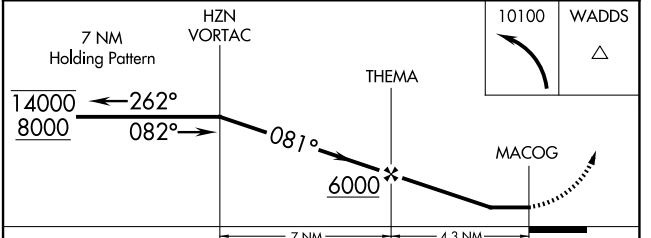

APP CRS 081°	Rwy Ldg TDZE Apt Elev	N/A N/A 3966
------------------------	-----------------------------	---

RNAV (GPS)-C

FALLON MUNI (F'LX)

RNP APCH. ▼ Circling NA to Rwys 13 and 31. Circling to Rwy 21 NA at night. When local altimeter not received, use Fallon NAS altimeter setting.	MISSED APPROACH: Climbing left turn to 10100 direct WADDS and hold, continue climb-in-hold 10100.
--	---

AWOS-AV 118.25	KNFL ATIS * 370.925	NAVY FALLON APP CON * 120.85 360.2	UNICOM 122.8 (CTAF)
--------------------------	-------------------------------	--	-------------------------------

CATEGORY	A	B	C	D
CIRCLING	4620-1	654 (700-1)	4620-1¾ 654 (700-1¾)	4620-2 654 (700-2)