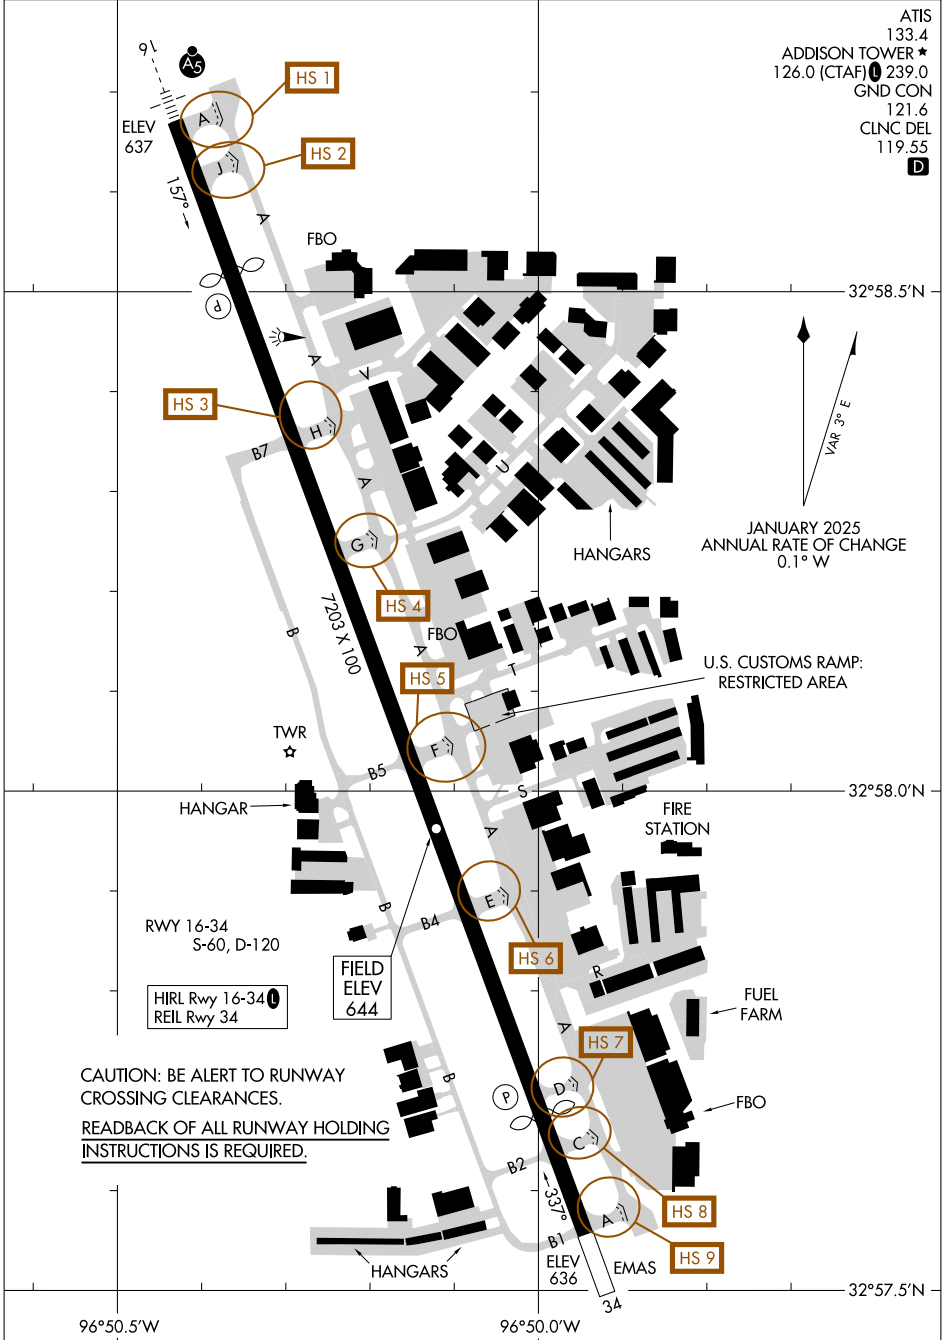

# AIRPORT DIAGRAM

AL-768 (FAA)

ADDISON (ADS)  
DALLAS, TEXAS

ATIS 133.4  
 ADDISON TOWER ★  
 126.0 (CTAF) 239.0  
 GND CON 121.6  
 CLNC DEL 119.55  
**D**

SC-2, 11 JUN 2026 to 09 JUL 2026

SC-2, 11 JUN 2026 to 09 JUL 2026

# AIRPORT DIAGRAM

DALLAS, TEXAS  
ADDISON (ADS)