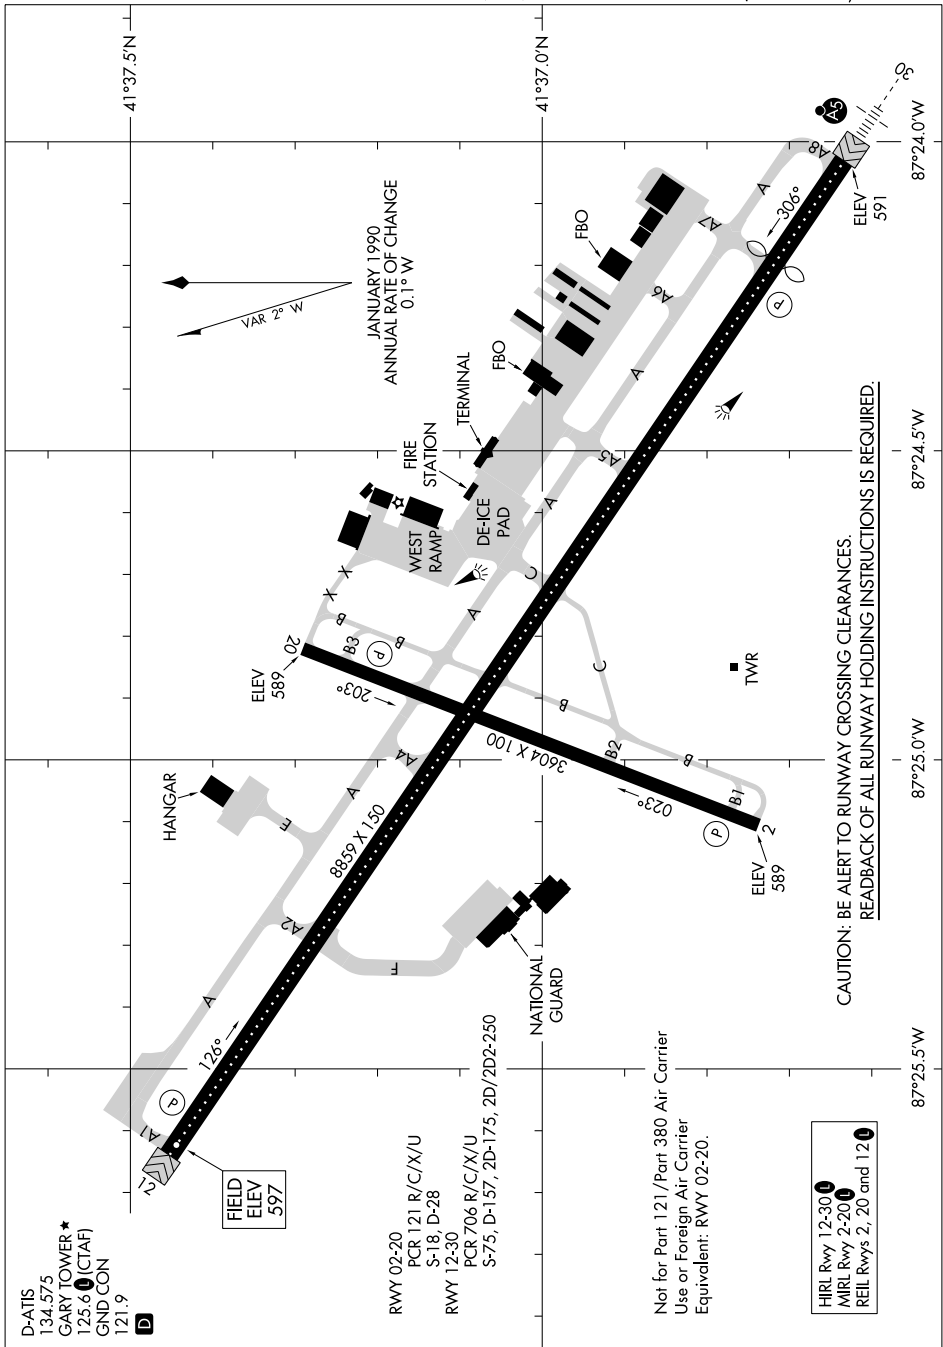

AIRPORT DIAGRAM

AL-748 (FAA)

GARY/CHICAGO INTL (GYY)
GARY/CHICAGO, INDIANA

EC-2, 11 JUN 2026 to 09 JUL 2026

CAUTION: BE ALERT TO RUNWAY CROSSING CLEARANCES.
READBACK OF ALL RUNWAY HOLDING INSTRUCTIONS IS REQUIRED.

HIRL Rwy 12-30	1
MIRL Rwy 2-20	1
REL Rwys 2, 20 and 12	1

Not for Part 121/Part 380 Air Carrier
Use or Foreign Air Carrier
Equivalent: RWY 02-20.

EC-2, 11 JUN 2026 to 09 JUL 2026

AIRPORT DIAGRAM

GARY/CHICAGO, INDIANA
GARY/CHICAGO INTL (GYY)