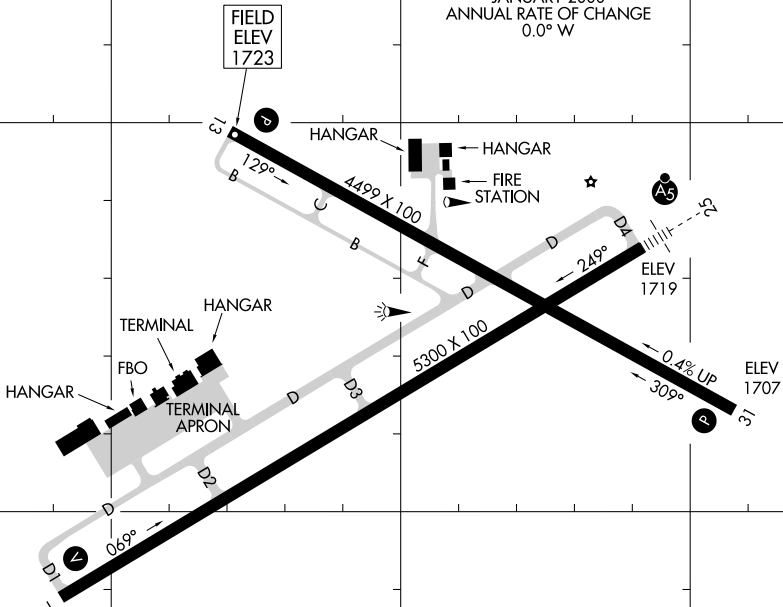

AWOS-3PT
118.425
CTAF/UNICOM
122.975 

42°10.0'N

MAG 10° W
JANUARY 2000
ANNUAL RATE OF CHANGE
0.0° W

42°09.5'N

NE-2, 11 JUN 2026 to 09 JUL 2026

42°09.0'N

RWY 07-25
PCR 250 F/B/W/T
S-57, D-95, 2D-125
RWY 13-31
PCR 148 F/C/W/T
S-31, D-56

 HIRL Rwy 7-25
 MIRL Rwy 13-31
 REIL Rwy 31

42°08.5'N

79°16.0'W 79°15.5'W 79°15.0'W

NE-2, 11 JUN 2026 to 09 JUL 2026