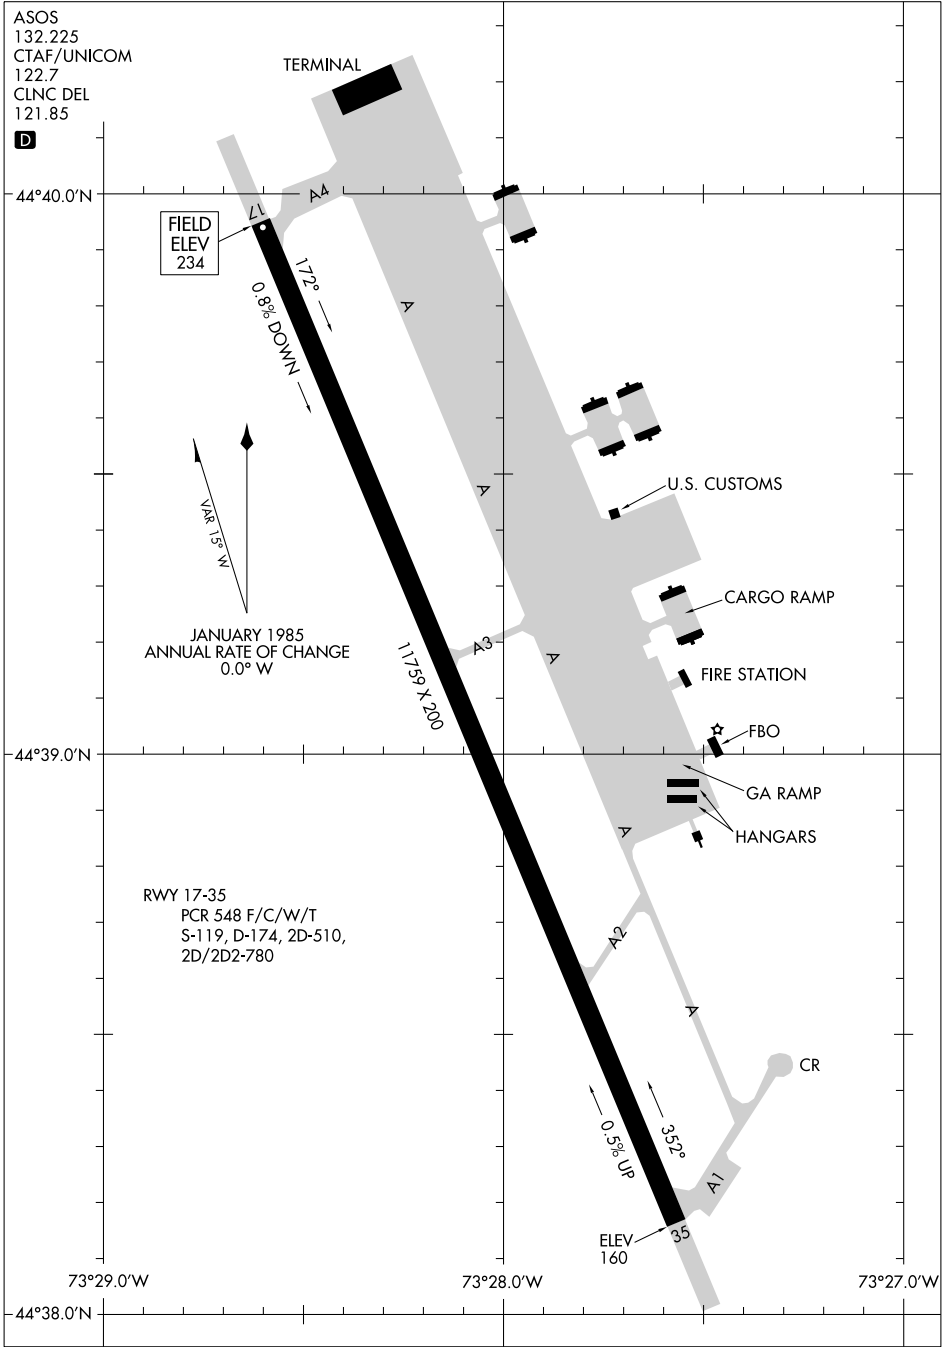

AIRPORT DIAGRAM

AL-729 (FAA)

PLATTSBURGH INTL (PBG)
PLATTSBURGH, NEW YORK

ASOS
132.225
CTAF/UNICOM
122.7
CLNC DEL
121.85

D

NE-2, 11 JUN 2026 to 09 JUL 2026

NE-2, 11 JUN 2026 to 09 JUL 2026

AIRPORT DIAGRAM