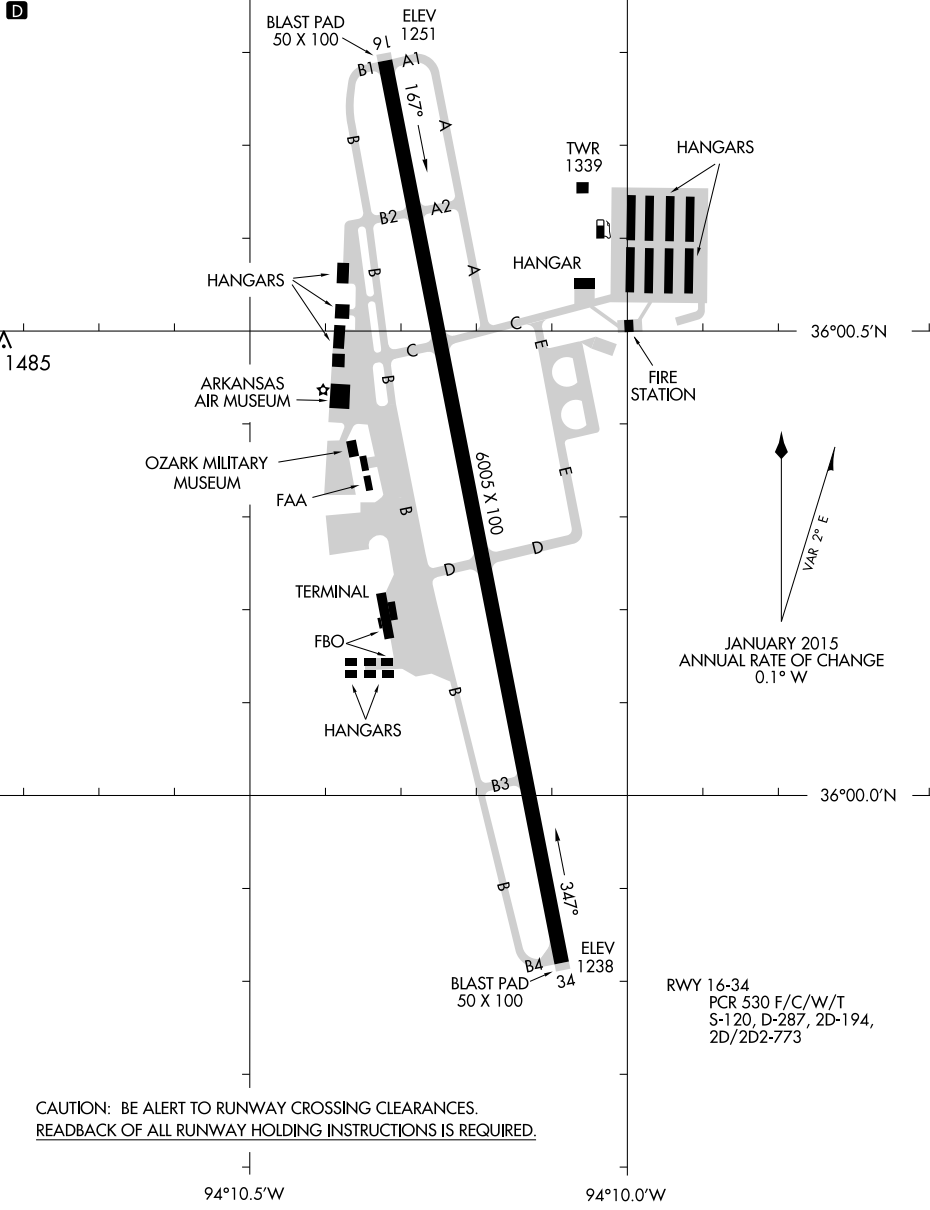

# AIRPORT DIAGRAM

AL-728 (FAA)

DRAKE FLD (FYY)  
FAYETTEVILLE, ARKANSAS

ATIS  
119.575  
DRAKE TOWER ★  
128.0 371.9  
GND CON  
121.8

FIELD  
ELEV  
1252

SC-1, 11 JUN 2026 to 09 JUL 2026

SC-1, 11 JUN 2026 to 09 JUL 2026

# AIRPORT DIAGRAM

26134

FAYETTEVILLE, ARKANSAS  
DRAKE FLD (FYY)