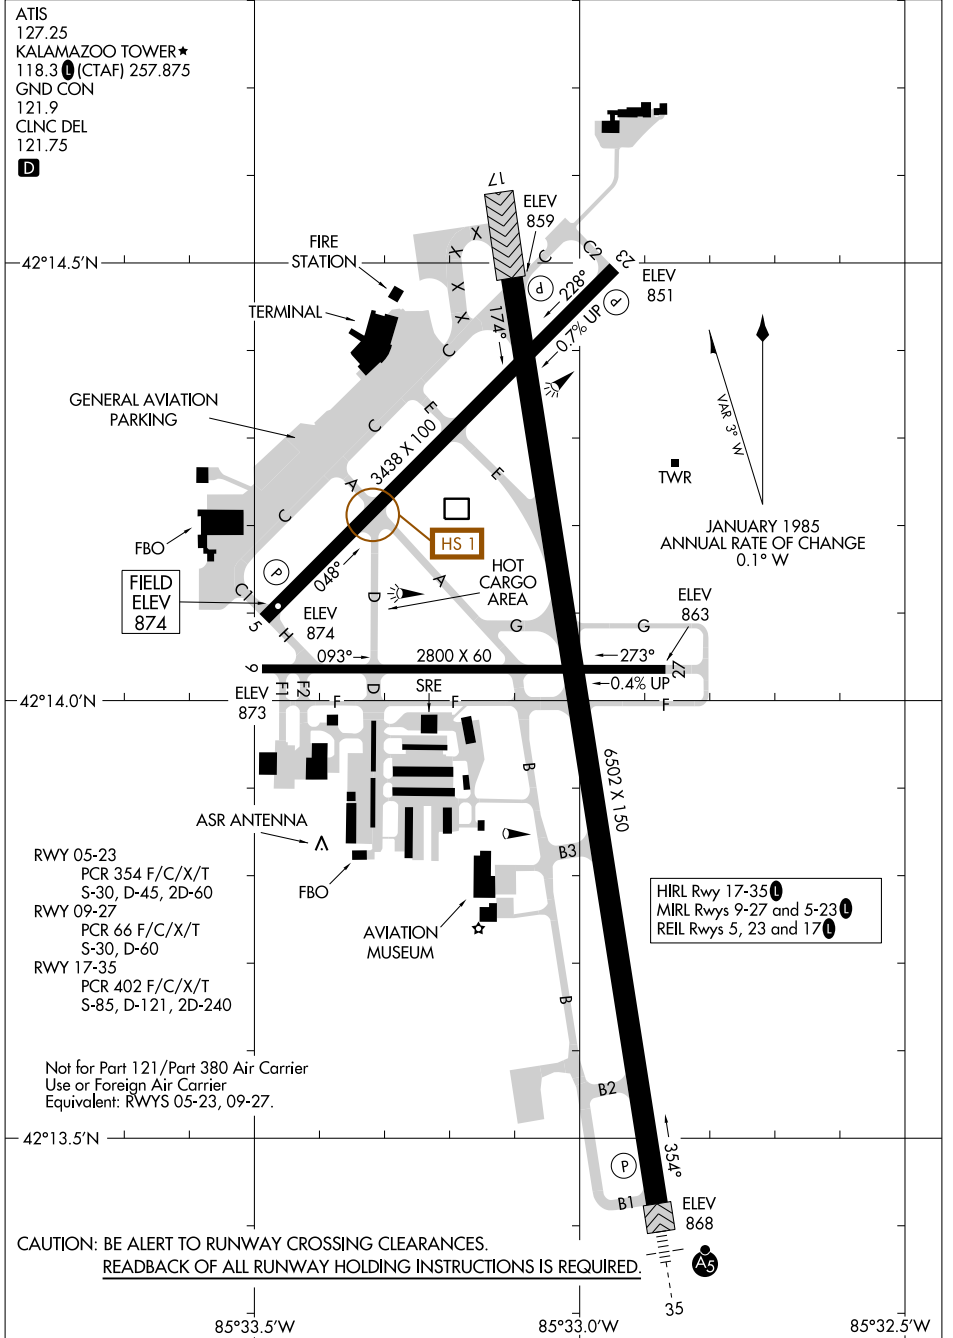

AIRPORT DIAGRAM

AL-717 (FAA)

KALAMAZOO/BATTLE CREEK INTL (AZO)
KALAMAZOO, MICHIGAN

ATIS
127.25
KALAMAZOO TOWER★
118.3 (CTAF) 257.875
GND CON
121.9
CLNC DEL
121.75

D

EC-1, 11 JUN 2026 to 09 JUL 2026

EC-1, 11 JUN 2026 to 09 JUL 2026

AIRPORT DIAGRAM

KALAMAZOO, MICHIGAN
KALAMAZOO/BATTLE CREEK INTL (AZO)