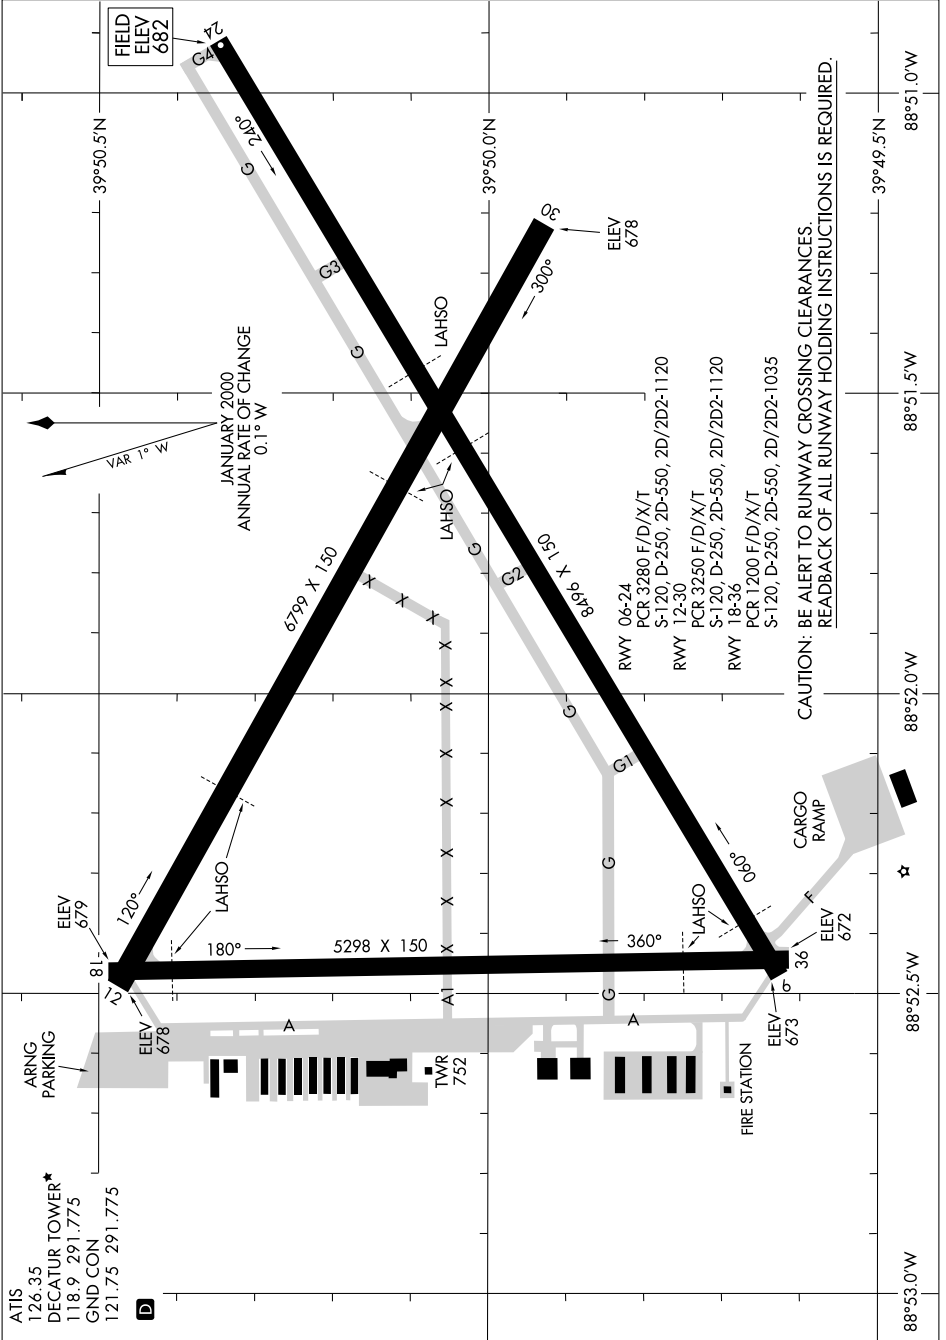

AIRPORT DIAGRAM

AL-710 (FAA)

DECATUR (DEC)
DECATUR, ILLINOIS

EC-3, 11 JUN 2026 to 09 JUL 2026

EC-3, 11 JUN 2026 to 09 JUL 2026

AIRPORT DIAGRAM

DECATUR, ILLINOIS
DECATUR (DEC)