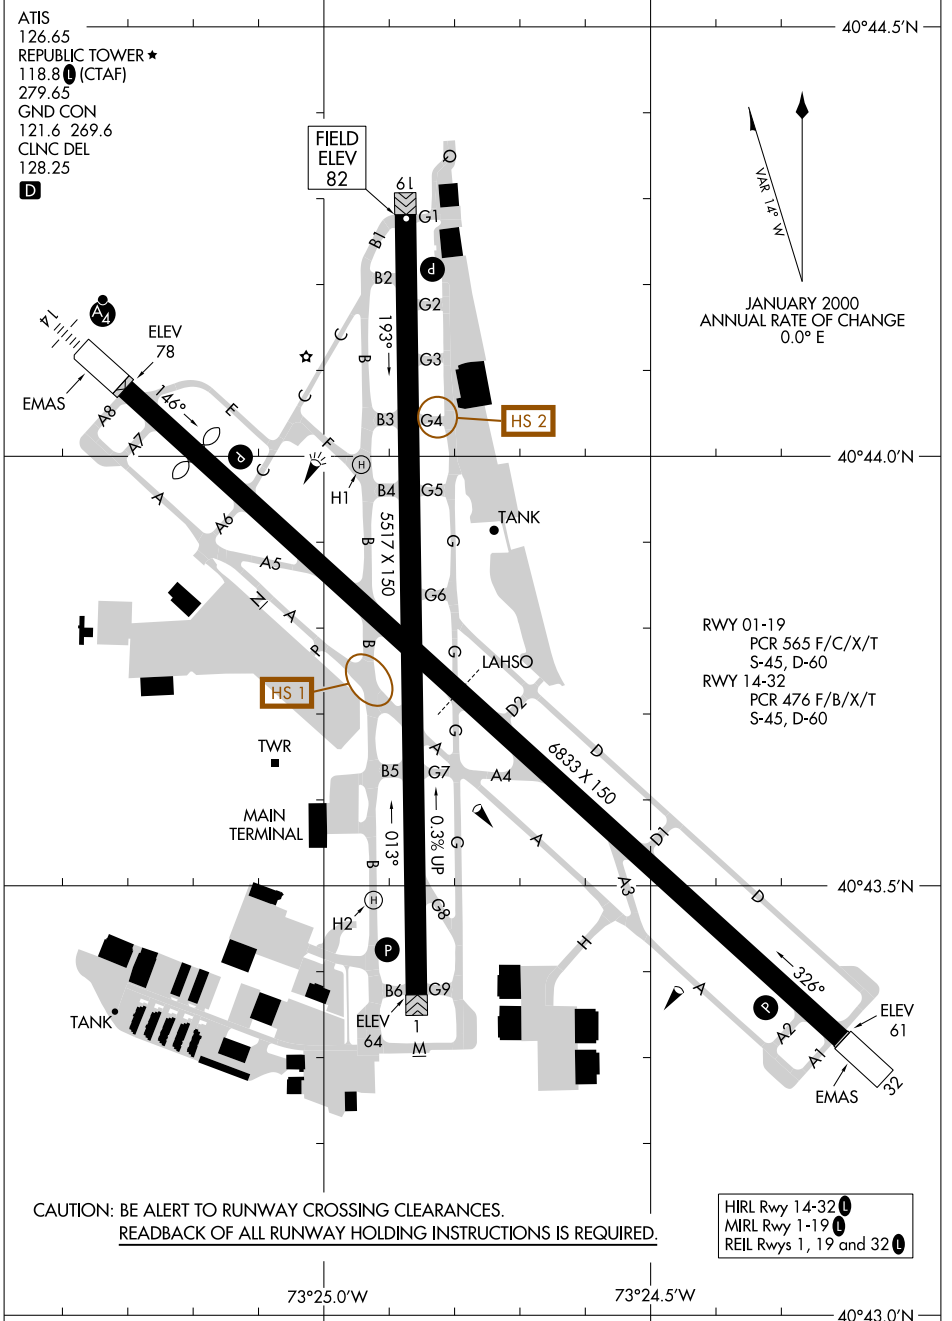

26134

AIRPORT DIAGRAM

AL-704 (FAA)

REPUBLIC (F^RG)
FARMINGDALE, NEW YORK

NE-2, 11 JUN 2026 to 09 JUL 2026

NE-2, 11 JUN 2026 to 09 JUL 2026

AIRPORT DIAGRAM

26134

FARMINGDALE, NEW YORK
REPUBLIC (F^RG)