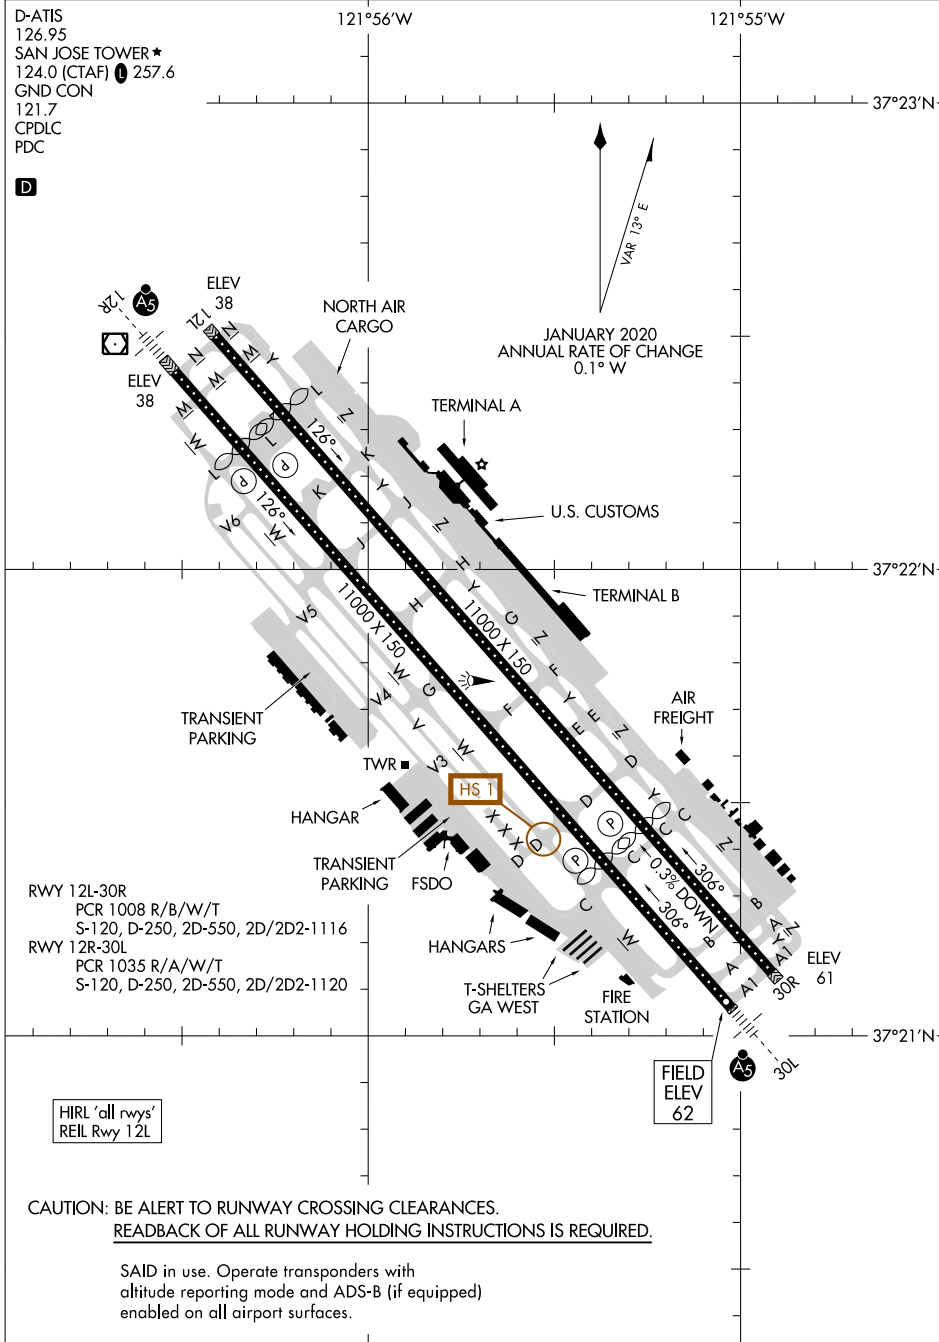

26134

AIRPORT DIAGRAM

NORMAN Y MINETA SAN JOSE INTL (SJC)
SAN JOSE, CALIFORNIA

AL-693 (FAA)

D-ATIS
126.95
SAN JOSE TOWER ★
124.0 (CTAF) 257.6
GND CON
121.7
CPDLC
PDC

121°56'W

121°55'W

37°23'N

D

JANUARY 2020
ANNUAL RATE OF CHANGE
0.1° W

SW-2, 11 JUN 2026 to 09 JUL 2026

SW-2, 11 JUN 2026 to 09 JUL 2026

CAUTION: BE ALERT TO RUNWAY CROSSING CLEARANCES.
READBACK OF ALL RUNWAY HOLDING INSTRUCTIONS IS REQUIRED.

SAID in use. Operate transponders with altitude reporting mode and ADS-B (if equipped) enabled on all airport surfaces.

AIRPORT DIAGRAM

26134

SAN JOSE, CALIFORNIA
NORMAN Y MINETA SAN JOSE INTL (SJC)