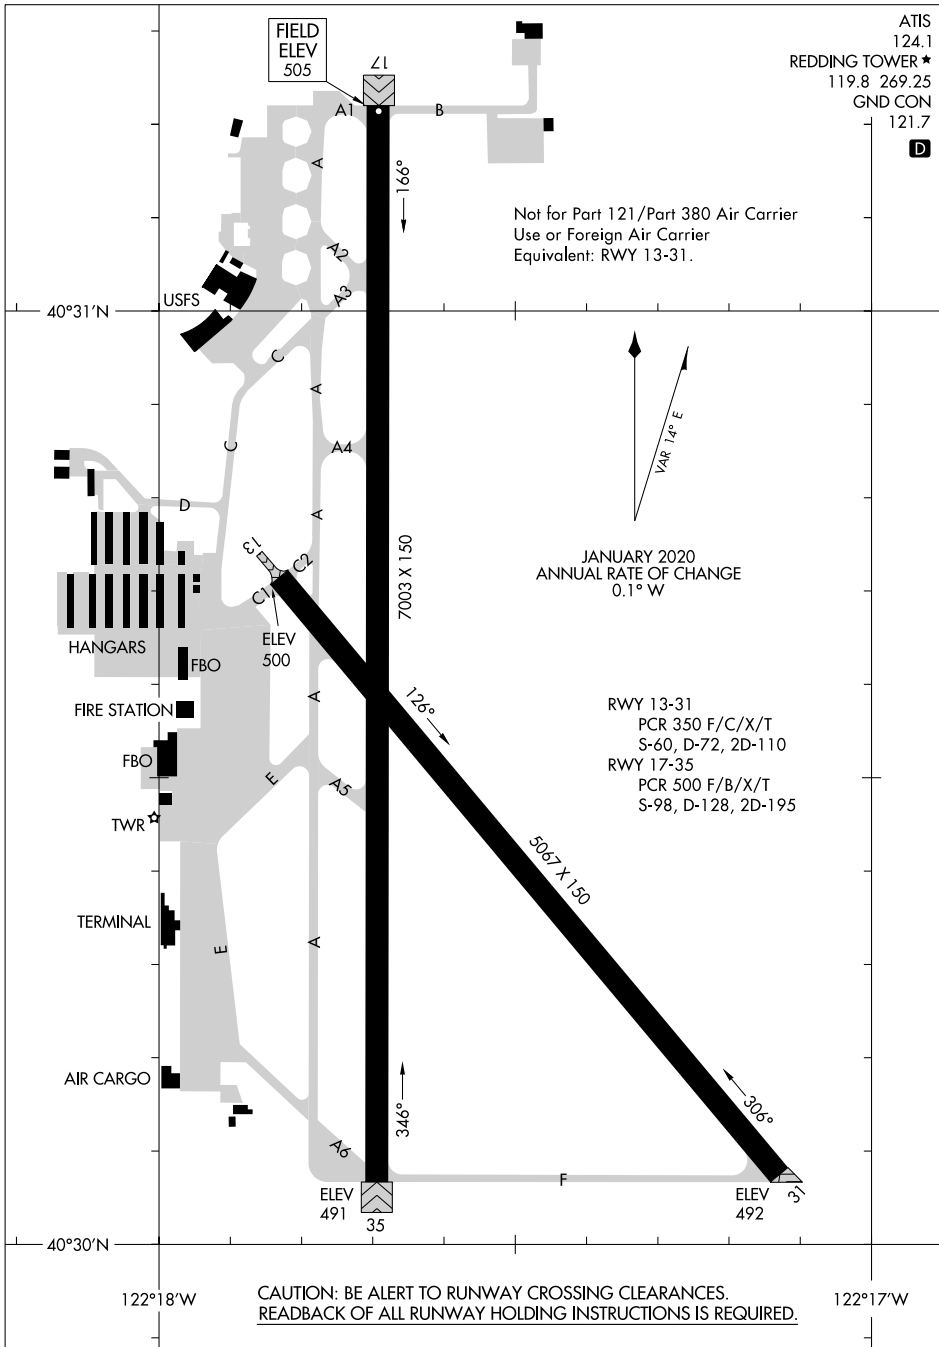

# AIRPORT DIAGRAM

AL-688 (FAA)

REDDING RGNL (R.DD)  
REDDING, CALIFORNIA

ATIS 124.1  
 REDDING TOWER ★ 119.8 269.25  
 GND CON 121.7  
D

SW-2, 11 JUN 2026 to 09 JUL 2026

SW-2, 11 JUN 2026 to 09 JUL 2026

# AIRPORT DIAGRAM

REDDING, CALIFORNIA  
REDDING RGNL (R.DD)