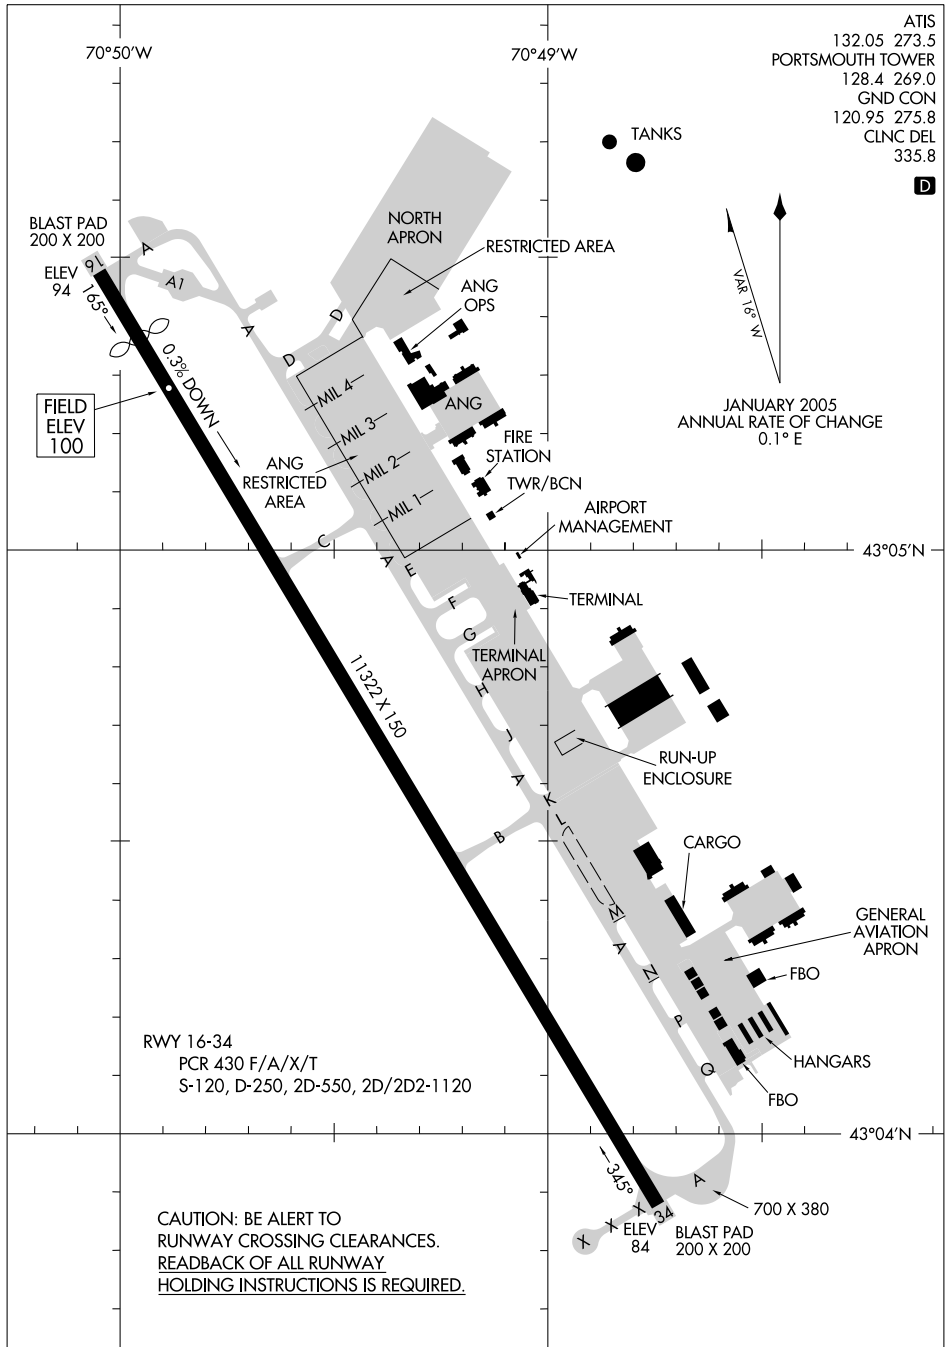

AIRPORT DIAGRAM

AL-678 (FAA)

PORTSMOUTH INTL AT PEASE (PSM)
PORTSMOUTH, NEW HAMPSHIRE

ATIS	132.05	273.5
PORTSMOUTH TOWER	128.4	269.0
GND CON	120.95	275.8
CLNC DEL		335.8

NE-1, 11 JUN 2026 to 09 JUL 2026

NE-1, 11 JUN 2026 to 09 JUL 2026

AIRPORT DIAGRAM

PORTSMOUTH, NEW HAMPSHIRE
PORTSMOUTH INTL AT PEASE (PSM)