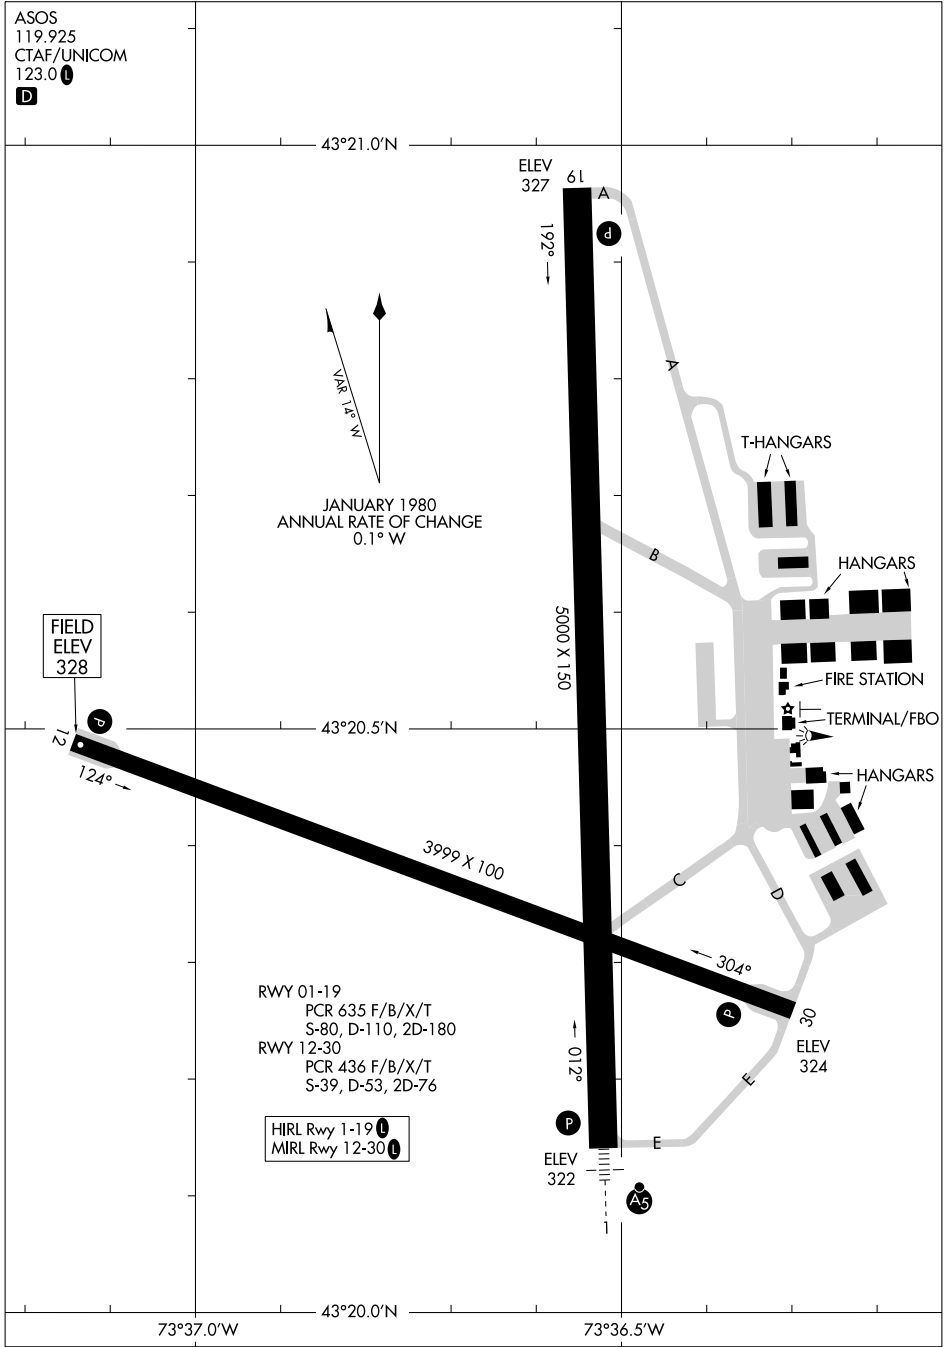

# AIRPORT DIAGRAM

AL-673 (FAA)

FLOYD BENNETT MEML (GFL)  
GLENDS FALLS, NEW YORK

ASOS  
119.925  
CTAF/UNICOM  
123.0 **(I)**  
**(D)**

NE-2, 11 JUN 2026 to 09 JUL 2026

NE-2, 11 JUN 2026 to 09 JUL 2026

# AIRPORT DIAGRAM

26134

GLENDS FALLS, NEW YORK  
FLOYD BENNETT MEML (GFL)