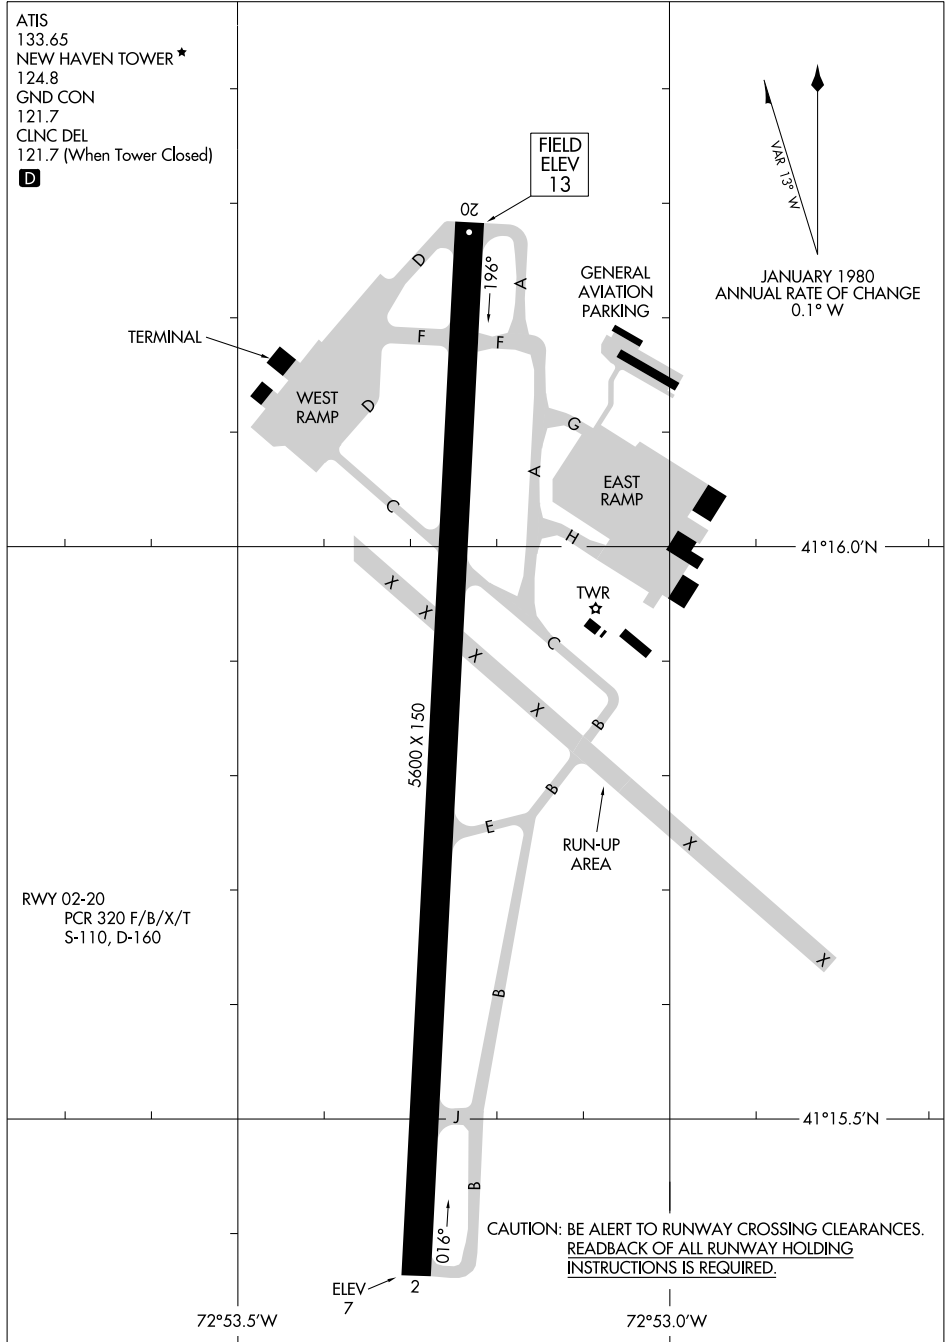

26134

AIRPORT DIAGRAM

AL-671 (FAA)

TWEED/NEW HAVEN (HVN)
NEW HAVEN, CONNECTICUT

ATIS
 133.65
 NEW HAVEN TOWER ★
 124.8
 GND CON
 121.7
 CLNC DEL
 121.7 (When Tower Closed)
D

NE-1, 11 JUN 2026 to 09 JUL 2026

NE-1, 11 JUN 2026 to 09 JUL 2026

AIRPORT DIAGRAM

26134

NEW HAVEN, CONNECTICUT
TWEED/NEW HAVEN (HVN)