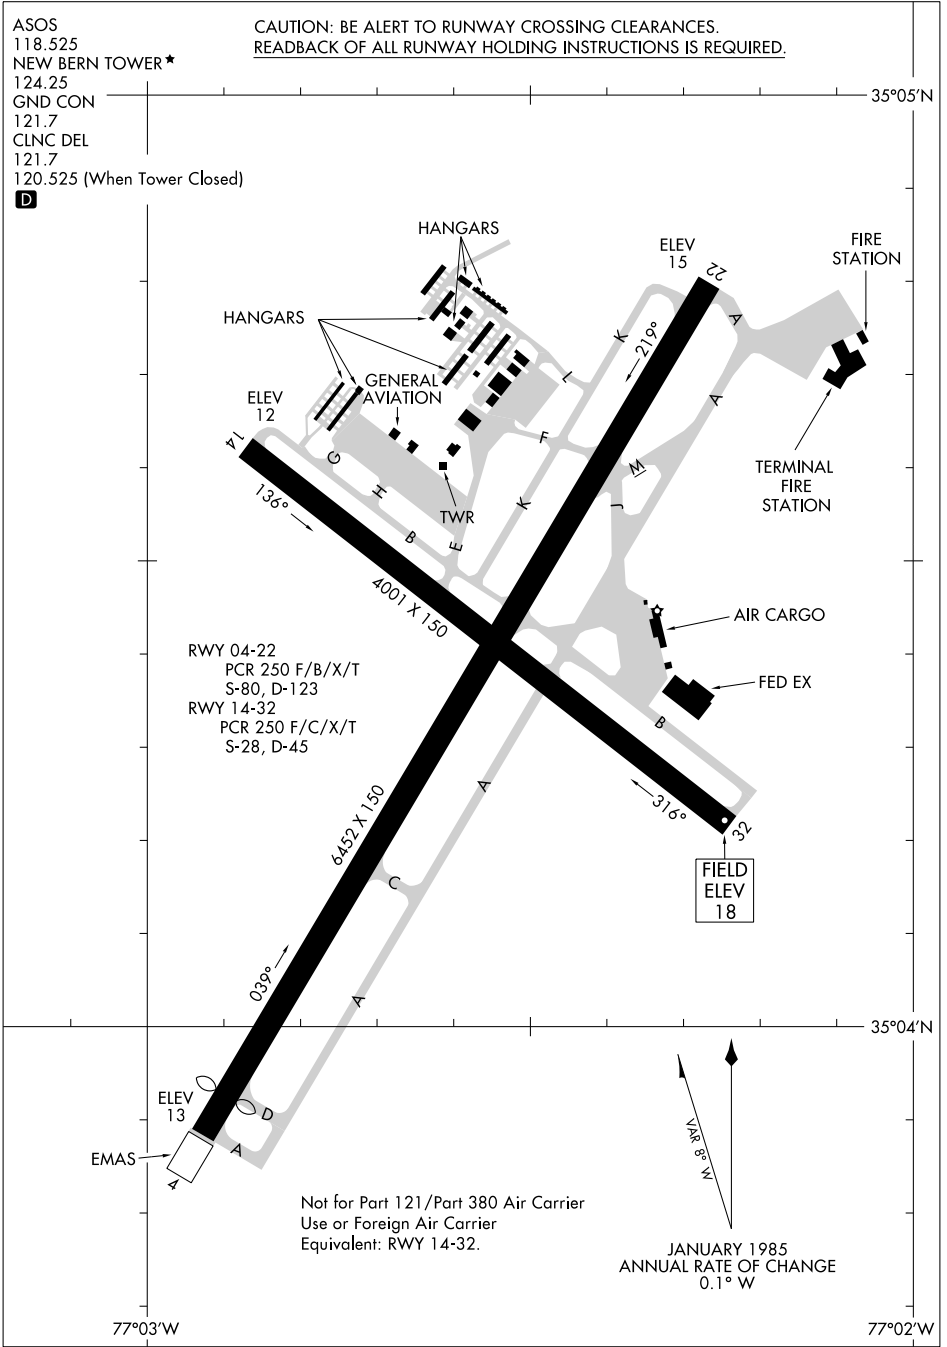

AIRPORT DIAGRAM

COASTAL CAROLINA RGNL (EWN)
NEW BERN, NORTH CAROLINA

AL-670 (FAA)

ASOS
118.525
NEW BERN TOWER★
124.25
GND CON
121.7
CLNC DEL
121.7
120.525 (When Tower Closed)

CAUTION: BE ALERT TO RUNWAY CROSSING CLEARANCES.
READBACK OF ALL RUNWAY HOLDING INSTRUCTIONS IS REQUIRED.

D

SE-2, 11 JUN 2026 to 09 JUL 2026

SE-2, 11 JUN 2026 to 09 JUL 2026

AIRPORT DIAGRAM

NEW BERN, NORTH CAROLINA
COASTAL CAROLINA RGNL (EWN)