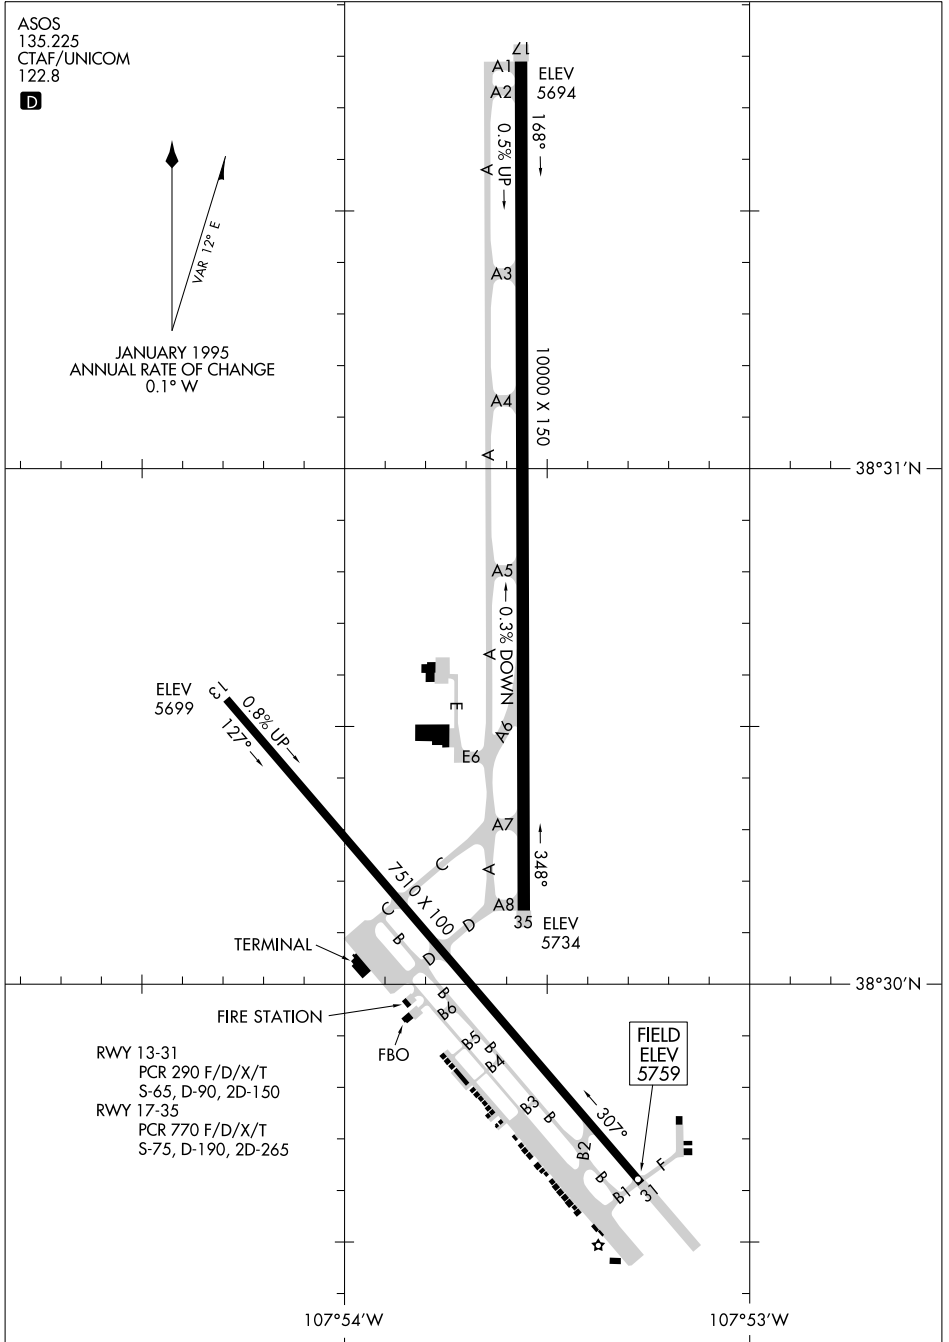

AIRPORT DIAGRAM

AL-668 (FAA)

MONTROSE RGNL (MTJ)
MONTROSE, COLORADO

ASOS
135.225
CTAF/UNICOM
122.8

JANUARY 1995
ANNUAL RATE OF CHANGE
0.1° W

SW-1, 11 JUN 2026 to 09 JUL 2026

SW-1, 11 JUN 2026 to 09 JUL 2026

AIRPORT DIAGRAM

MONTROSE, COLORADO
MONTROSE RGNL (MTJ)