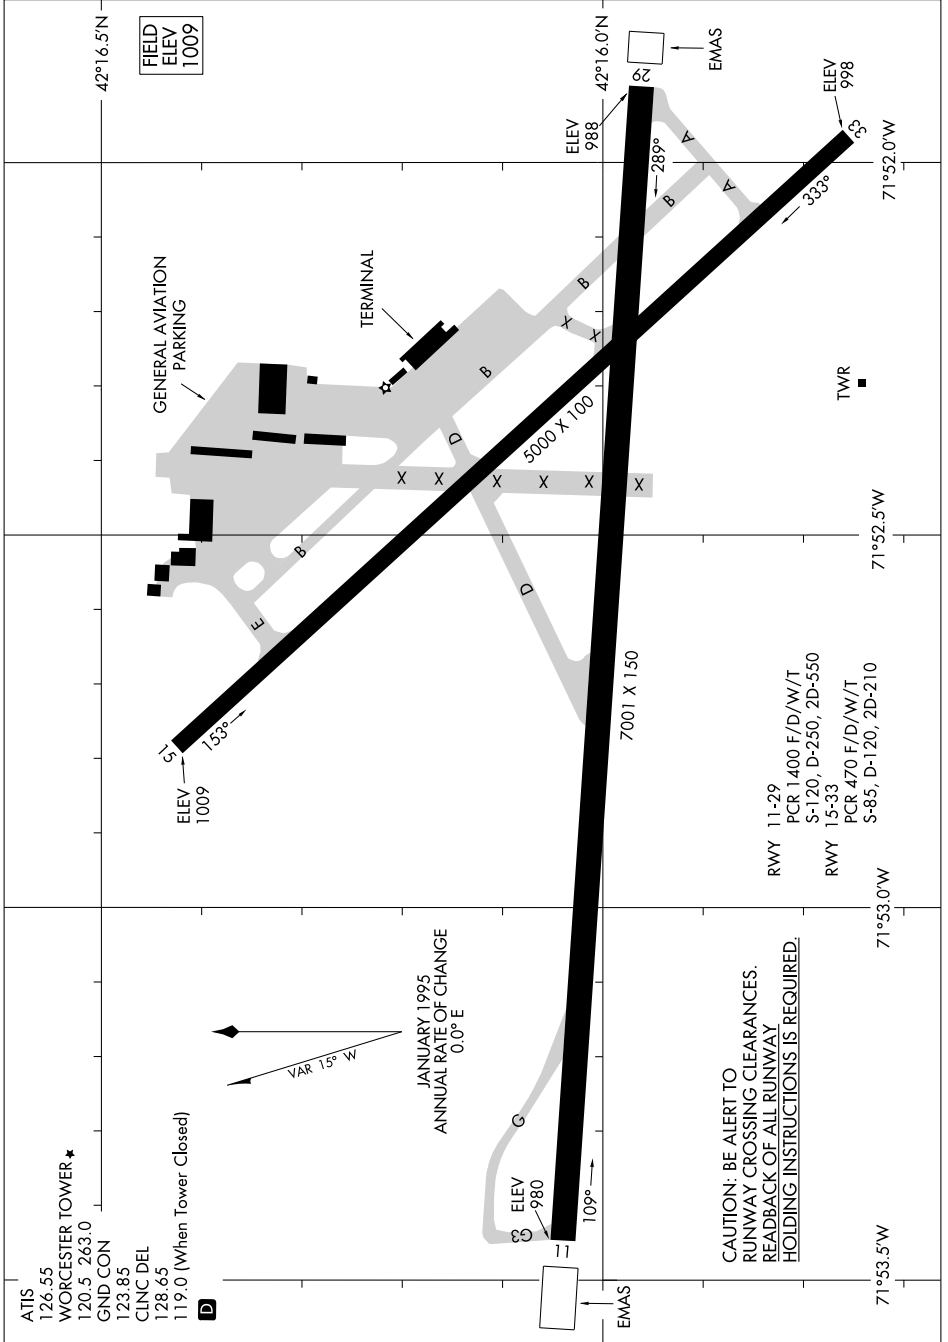

AIRPORT DIAGRAM

AL-652 (FAA)

WORCESTER RGNL (O.R.H)
WORCESTER, MASSACHUSETTS

NE-1, 11 JUN 2026 to 09 JUL 2026

NE-1, 11 JUN 2026 to 09 JUL 2026

AIRPORT DIAGRAM

WORCESTER, MASSACHUSETTS
WORCESTER RGNL (O.R.H)