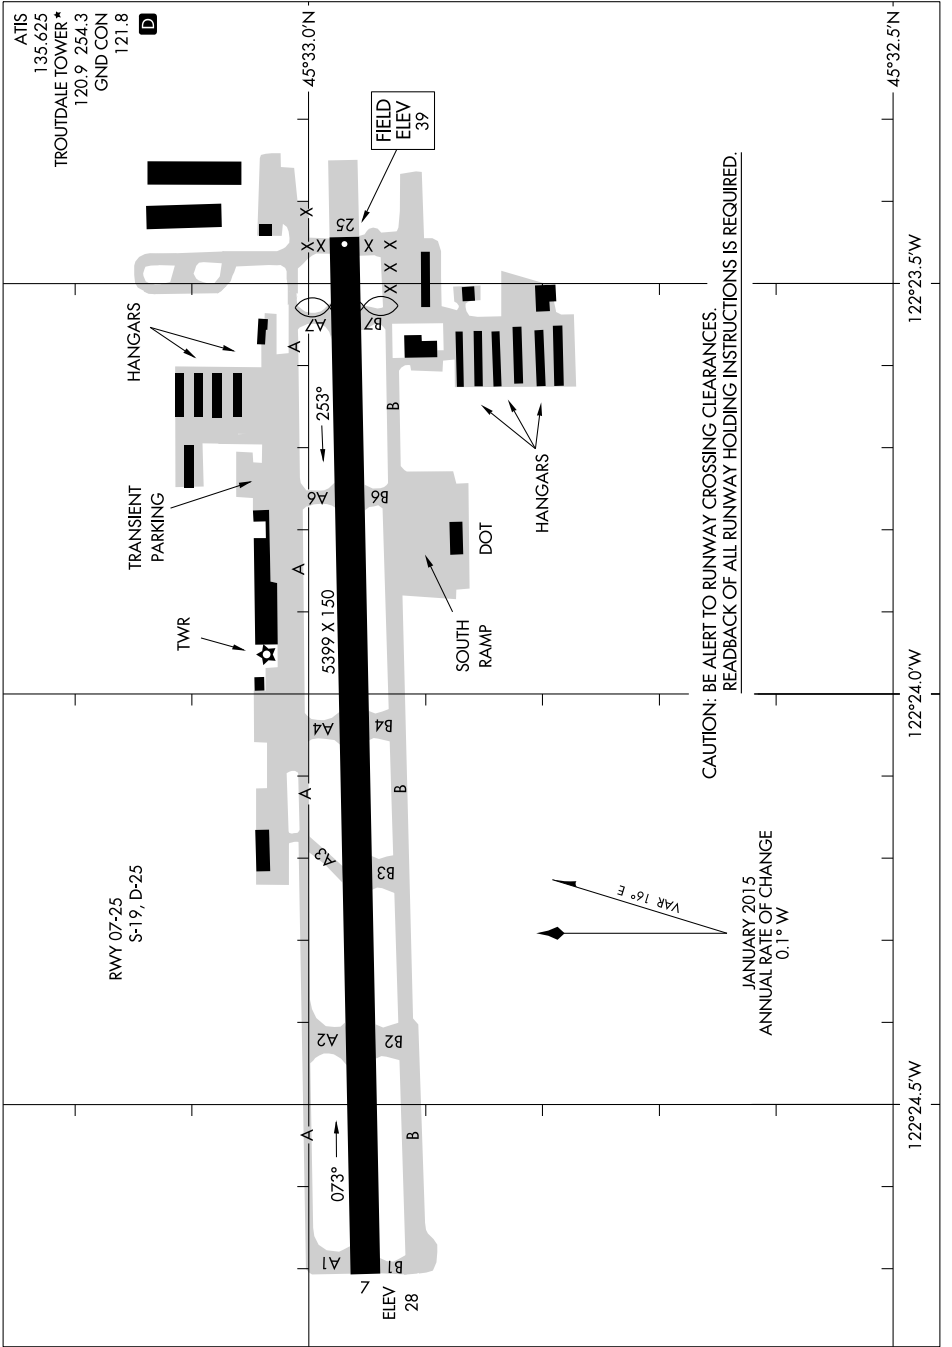

AIRPORT DIAGRAM

AL-649 (FAA)

PORTLAND-TROUTDALE (TTD)

PORTLAND, OREGON

NW-1, 11 JUN 2026 to 09 JUL 2026

NW-1, 11 JUN 2026 to 09 JUL 2026

AIRPORT DIAGRAM

PORTLAND, OREGON

PORTLAND-TROUTDALE (TTD)