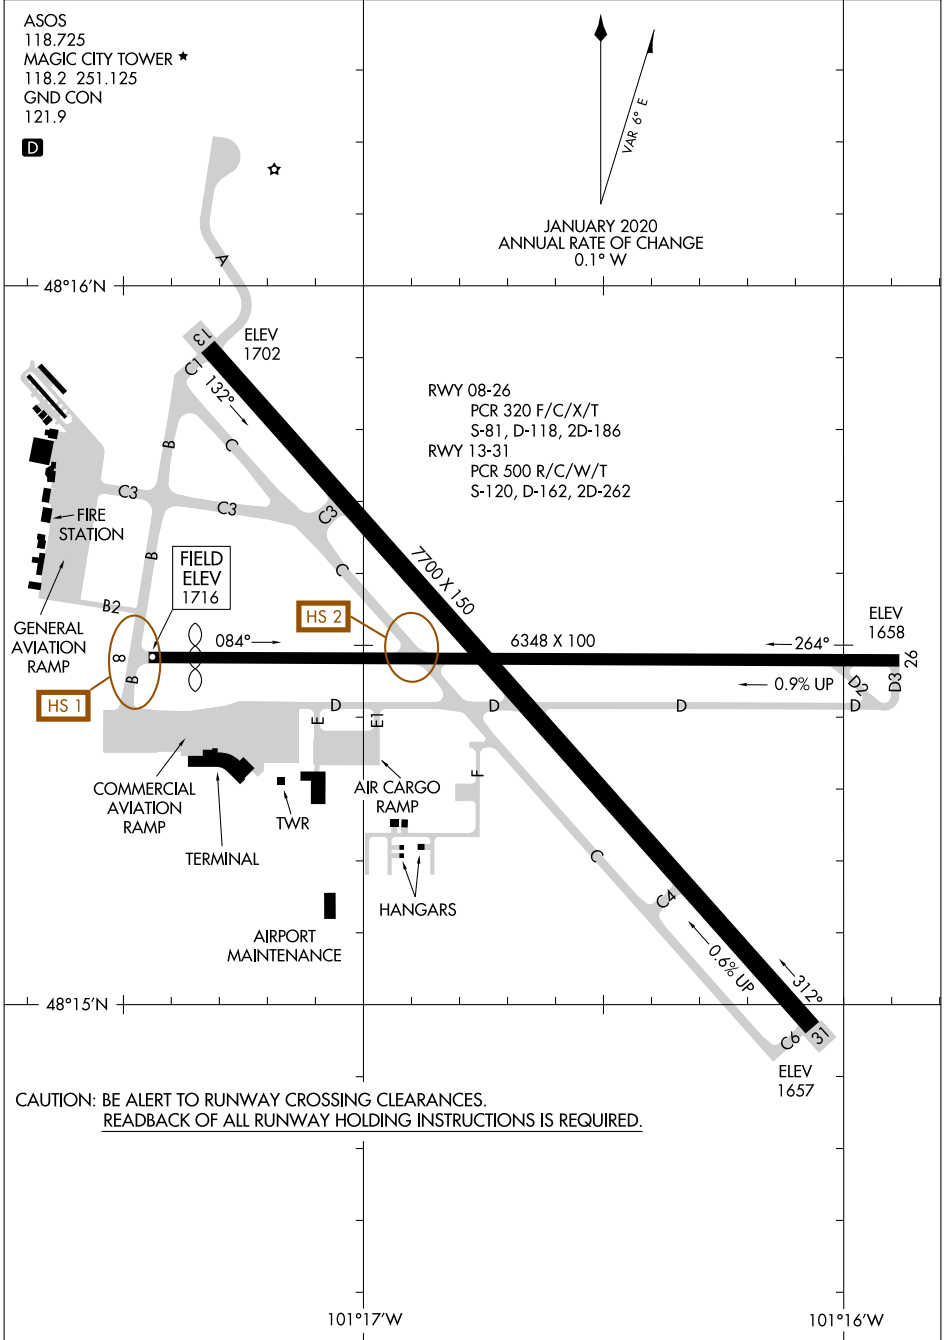

# AIRPORT DIAGRAM

AL-635 (FAA)

MINOT INTL (MOT)  
MINOT, NORTH DAKOTA

ASOS  
118.725  
MAGIC CITY TOWER ★  
118.2 251.125  
GND CON  
121.9

D

VAR 8° E  
JANUARY 2020  
ANNUAL RATE OF CHANGE  
0.1° W

NC-1, 11 JUN 2026 to 09 JUL 2026

NC-1, 11 JUN 2026 to 09 JUL 2026

CAUTION: BE ALERT TO RUNWAY CROSSING CLEARANCES.  
READEBACK OF ALL RUNWAY HOLDING INSTRUCTIONS IS REQUIRED.

# AIRPORT DIAGRAM

MINOT, NORTH DAKOTA  
MINOT INTL (MOT)