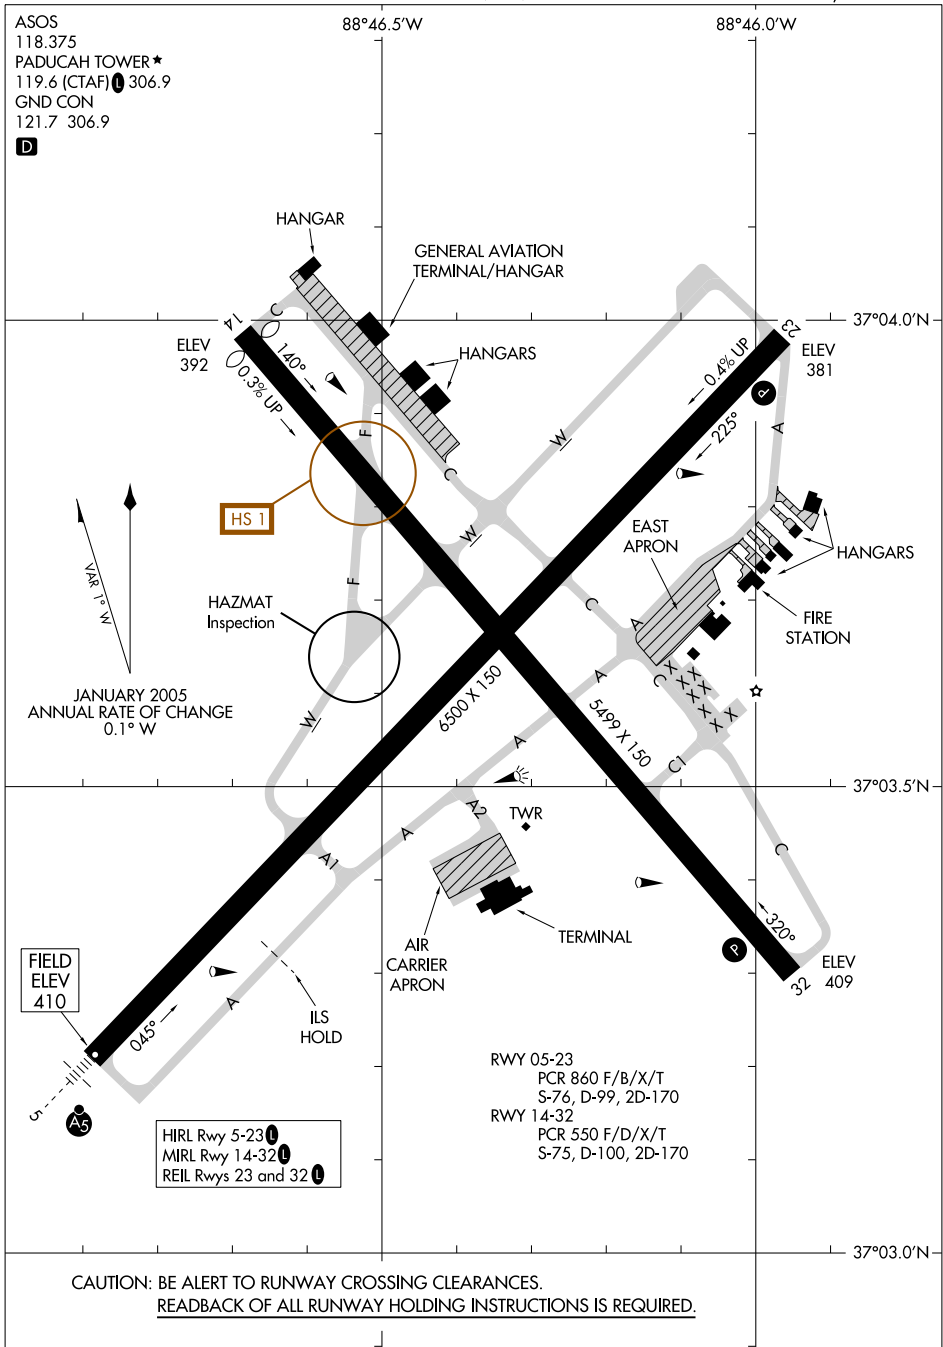

AIRPORT DIAGRAM

AL-628 (FAA)

BARKLEY RGNL (PAH)
PADUCAH, KENTUCKY

ASOS
118.375
PADUCAH TOWER★
119.6 (CTAF) 306.9
GND CON
121.7 306.9
D

88°46.5'W

88°46.0'W

SE-1, 11 JUN 2026 to 09 JUL 2026

SE-1, 11 JUN 2026 to 09 JUL 2026

CAUTION: BE ALERT TO RUNWAY CROSSING CLEARANCES.
READBACK OF ALL RUNWAY HOLDING INSTRUCTIONS IS REQUIRED.

AIRPORT DIAGRAM

PADUCAH, KENTUCKY
BARKLEY RGNL (PAH)