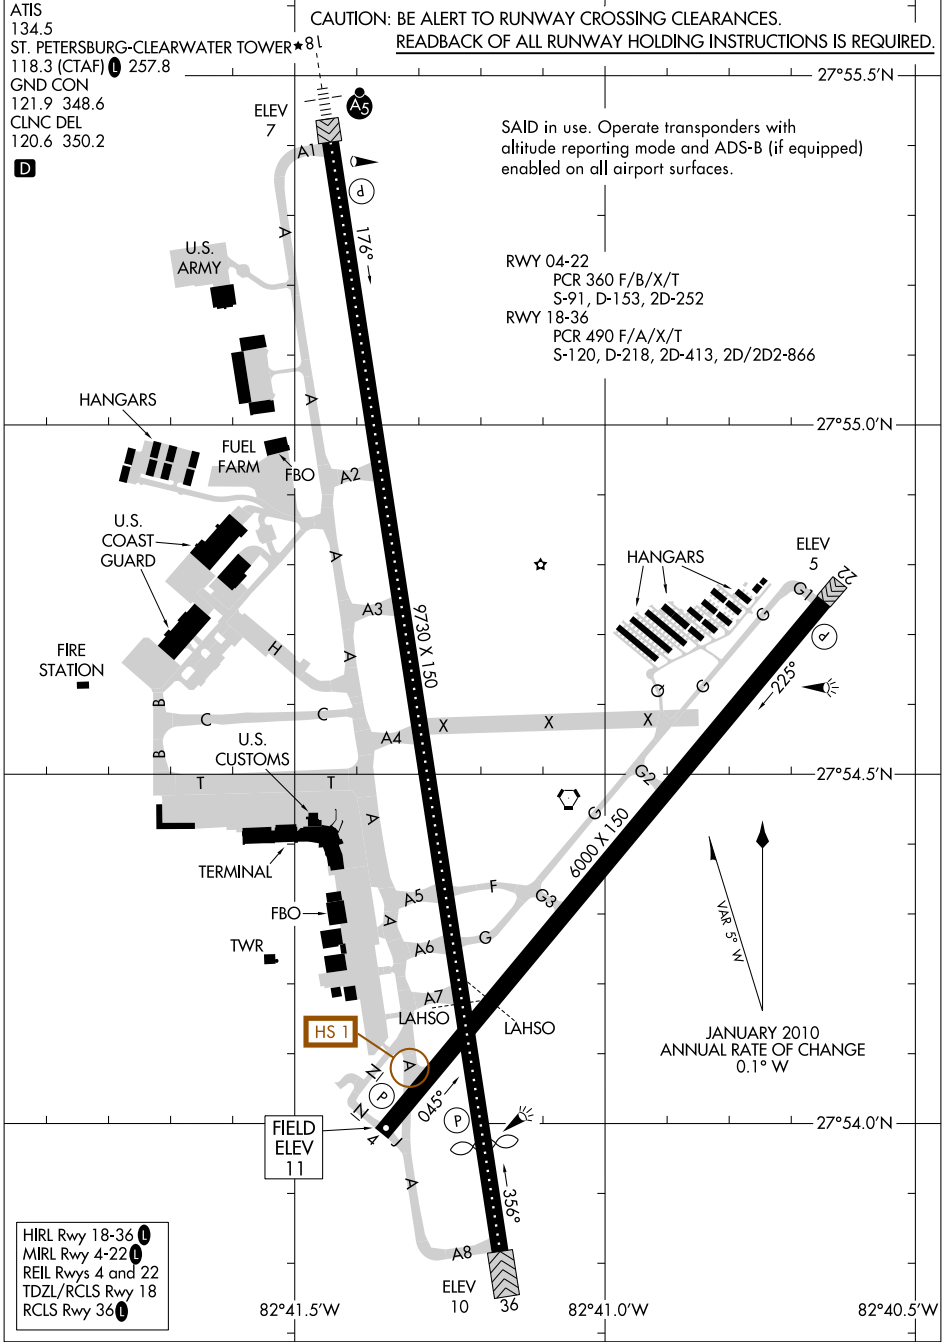

AIRPORT DIAGRAM

AL-625 (FAA)

ST PETE-CLEARWATER INTL (PIE)
ST PETERSBURG-CLEARWATER, FLORIDA

SE-3, 11 JUN 2026 to 09 JUL 2026

SE-3, 11 JUN 2026 to 09 JUL 2026

AIRPORT DIAGRAM

ST PETERSBURG-CLEARWATER, FLORIDA
ST PETE-CLEARWATER INTL (PIE)